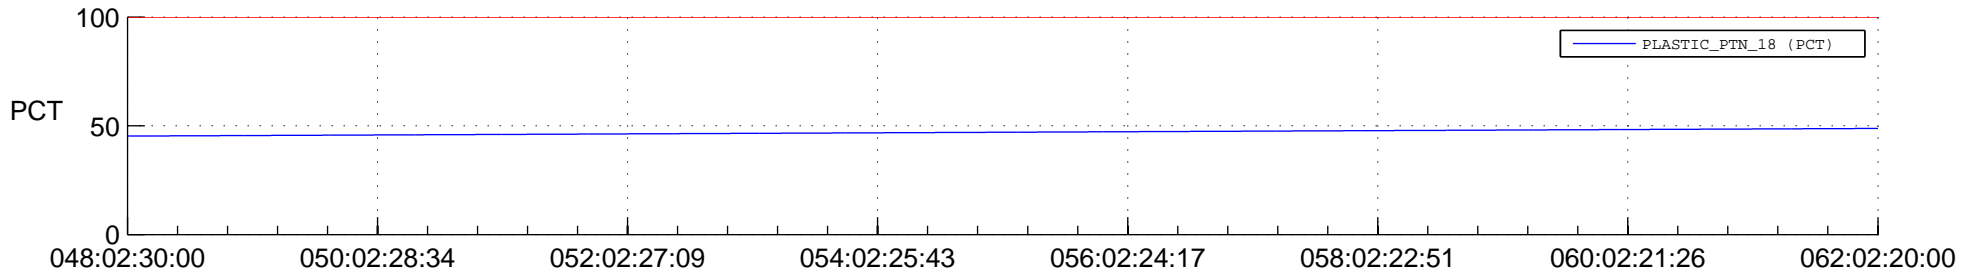

STEREO AHEAD SPACE WEATHER SSR PCT Full Prediction

SWAVES_Percent_Full_Prediction

IMPACT_Percent_Full_Prediction

PLASTIC_Percent_Full_Prediction

Spacecraft_DownLink_Rate

Ground Time (2015:048:02:30:00.000 -2015:062:02:20:00.000)