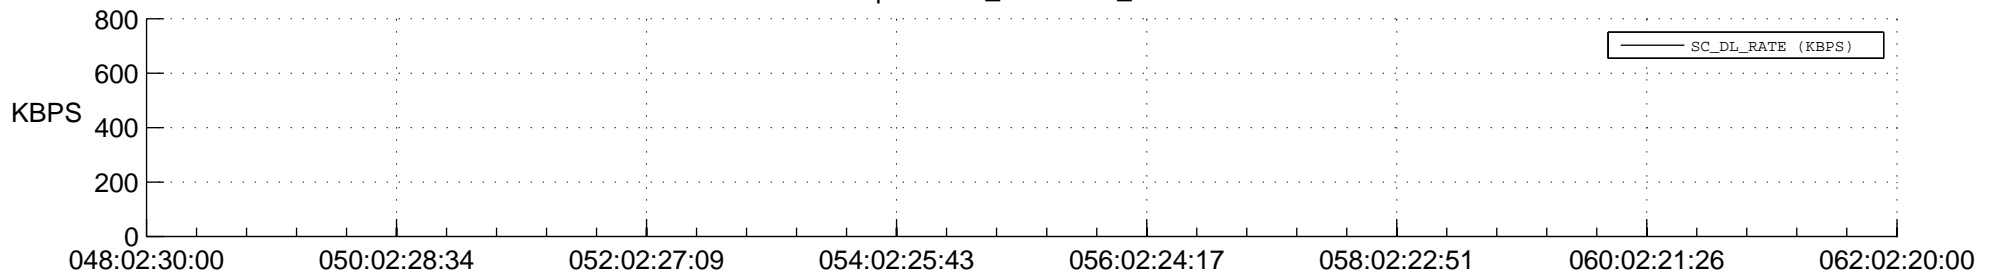

STEREO AHEAD SPACE WEATHER SSR PCT Full Prediction

SWAVES_Percent_Full_Prediction

IMPACT_Percent_Full_Prediction

PLASTIC_Percent_Full_Prediction

Spacecraft_DownLink_Rate

Ground Time (2015:048:02:30:00.000 -2015:062:02:20:00.000)