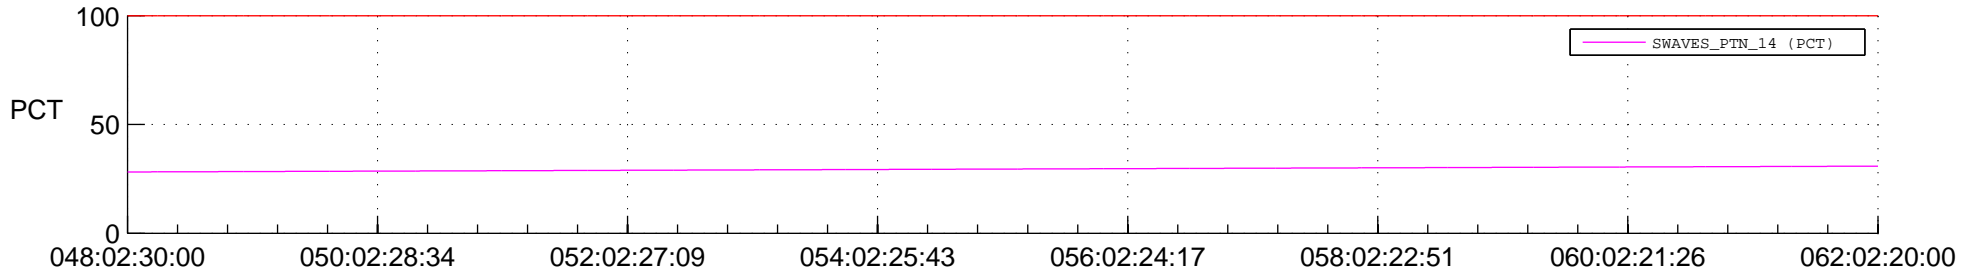

STEREO AHEAD SPACE WEATHER SSR PCT Full Prediction

SWAVES_Percent_Full_Prediction

IMPACT_Percent_Full_Prediction

PLASTIC_Percent_Full_Prediction

Spacecraft_DownLink_Rate

Ground Time (2015:048:02:30:00.000 -2015:062:02:20:00.000)