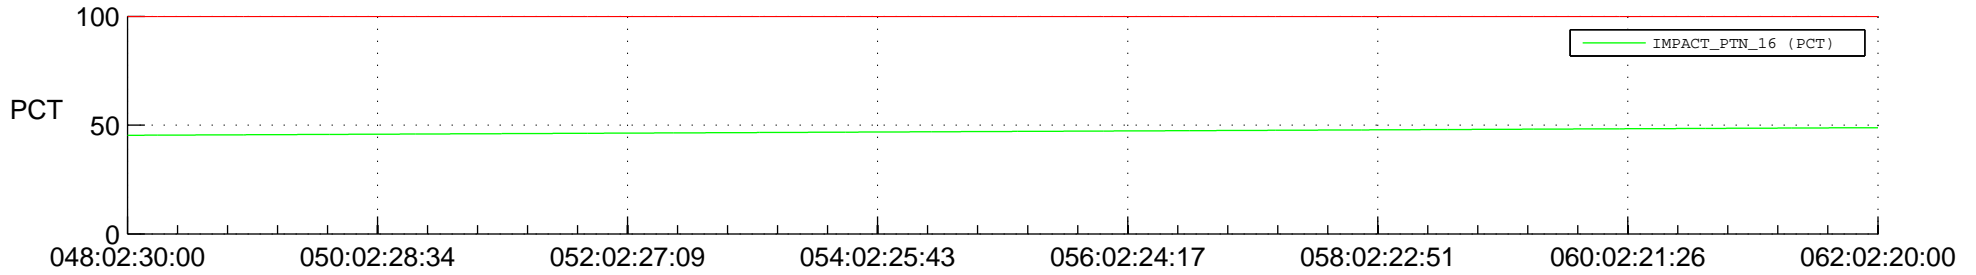

STEREO AHEAD SPACE WEATHER SSR PCT Full Prediction

SWAVES_Percent_Full_Prediction

IMPACT_Percent_Full_Prediction

PLASTIC_Percent_Full_Prediction

Spacecraft_DownLink_Rate

Ground Time (2015:048:02:30:00.000 -2015:062:02:20:00.000)