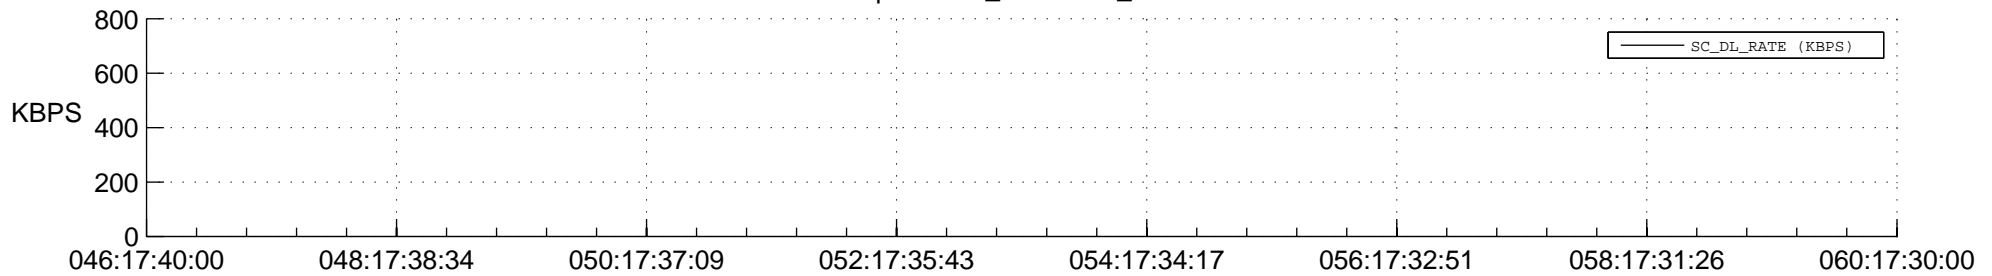

STEREO AHEAD SPACE WEATHER SSR PCT Full Prediction

SWAVES_Percent_Full_Prediction

IMPACT_Percent_Full_Prediction

PLASTIC_Percent_Full_Prediction

Spacecraft_DownLink_Rate

Ground Time (2015:046:17:40:00.000 -2015:060:17:30:00.000)