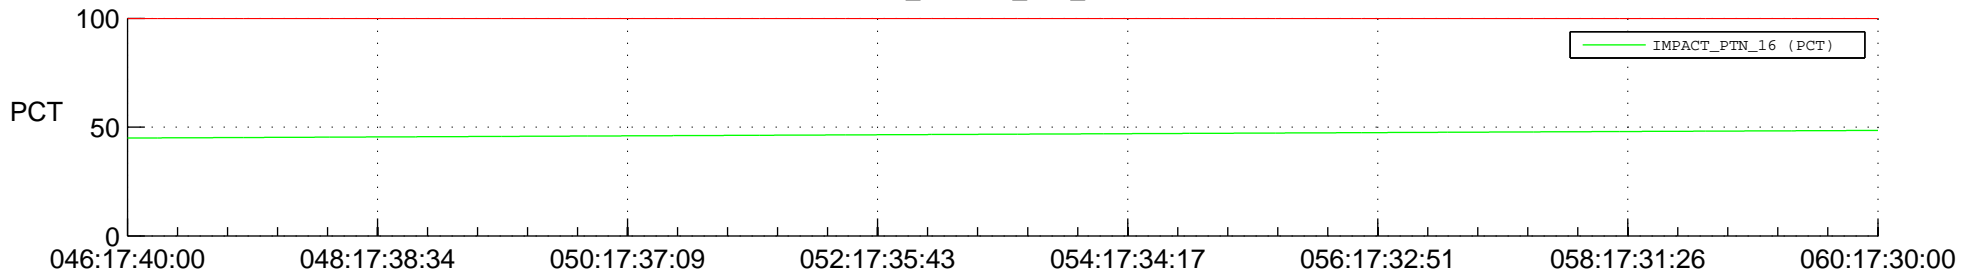

STEREO AHEAD SPACE WEATHER SSR PCT Full Prediction

SWAVES_Percent_Full_Prediction

IMPACT_Percent_Full_Prediction

PLASTIC_Percent_Full_Prediction

Spacecraft_DownLink_Rate

Ground Time (2015:046:17:40:00.000 -2015:060:17:30:00.000)