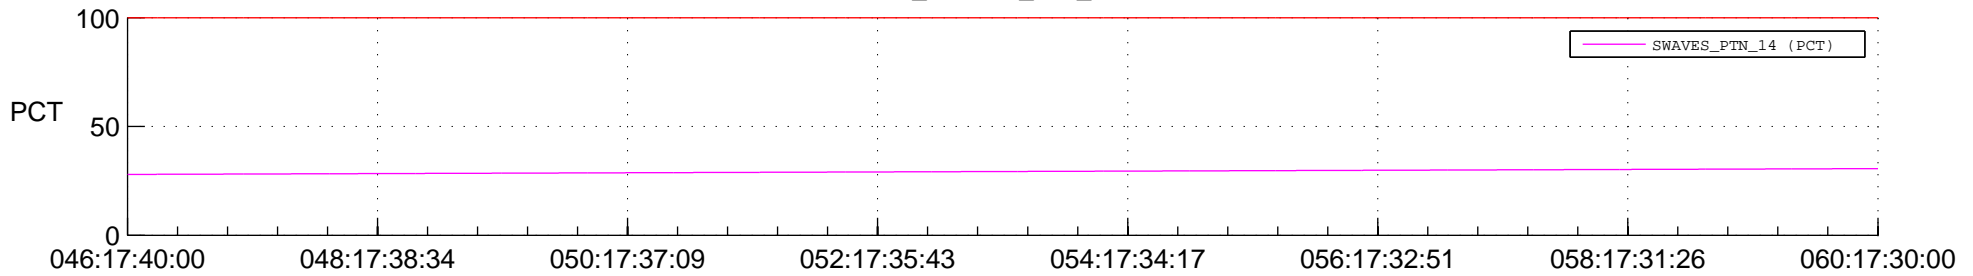

STEREO AHEAD SPACE WEATHER SSR PCT Full Prediction

SWAVES_Percent_Full_Prediction

IMPACT_Percent_Full_Prediction

PLASTIC_Percent_Full_Prediction

Spacecraft_DownLink_Rate

Ground Time (2015:046:17:40:00.000 -2015:060:17:30:00.000)