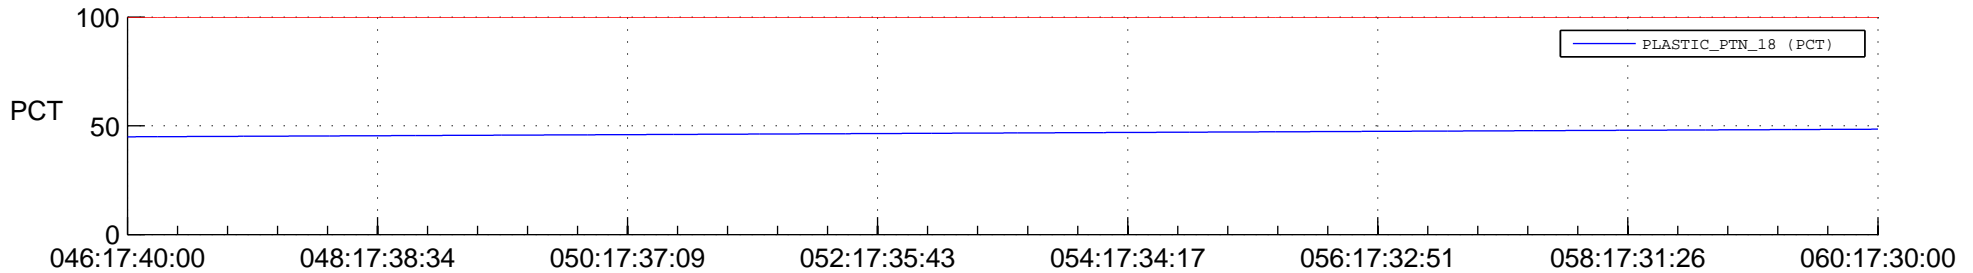

STEREO AHEAD SPACE WEATHER SSR PCT Full Prediction

SWAVES_Percent_Full_Prediction

IMPACT_Percent_Full_Prediction

PLASTIC_Percent_Full_Prediction

Spacecraft_DownLink_Rate

Ground Time (2015:046:17:40:00.000 -2015:060:17:30:00.000)