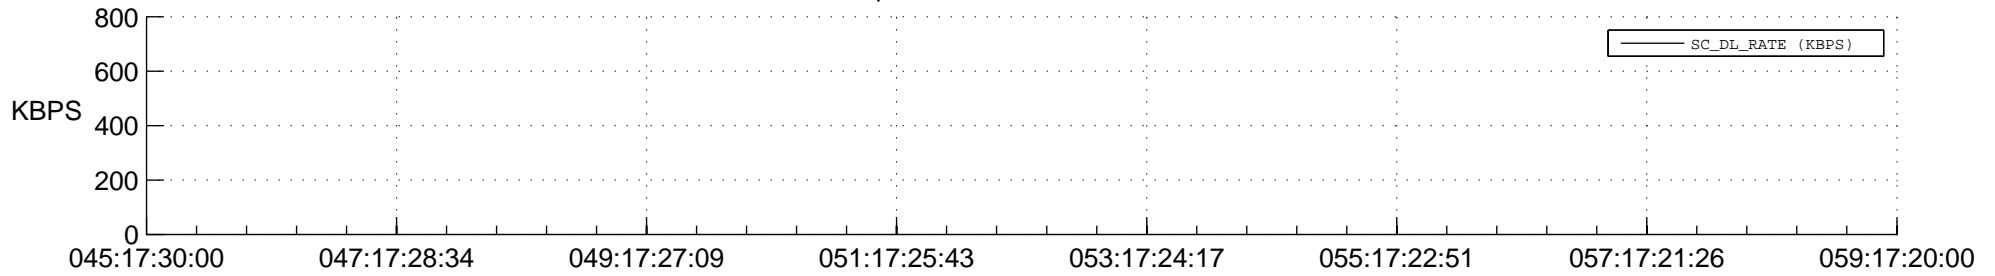

STEREO AHEAD SPACE WEATHER SSR PCT Full Prediction

SWAVES_Percent_Full_Prediction

IMPACT_Percent_Full_Prediction

PLASTIC_Percent_Full_Prediction

Spacecraft_DownLink_Rate

Ground Time (2015:045:17:30:00.000 -2015:059:17:20:00.000)