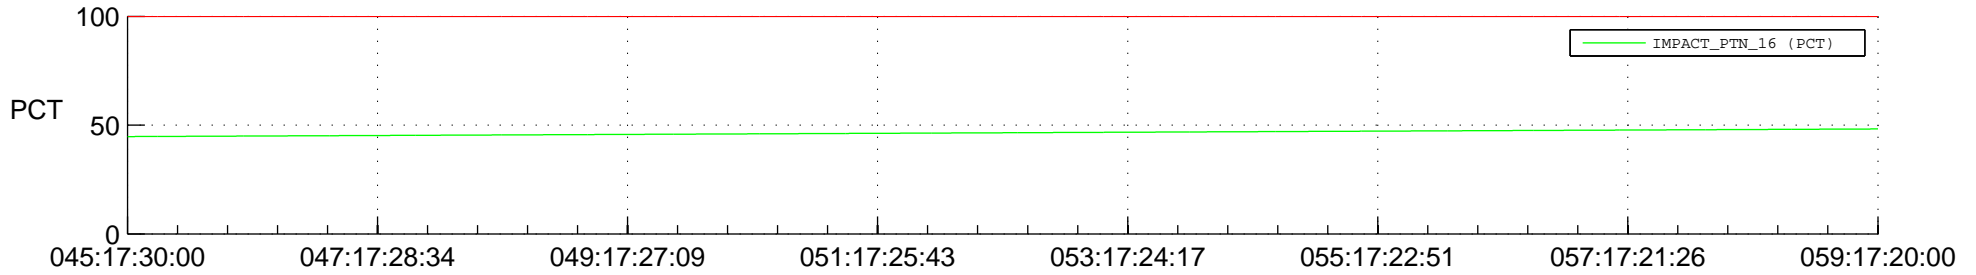

STEREO AHEAD SPACE WEATHER SSR PCT Full Prediction

SWAVES_Percent_Full_Prediction

IMPACT_Percent_Full_Prediction

PLASTIC_Percent_Full_Prediction

Spacecraft_DownLink_Rate

Ground Time (2015:045:17:30:00.000 -2015:059:17:20:00.000)