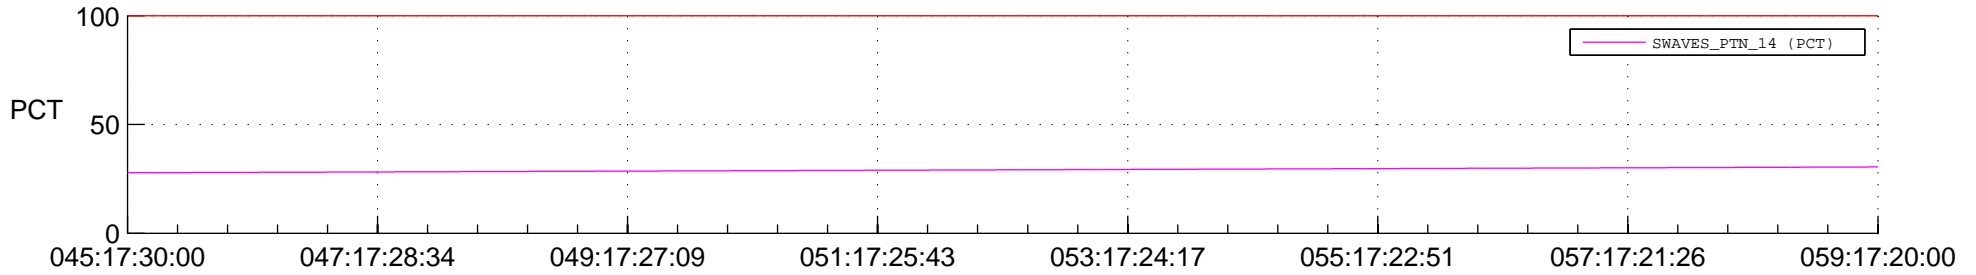

STEREO AHEAD SPACE WEATHER SSR PCT Full Prediction

SWAVES_Percent_Full_Prediction

IMPACT_Percent_Full_Prediction

PLASTIC_Percent_Full_Prediction

Spacecraft_DownLink_Rate

Ground Time (2015:045:17:30:00.000 -2015:059:17:20:00.000)