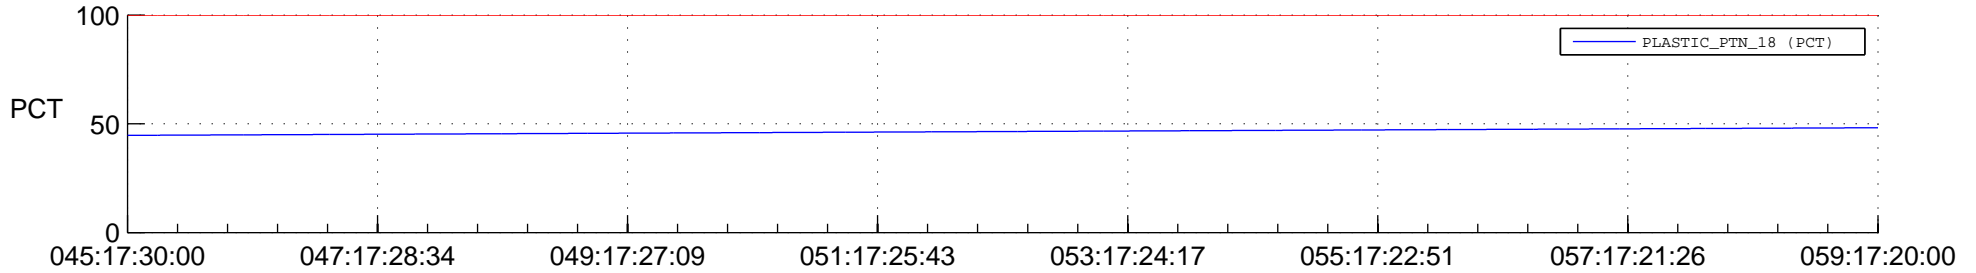

STEREO AHEAD SPACE WEATHER SSR PCT Full Prediction

SWAVES_Percent_Full_Prediction

IMPACT_Percent_Full_Prediction

PLASTIC_Percent_Full_Prediction

Spacecraft_DownLink_Rate

Ground Time (2015:045:17:30:00.000 -2015:059:17:20:00.000)