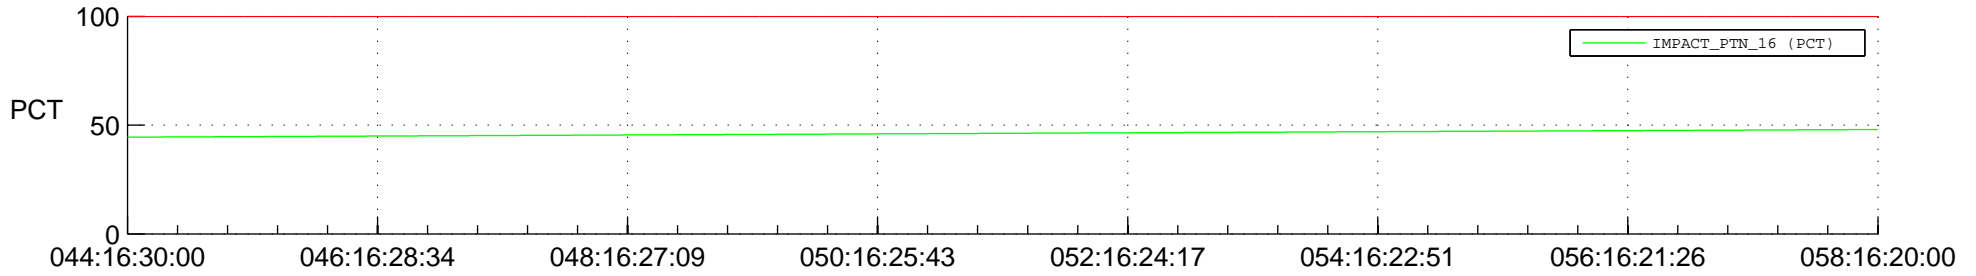

STEREO AHEAD SPACE WEATHER SSR PCT Full Prediction

SWAVES_Percent_Full_Prediction

IMPACT_Percent_Full_Prediction

PLASTIC_Percent_Full_Prediction

Spacecraft_DownLink_Rate

Ground Time (2015:044:16:30:00.000 -2015:058:16:20:00.000)