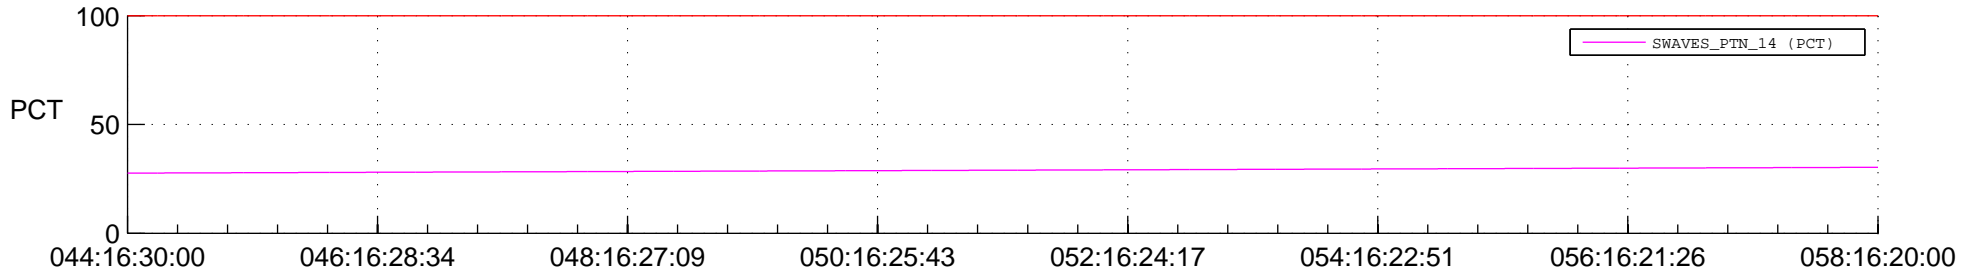

STEREO AHEAD SPACE WEATHER SSR PCT Full Prediction

SWAVES_Percent_Full_Prediction

IMPACT_Percent_Full_Prediction

PLASTIC_Percent_Full_Prediction

Spacecraft_DownLink_Rate

Ground Time (2015:044:16:30:00.000 -2015:058:16:20:00.000)