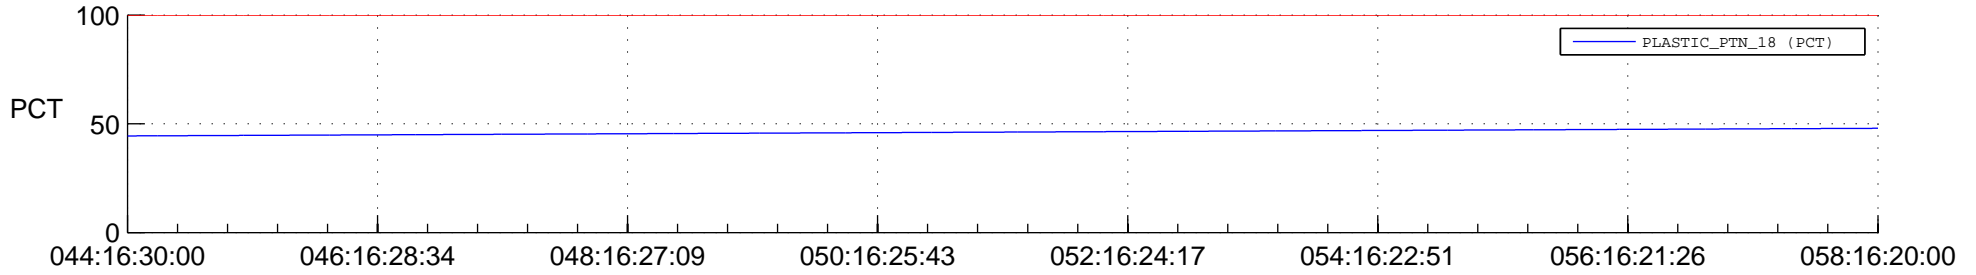

STEREO AHEAD SPACE WEATHER SSR PCT Full Prediction

SWAVES_Percent_Full_Prediction

IMPACT_Percent_Full_Prediction

PLASTIC_Percent_Full_Prediction

Spacecraft_DownLink_Rate

Ground Time (2015:044:16:30:00.000 -2015:058:16:20:00.000)