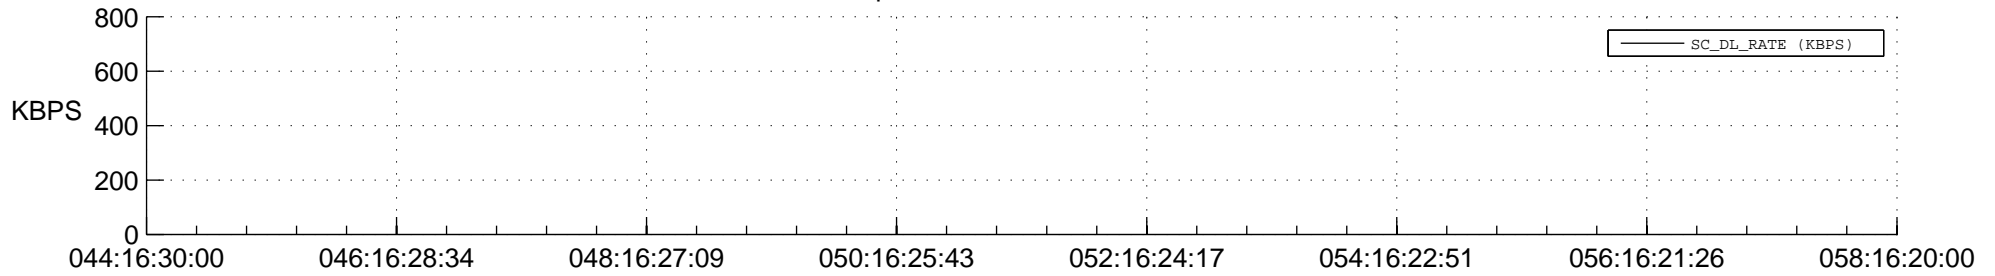

STEREO AHEAD SPACE WEATHER SSR PCT Full Prediction

SWAVES_Percent_Full_Prediction

IMPACT_Percent_Full_Prediction

PLASTIC_Percent_Full_Prediction

Spacecraft_DownLink_Rate

Ground Time (2015:044:16:30:00.000 -2015:058:16:20:00.000)