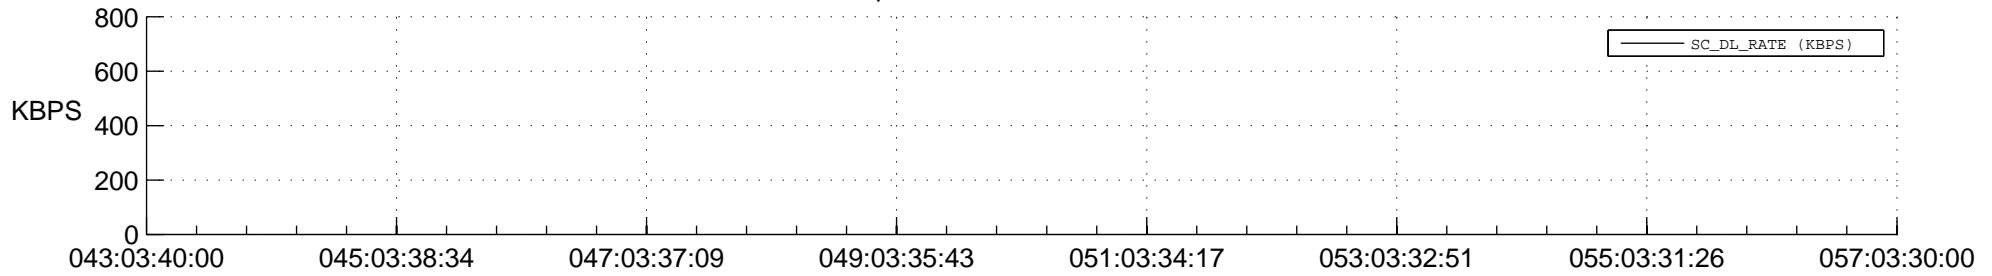

STEREO AHEAD SPACE WEATHER SSR PCT Full Prediction

SWAVES_Percent_Full_Prediction

IMPACT_Percent_Full_Prediction

PLASTIC_Percent_Full_Prediction

Spacecraft_DownLink_Rate

Ground Time (2015:043:03:40:00.000 -2015:057:03:30:00.000)