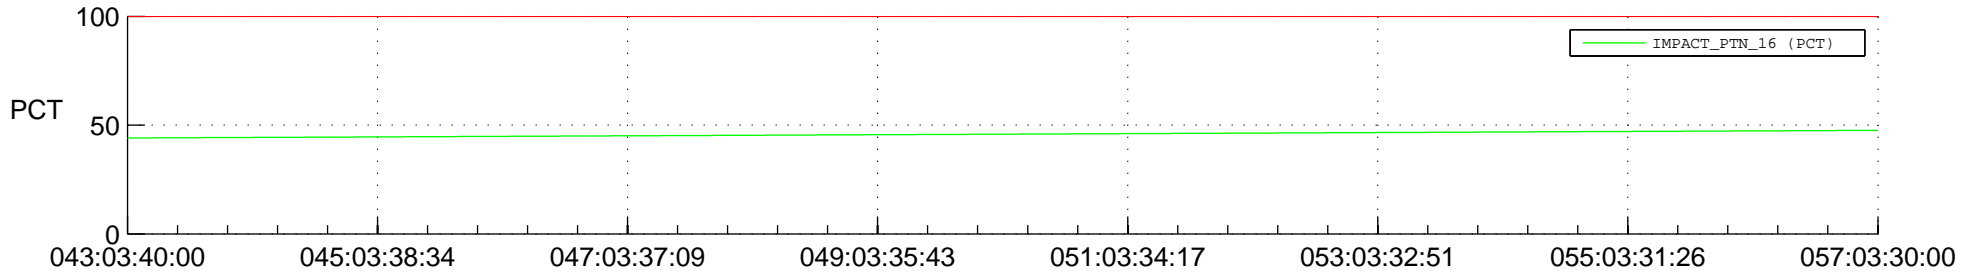

STEREO AHEAD SPACE WEATHER SSR PCT Full Prediction

SWAVES_Percent_Full_Prediction

IMPACT_Percent_Full_Prediction

PLASTIC_Percent_Full_Prediction

Spacecraft_DownLink_Rate

Ground Time (2015:043:03:40:00.000 -2015:057:03:30:00.000)