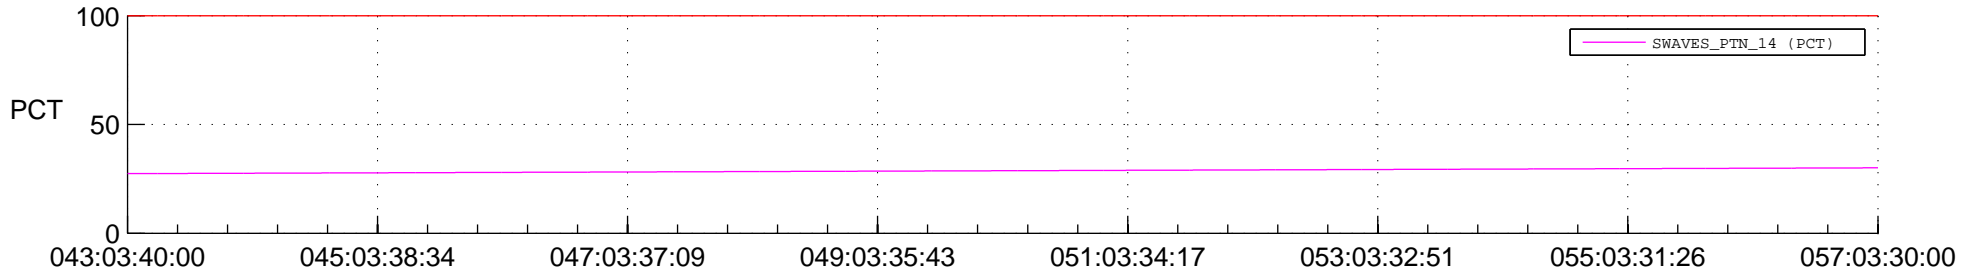

STEREO AHEAD SPACE WEATHER SSR PCT Full Prediction

SWAVES_Percent_Full_Prediction

IMPACT_Percent_Full_Prediction

PLASTIC_Percent_Full_Prediction

Spacecraft_DownLink_Rate

Ground Time (2015:043:03:40:00.000 -2015:057:03:30:00.000)