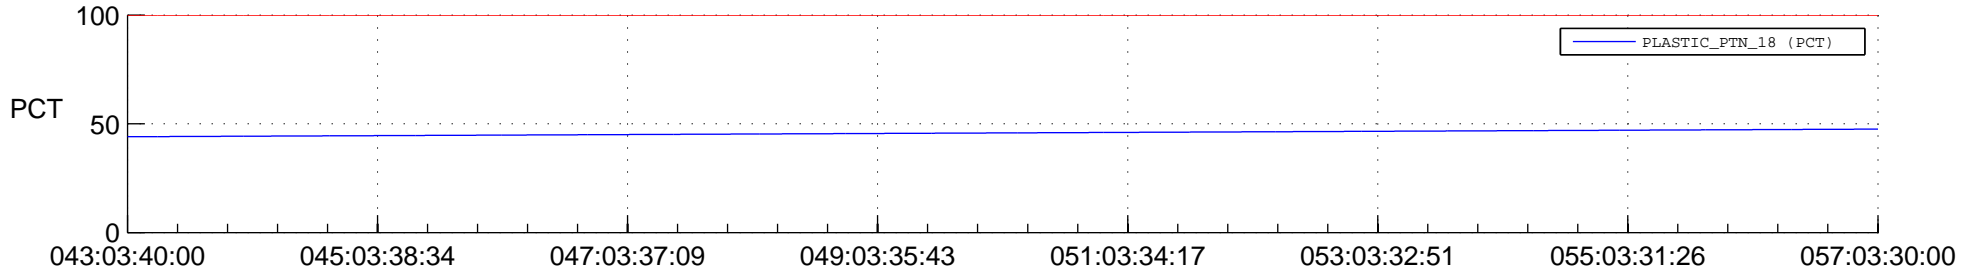

STEREO AHEAD SPACE WEATHER SSR PCT Full Prediction

SWAVES_Percent_Full_Prediction

IMPACT_Percent_Full_Prediction

PLASTIC_Percent_Full_Prediction

Spacecraft_DownLink_Rate

Ground Time (2015:043:03:40:00.000 -2015:057:03:30:00.000)