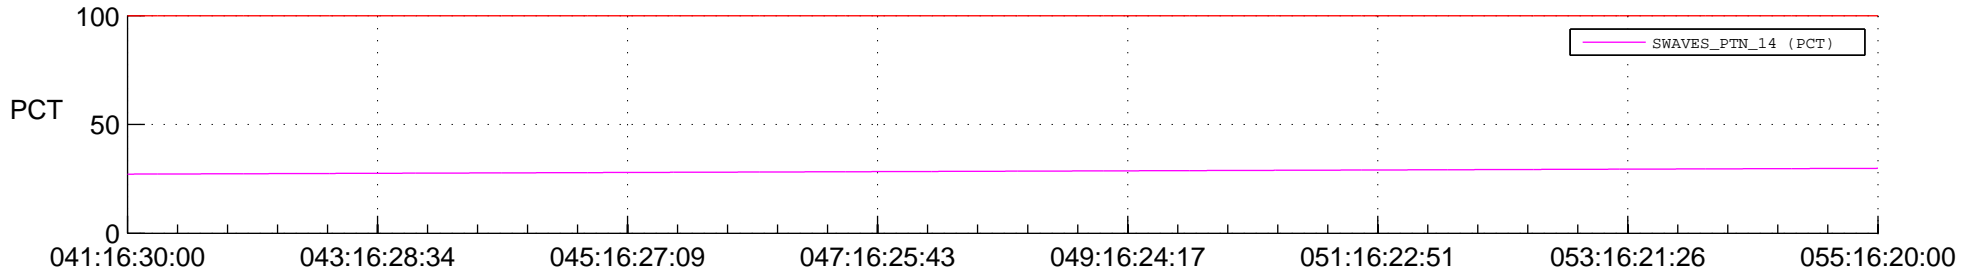

STEREO AHEAD SPACE WEATHER SSR PCT Full Prediction

SWAVES_Percent_Full_Prediction