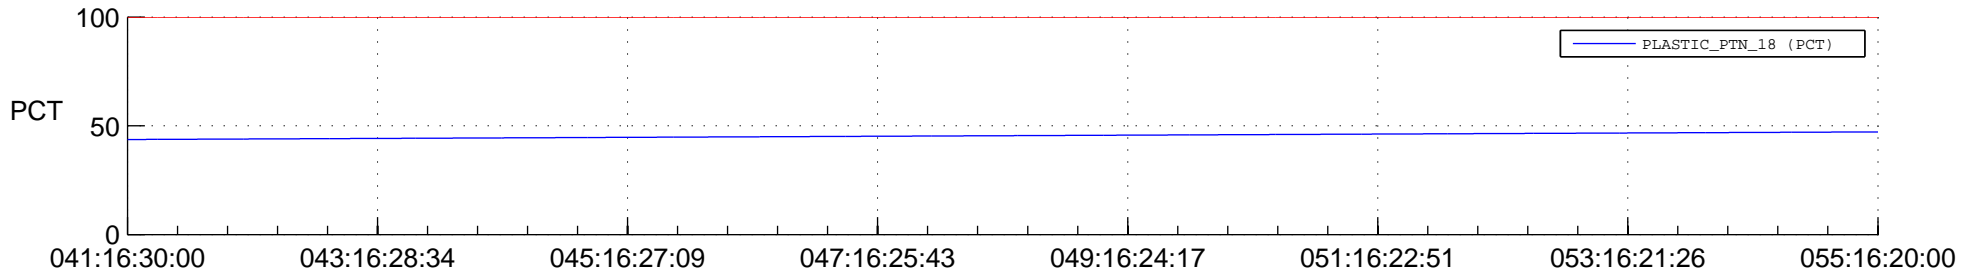

## Spacecraft\_DownLink\_Rate

Ground Time (2015:041:16:30:00.000 -2015:055:16:20:00.000)