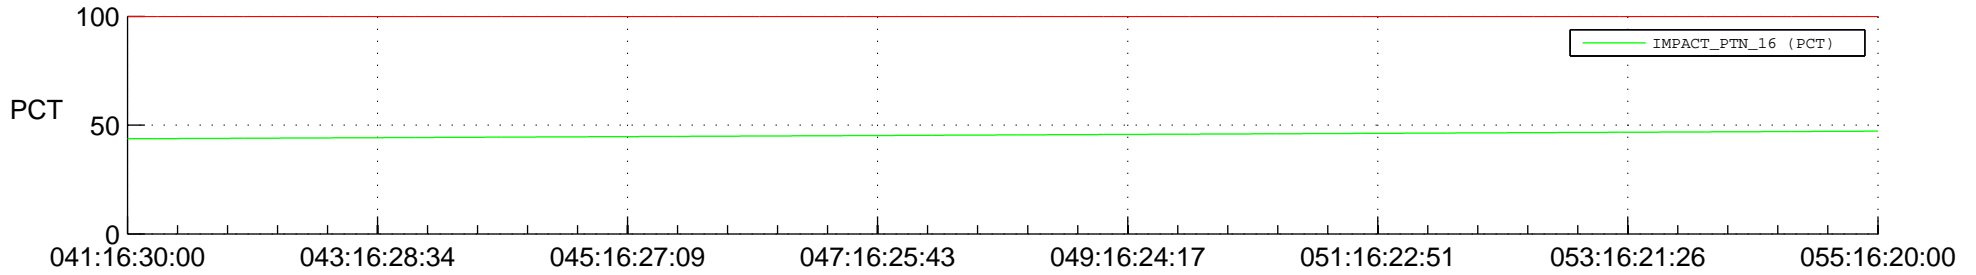

IMPACT_Percent_Full_Prediction