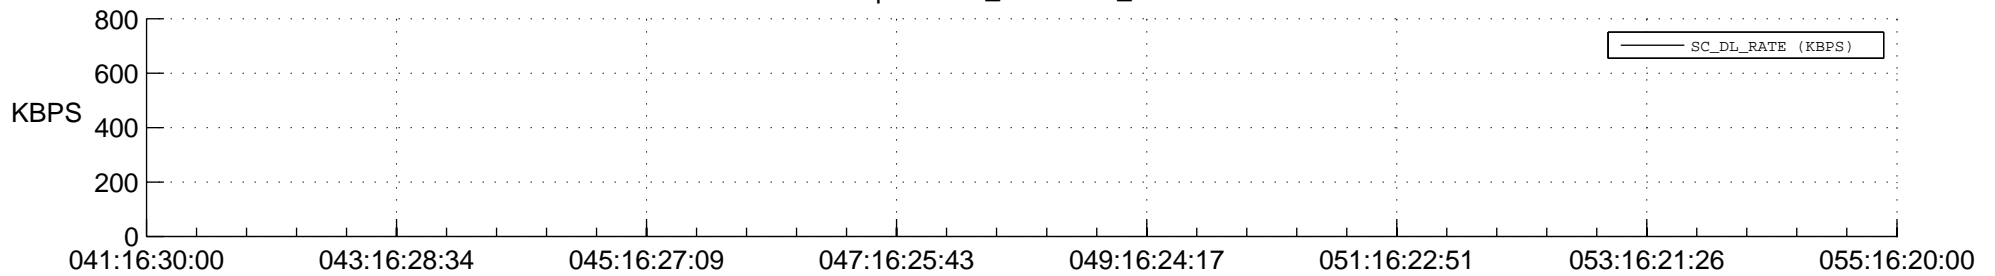

## Spacecraft\_DownLink\_Rate

Ground Time (2015:041:16:30:00.000 -2015:055:16:20:00.000)