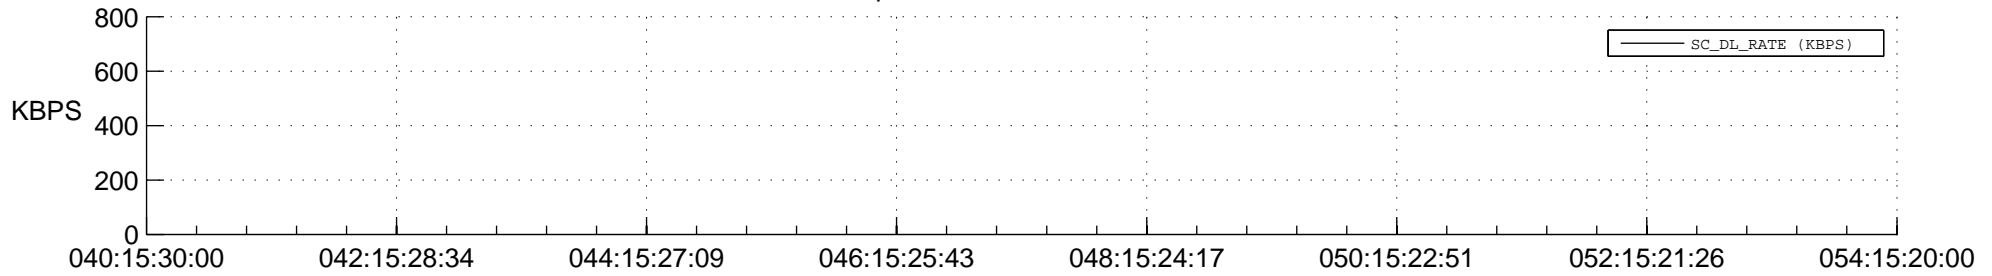

STEREO AHEAD SPACE WEATHER SSR PCT Full Prediction

SWAVES_Percent_Full_Prediction

IMPACT_Percent_Full_Prediction

PLASTIC_Percent_Full_Prediction

Spacecraft_DownLink_Rate

Ground Time (2015:040:15:30:00.000 -2015:054:15:20:00.000)