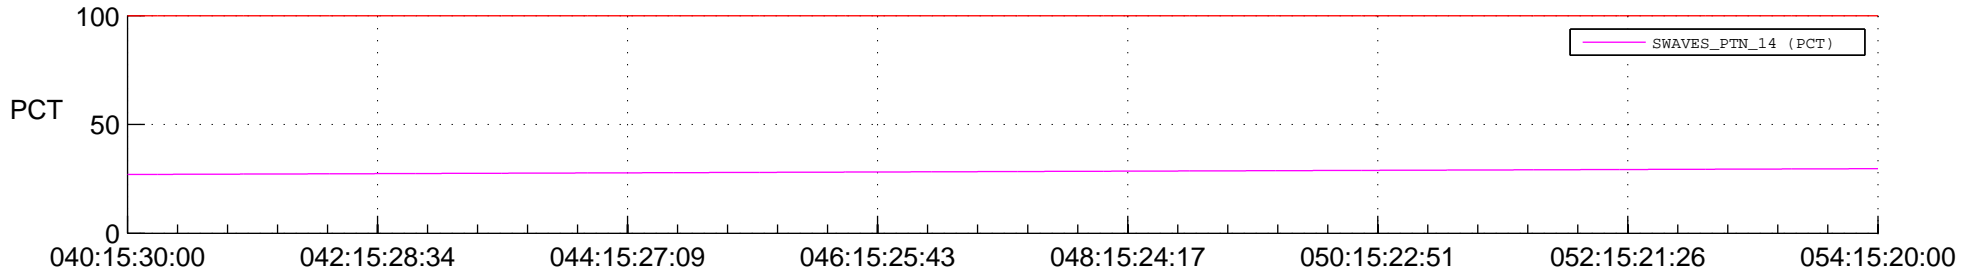

STEREO AHEAD SPACE WEATHER SSR PCT Full Prediction

SWAVES_Percent_Full_Prediction

IMPACT_Percent_Full_Prediction

PLASTIC_Percent_Full_Prediction

Spacecraft_DownLink_Rate

Ground Time (2015:040:15:30:00.000 -2015:054:15:20:00.000)