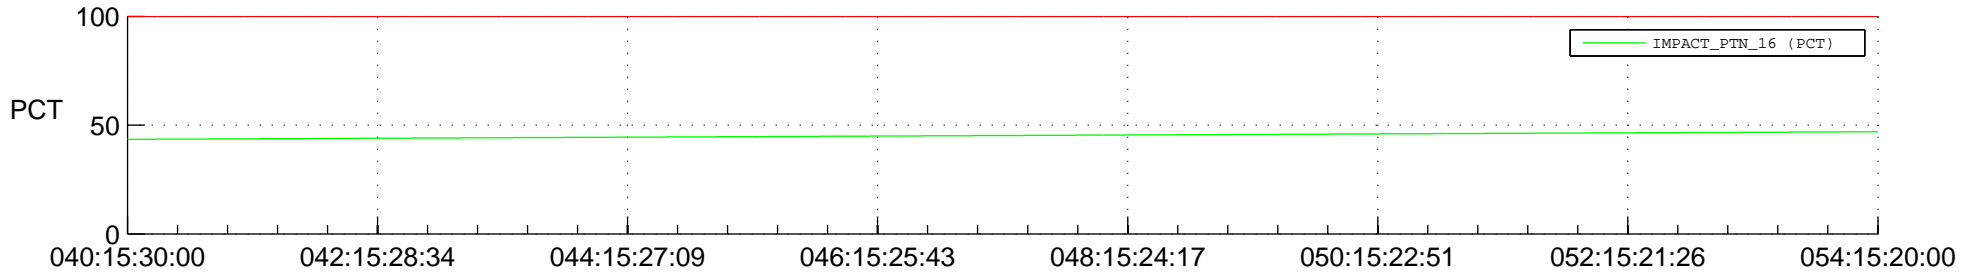

STEREO AHEAD SPACE WEATHER SSR PCT Full Prediction

SWAVES_Percent_Full_Prediction

IMPACT_Percent_Full_Prediction

PLASTIC_Percent_Full_Prediction

Spacecraft_DownLink_Rate

Ground Time (2015:040:15:30:00.000 -2015:054:15:20:00.000)