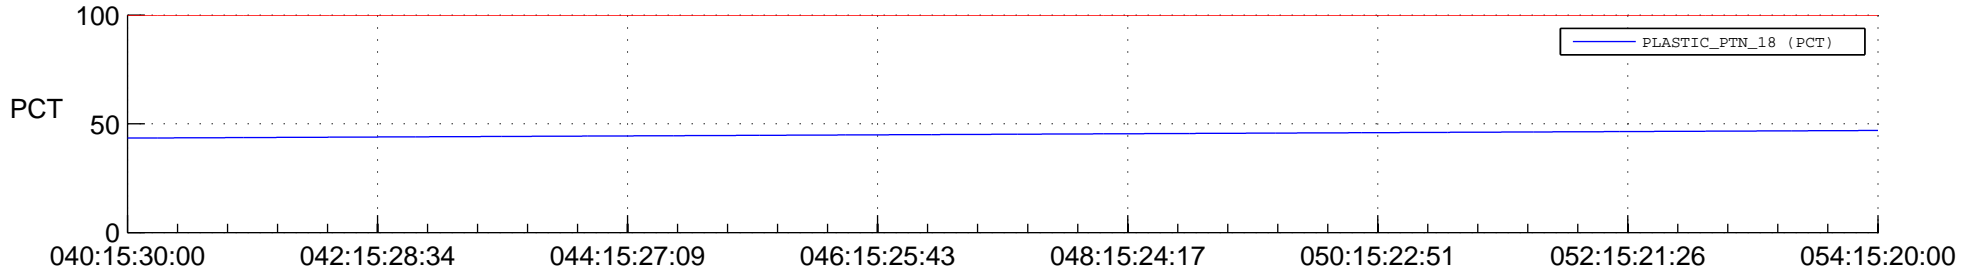

STEREO AHEAD SPACE WEATHER SSR PCT Full Prediction

SWAVES_Percent_Full_Prediction

IMPACT_Percent_Full_Prediction

PLASTIC_Percent_Full_Prediction

Spacecraft_DownLink_Rate

Ground Time (2015:040:15:30:00.000 -2015:054:15:20:00.000)