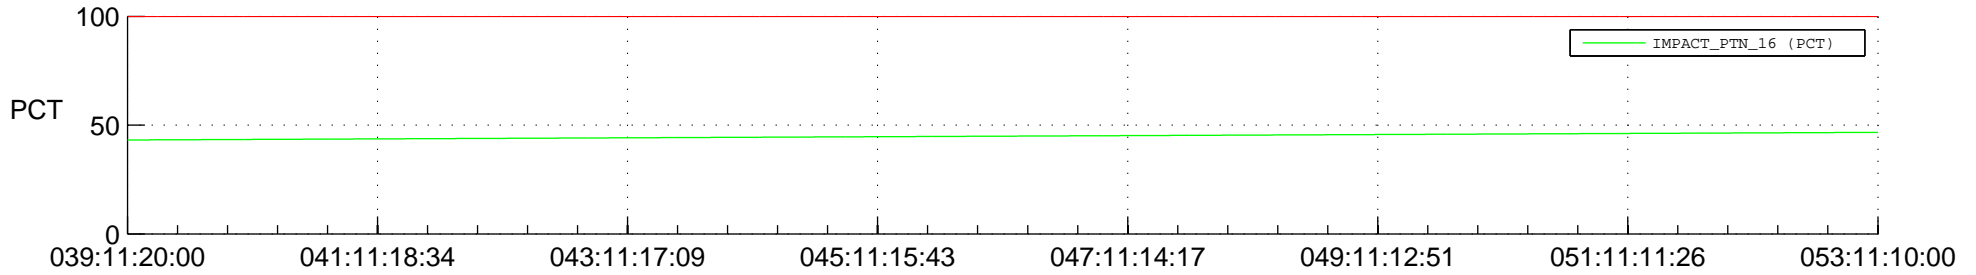

STEREO AHEAD SPACE WEATHER SSR PCT Full Prediction

SWAVES_Percent_Full_Prediction

IMPACT_Percent_Full_Prediction

PLASTIC_Percent_Full_Prediction

Spacecraft_DownLink_Rate

Ground Time (2015:039:11:20:00.000 -2015:053:11:10:00.000)