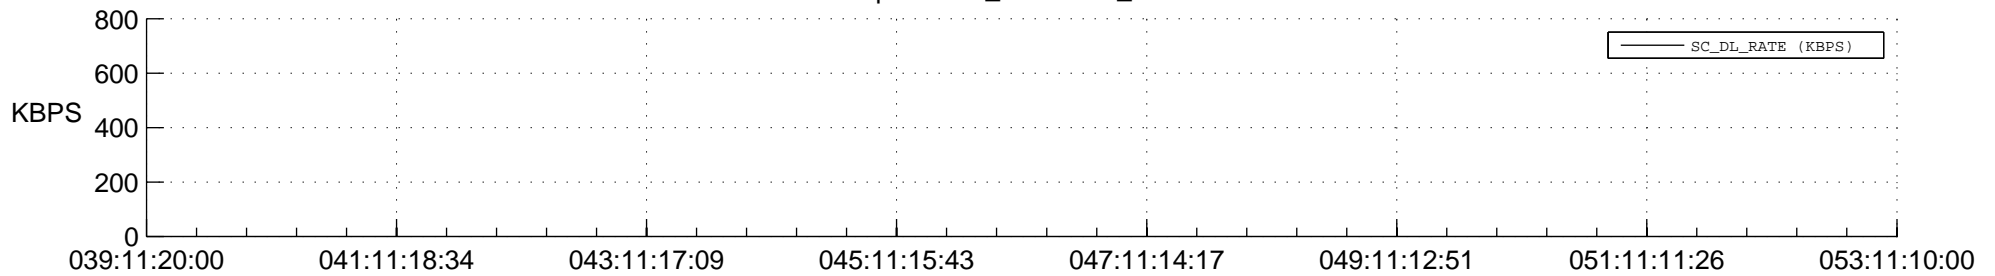

STEREO AHEAD SPACE WEATHER SSR PCT Full Prediction

SWAVES_Percent_Full_Prediction

IMPACT_Percent_Full_Prediction

PLASTIC_Percent_Full_Prediction

Spacecraft_DownLink_Rate

Ground Time (2015:039:11:20:00.000 -2015:053:11:10:00.000)