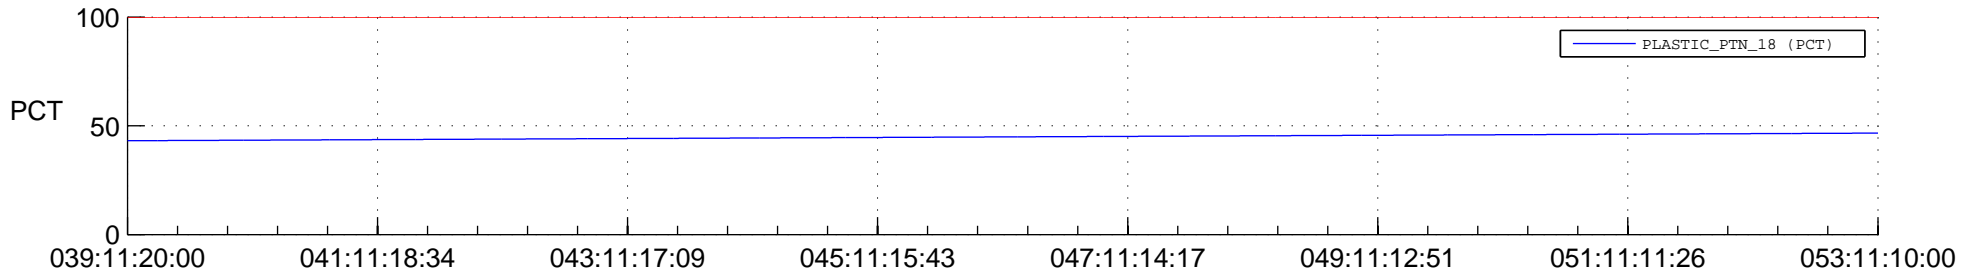

STEREO AHEAD SPACE WEATHER SSR PCT Full Prediction

SWAVES_Percent_Full_Prediction

IMPACT_Percent_Full_Prediction

PLASTIC_Percent_Full_Prediction

Spacecraft_DownLink_Rate

Ground Time (2015:039:11:20:00.000 -2015:053:11:10:00.000)