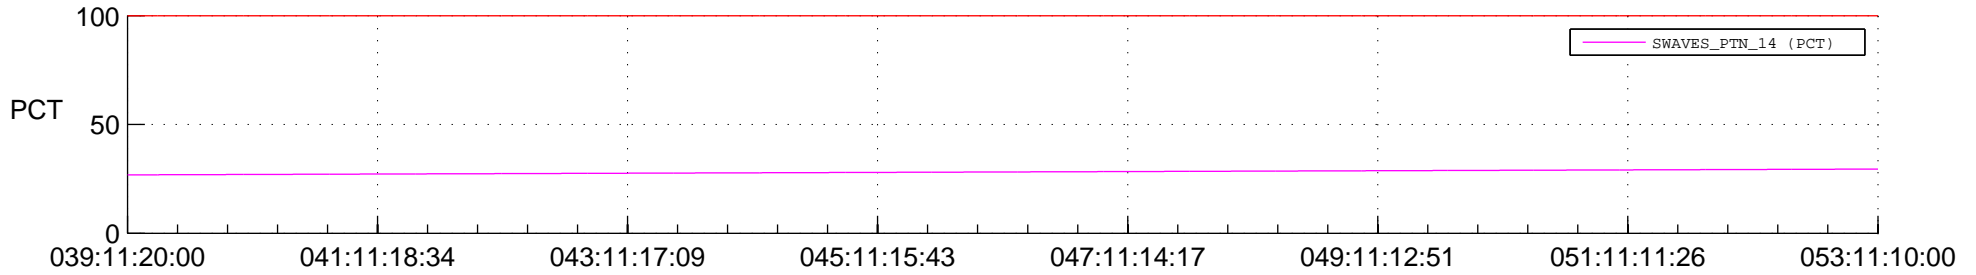

STEREO AHEAD SPACE WEATHER SSR PCT Full Prediction

SWAVES_Percent_Full_Prediction

IMPACT_Percent_Full_Prediction

PLASTIC_Percent_Full_Prediction

Spacecraft_DownLink_Rate

Ground Time (2015:039:11:20:00.000 -2015:053:11:10:00.000)