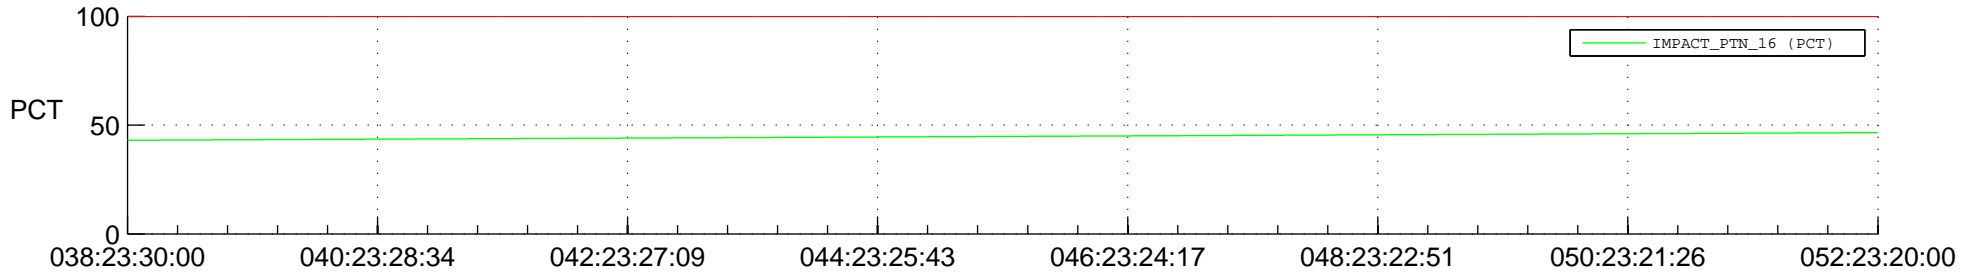

IMPACT_Percent_Full_Prediction