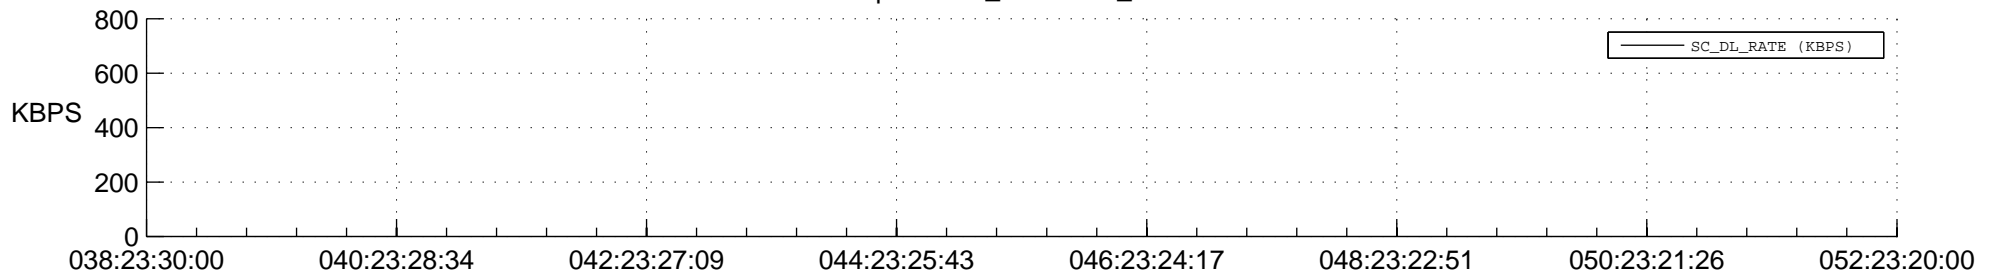

## Spacecraft\_DownLink\_Rate

Ground Time (2015:038:23:30:00.000 -2015:052:23:20:00.000)