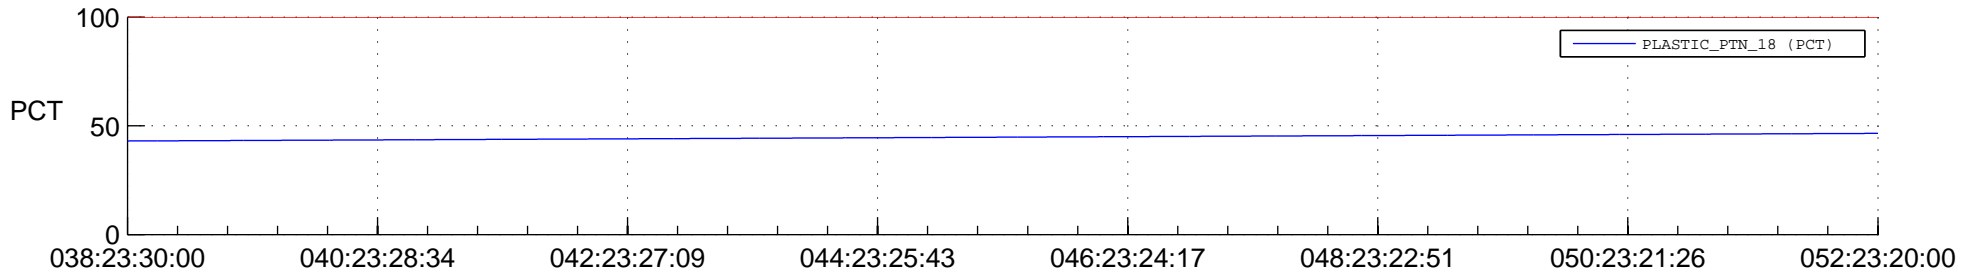

## Spacecraft\_DownLink\_Rate

Ground Time (2015:038:23:30:00.000 -2015:052:23:20:00.000)