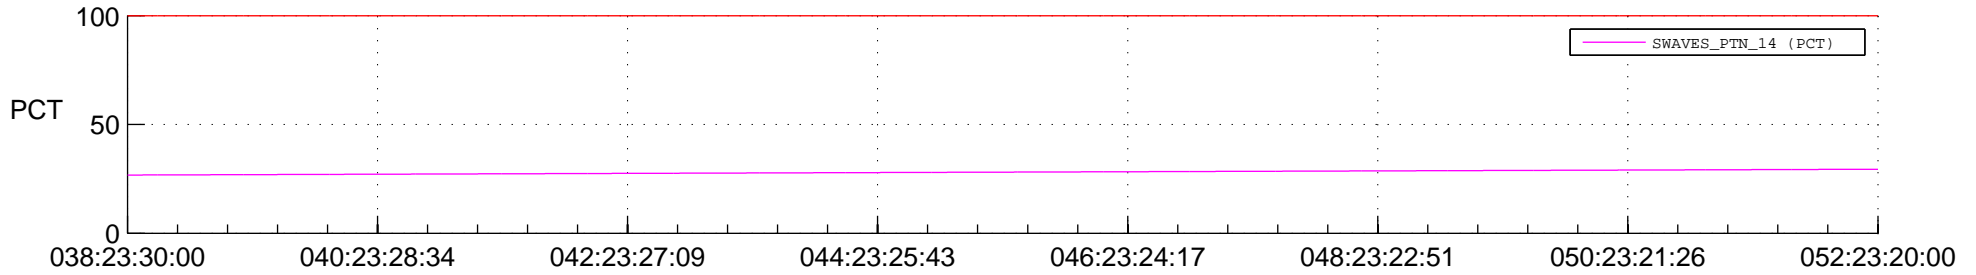

STEREO AHEAD SPACE WEATHER SSR PCT Full Prediction

SWAVES_Percent_Full_Prediction