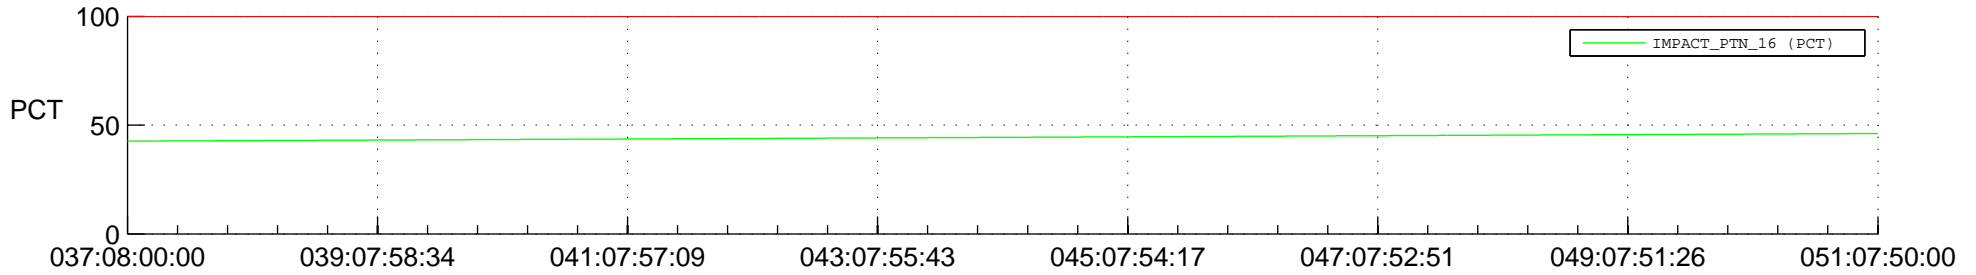

IMPACT_Percent_Full_Prediction