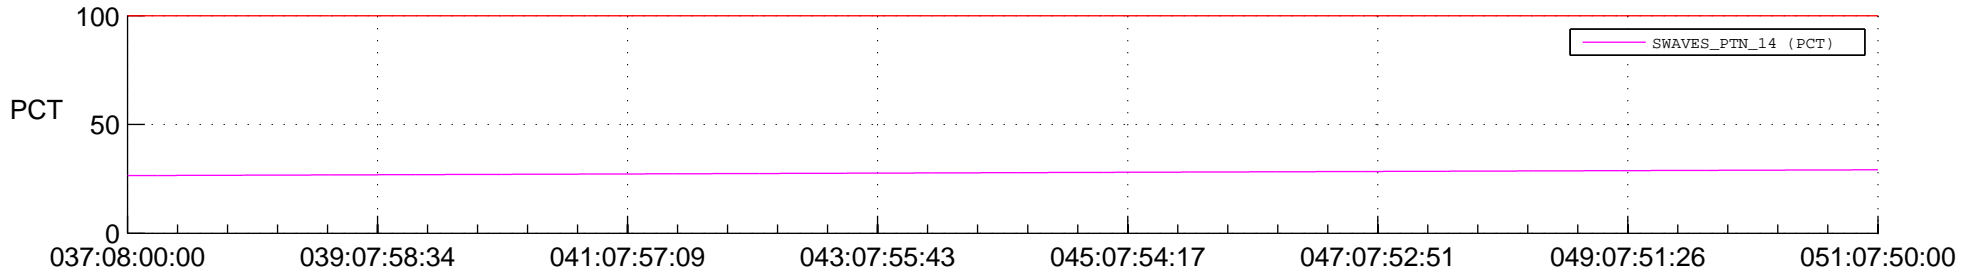

STEREO AHEAD SPACE WEATHER SSR PCT Full Prediction

SWAVES_Percent_Full_Prediction