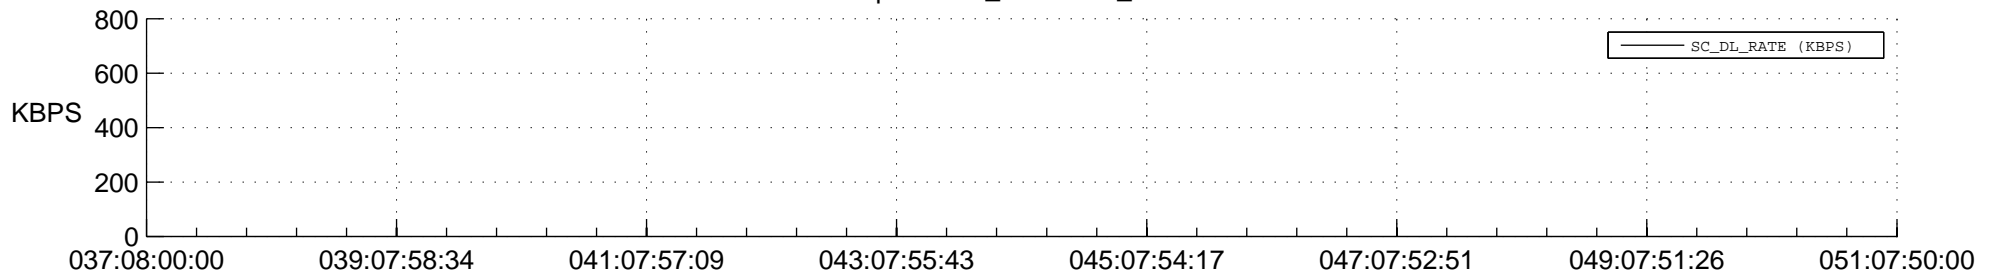

## Spacecraft\_DownLink\_Rate

Ground Time (2015:037:08:00:00.000 -2015:051:07:50:00.000)