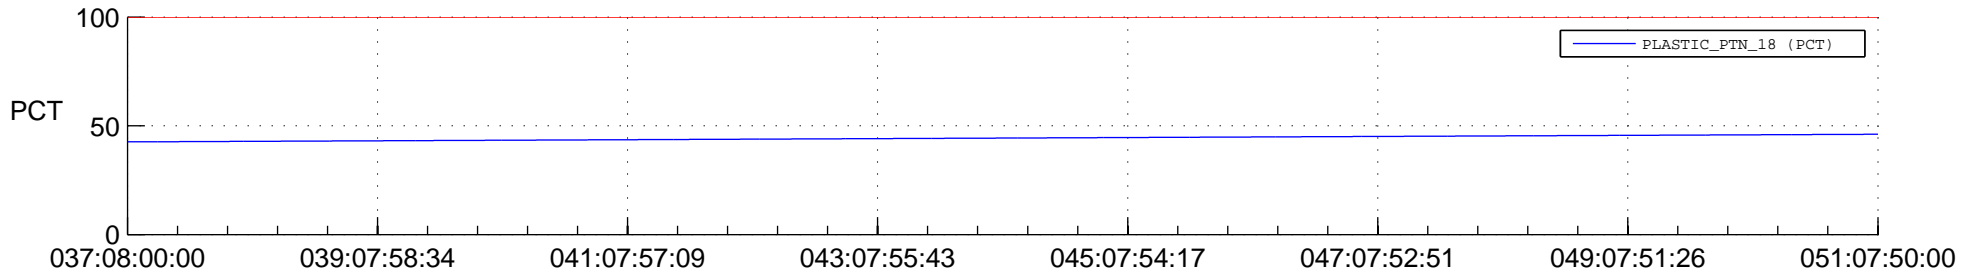

## Spacecraft\_DownLink\_Rate

Ground Time (2015:037:08:00:00.000 -2015:051:07:50:00.000)