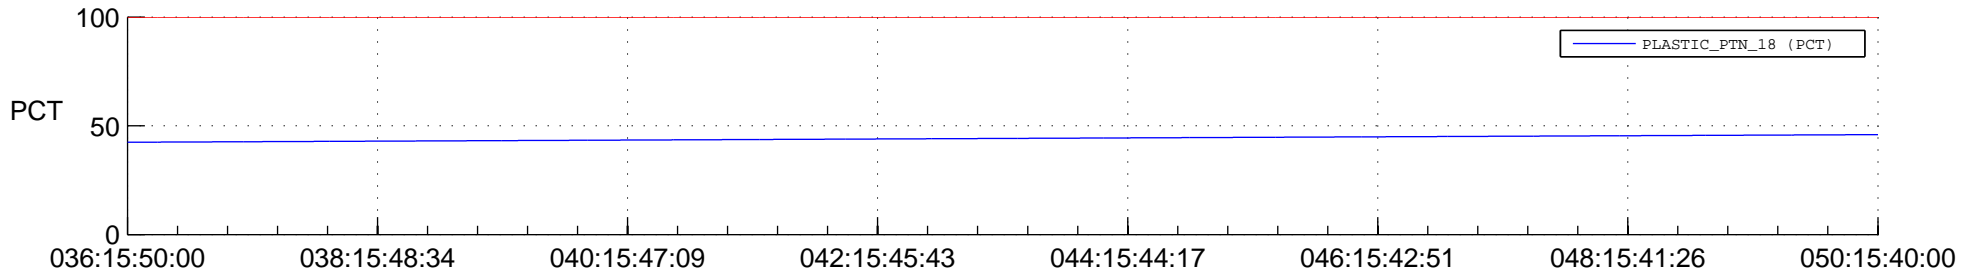

STEREO AHEAD SPACE WEATHER SSR PCT Full Prediction

SWAVES_Percent_Full_Prediction

IMPACT_Percent_Full_Prediction

PLASTIC_Percent_Full_Prediction

Spacecraft_DownLink_Rate

Ground Time (2015:036:15:50:00.000 -2015:050:15:40:00.000)