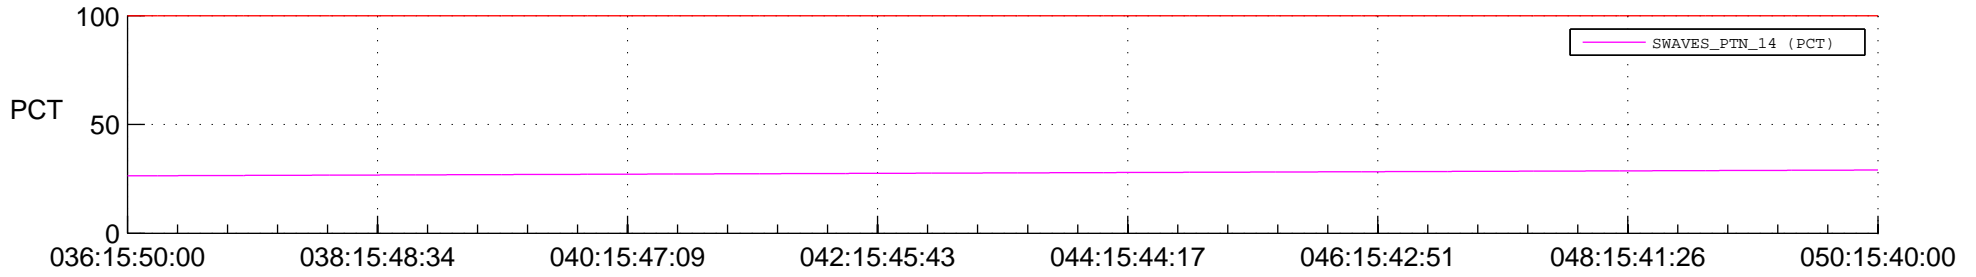

STEREO AHEAD SPACE WEATHER SSR PCT Full Prediction

SWAVES_Percent_Full_Prediction

IMPACT_Percent_Full_Prediction

PLASTIC_Percent_Full_Prediction

Spacecraft_DownLink_Rate

Ground Time (2015:036:15:50:00.000 -2015:050:15:40:00.000)