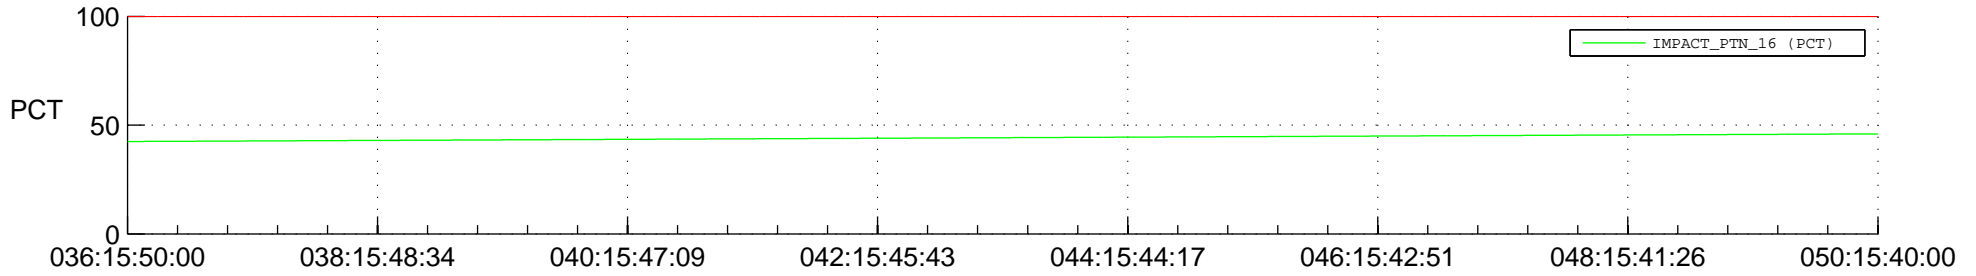

STEREO AHEAD SPACE WEATHER SSR PCT Full Prediction

SWAVES_Percent_Full_Prediction

IMPACT_Percent_Full_Prediction

PLASTIC_Percent_Full_Prediction

Spacecraft_DownLink_Rate

Ground Time (2015:036:15:50:00.000 -2015:050:15:40:00.000)