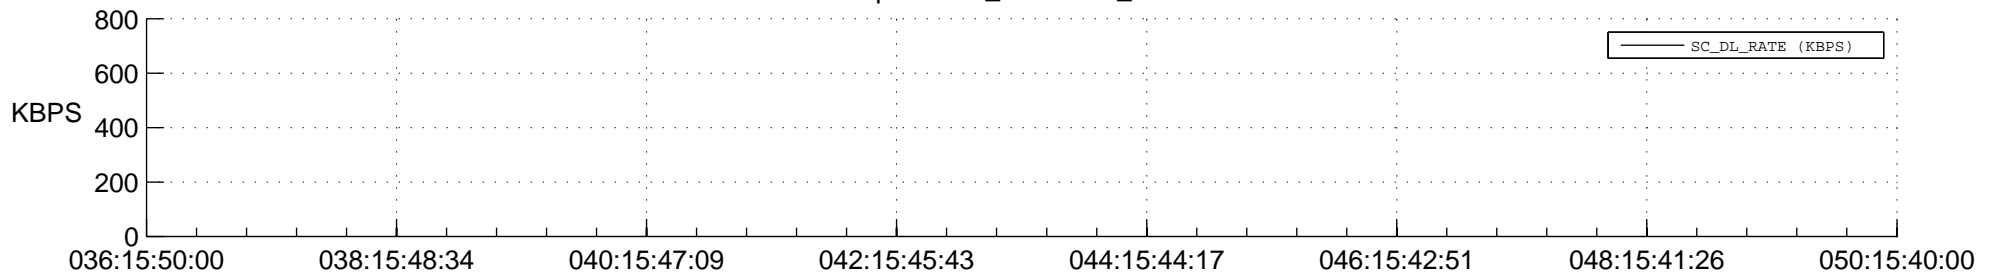

STEREO AHEAD SPACE WEATHER SSR PCT Full Prediction

SWAVES_Percent_Full_Prediction

IMPACT_Percent_Full_Prediction

PLASTIC_Percent_Full_Prediction

Spacecraft_DownLink_Rate

Ground Time (2015:036:15:50:00.000 -2015:050:15:40:00.000)