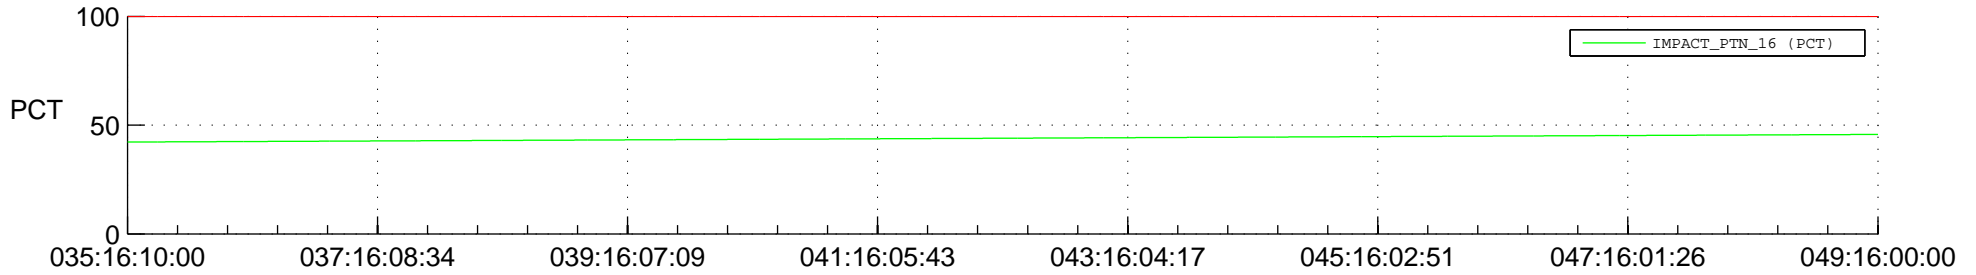

STEREO AHEAD SPACE WEATHER SSR PCT Full Prediction

SWAVES_Percent_Full_Prediction

IMPACT_Percent_Full_Prediction

PLASTIC_Percent_Full_Prediction

Spacecraft_DownLink_Rate

Ground Time (2015:035:16:10:00.000 -2015:049:16:00:00.000)