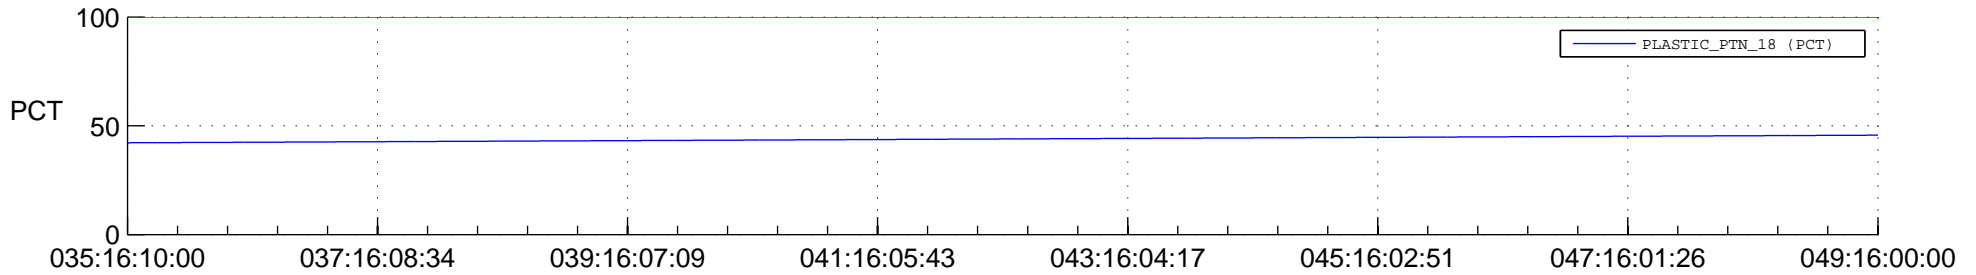

STEREO AHEAD SPACE WEATHER SSR PCT Full Prediction

SWAVES_Percent_Full_Prediction

IMPACT_Percent_Full_Prediction

PLASTIC_Percent_Full_Prediction

Spacecraft_DownLink_Rate

Ground Time (2015:035:16:10:00.000 -2015:049:16:00:00.000)