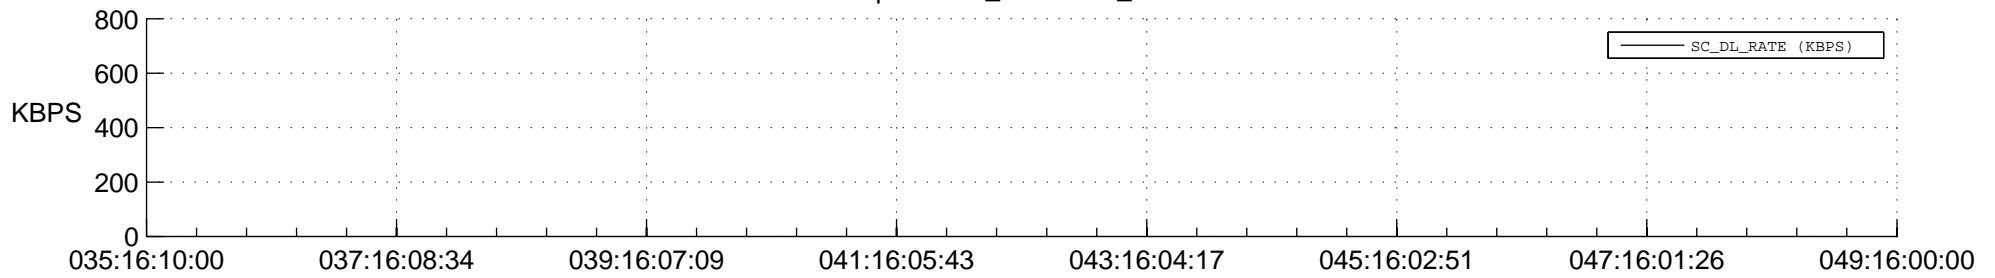

STEREO AHEAD SPACE WEATHER SSR PCT Full Prediction

SWAVES_Percent_Full_Prediction

IMPACT_Percent_Full_Prediction

PLASTIC_Percent_Full_Prediction

Spacecraft_DownLink_Rate

Ground Time (2015:035:16:10:00.000 -2015:049:16:00:00.000)