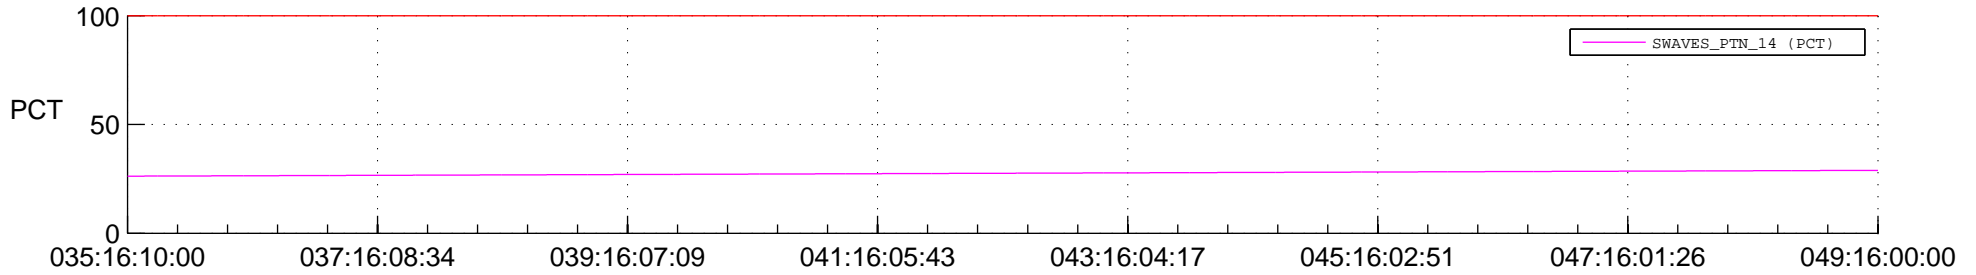

STEREO AHEAD SPACE WEATHER SSR PCT Full Prediction

SWAVES_Percent_Full_Prediction

IMPACT_Percent_Full_Prediction

PLASTIC_Percent_Full_Prediction

Spacecraft_DownLink_Rate

Ground Time (2015:035:16:10:00.000 -2015:049:16:00:00.000)