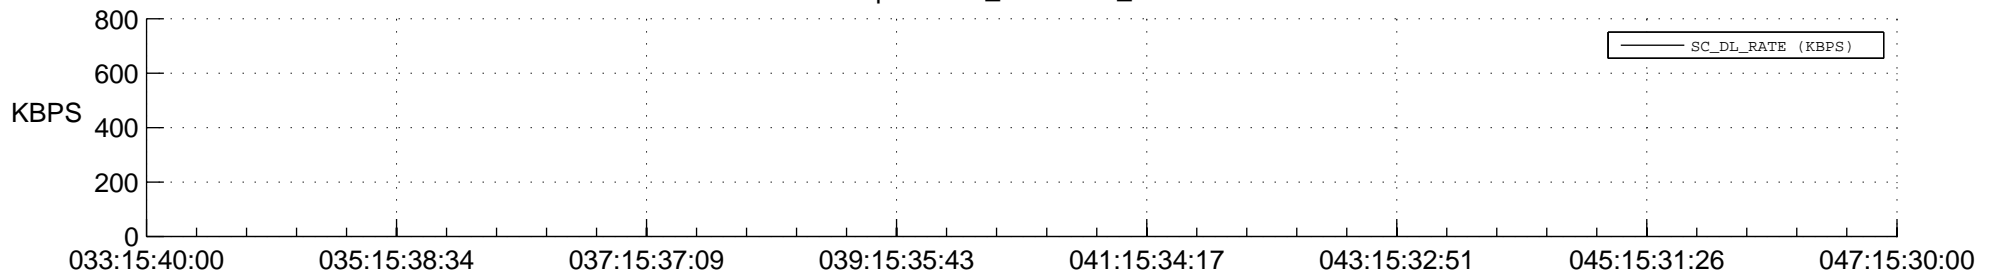

STEREO AHEAD SPACE WEATHER SSR PCT Full Prediction

SWAVES_Percent_Full_Prediction

IMPACT_Percent_Full_Prediction

PLASTIC_Percent_Full_Prediction

Spacecraft_DownLink_Rate

Ground Time (2015:033:15:40:00.000 -2015:047:15:30:00.000)