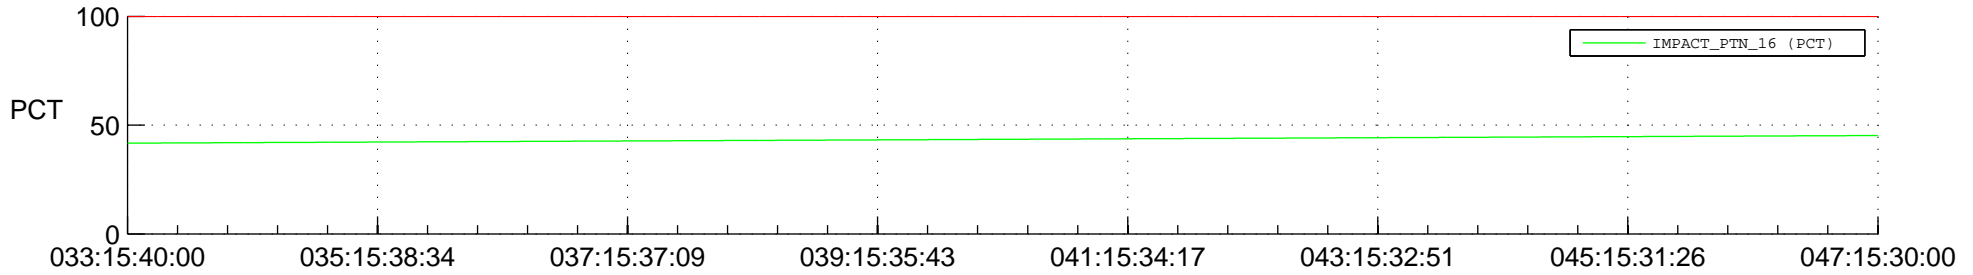

STEREO AHEAD SPACE WEATHER SSR PCT Full Prediction

SWAVES_Percent_Full_Prediction

IMPACT_Percent_Full_Prediction

PLASTIC_Percent_Full_Prediction

Spacecraft_DownLink_Rate

Ground Time (2015:033:15:40:00.000 -2015:047:15:30:00.000)