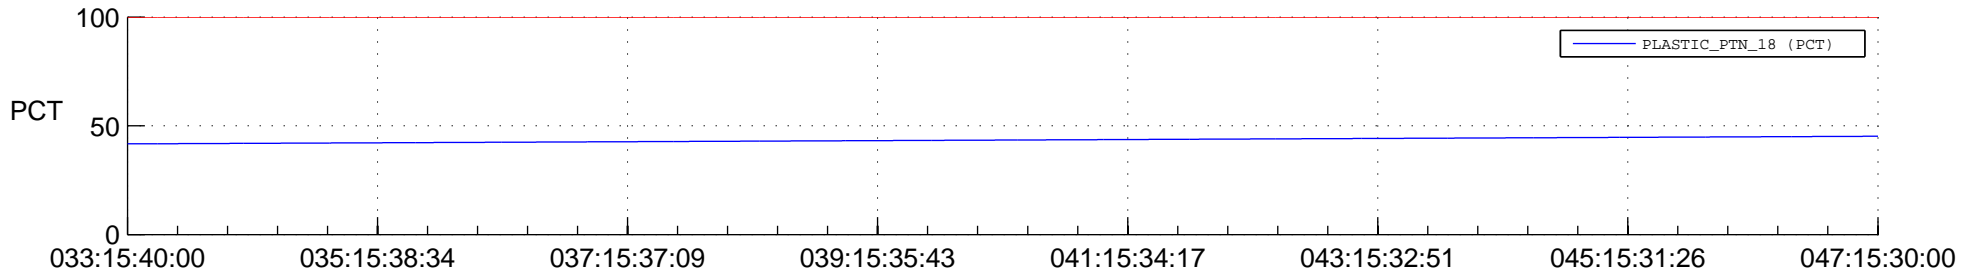

STEREO AHEAD SPACE WEATHER SSR PCT Full Prediction

SWAVES_Percent_Full_Prediction

IMPACT_Percent_Full_Prediction

PLASTIC_Percent_Full_Prediction

Spacecraft_DownLink_Rate

Ground Time (2015:033:15:40:00.000 -2015:047:15:30:00.000)