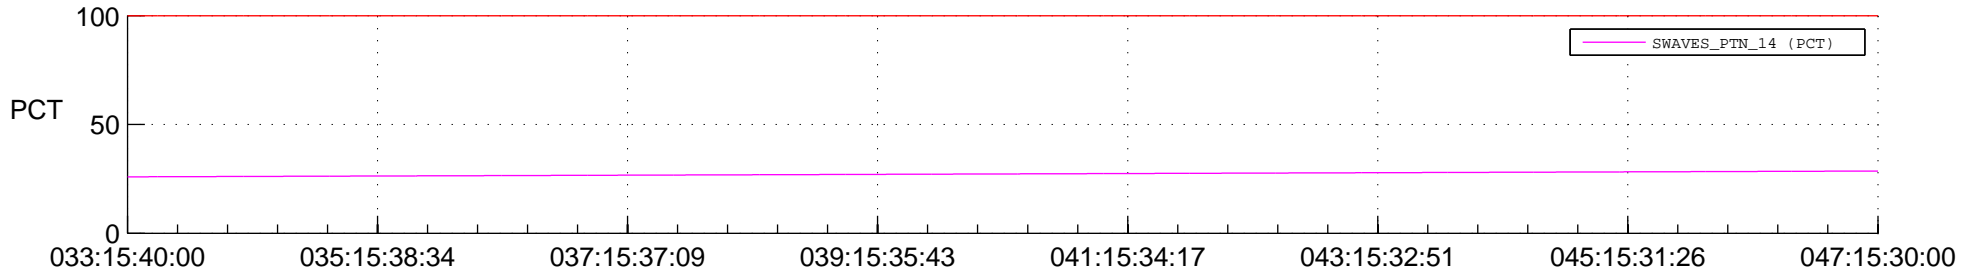

STEREO AHEAD SPACE WEATHER SSR PCT Full Prediction

SWAVES_Percent_Full_Prediction

IMPACT_Percent_Full_Prediction

PLASTIC_Percent_Full_Prediction

Spacecraft_DownLink_Rate

Ground Time (2015:033:15:40:00.000 -2015:047:15:30:00.000)