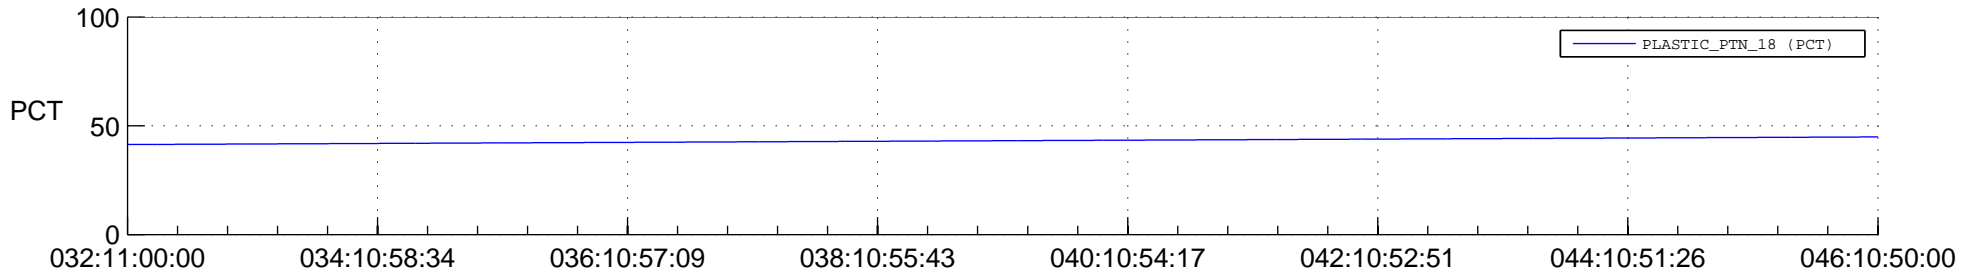

## Spacecraft\_DownLink\_Rate

Ground Time (2015:032:11:00:00.000 -2015:046:10:50:00.000)