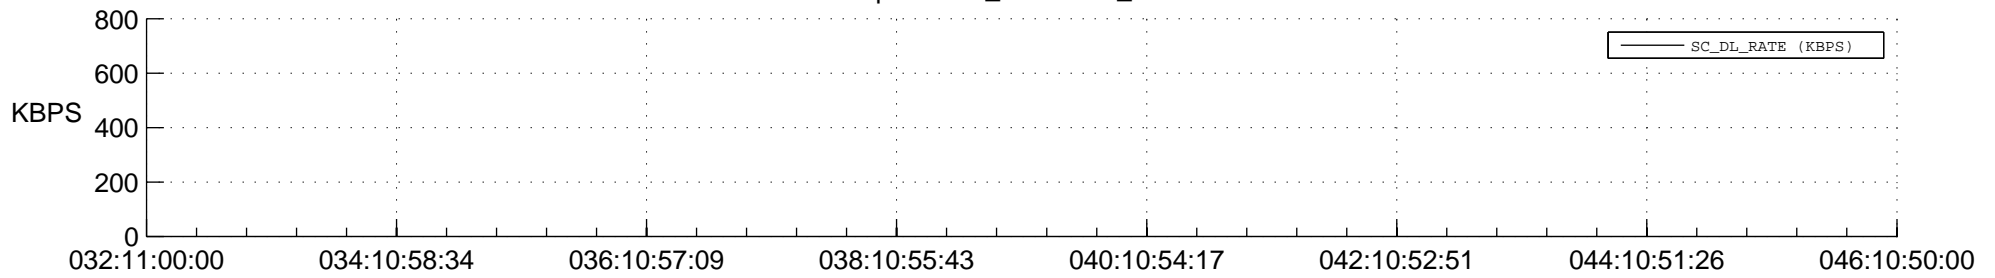

## Spacecraft\_DownLink\_Rate

Ground Time (2015:032:11:00:00.000 -2015:046:10:50:00.000)