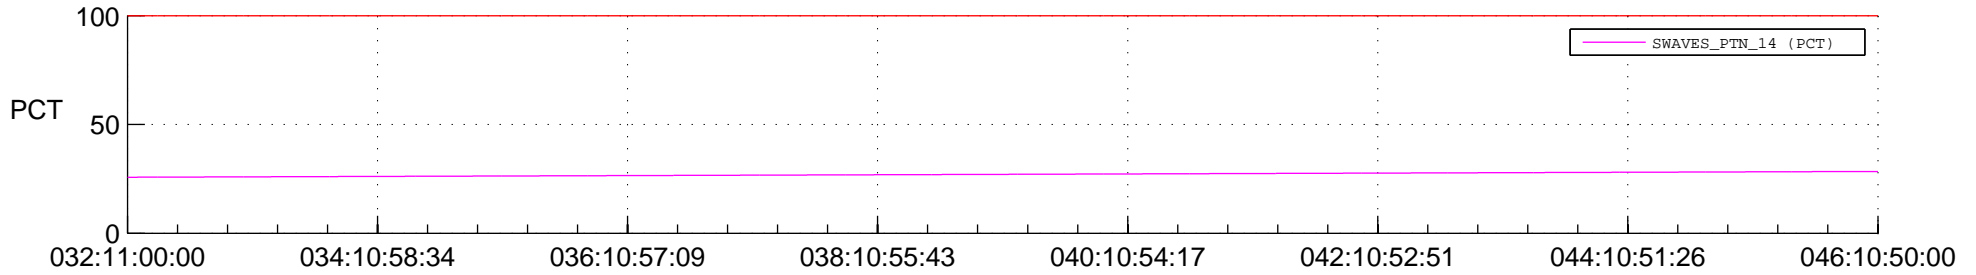

STEREO AHEAD SPACE WEATHER SSR PCT Full Prediction

SWAVES_Percent_Full_Prediction