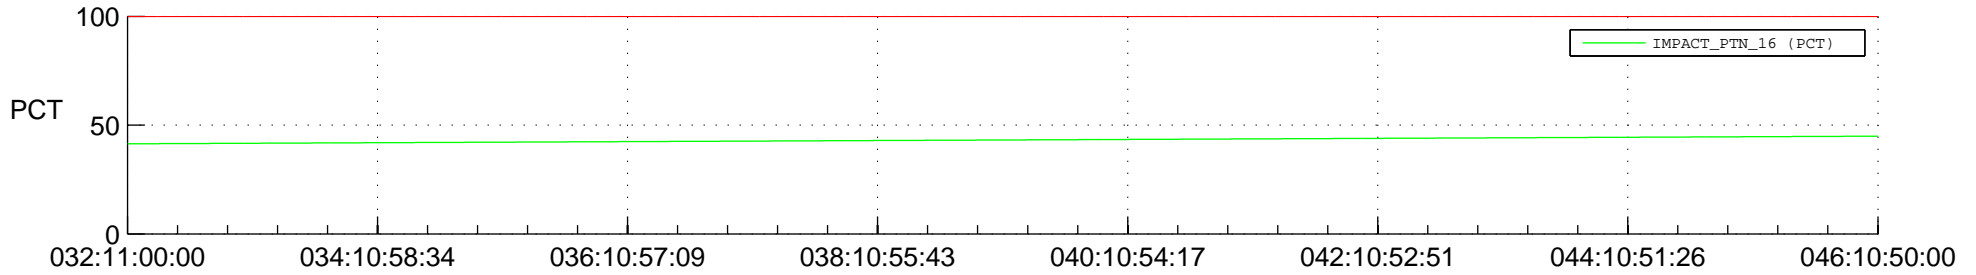

IMPACT_Percent_Full_Prediction