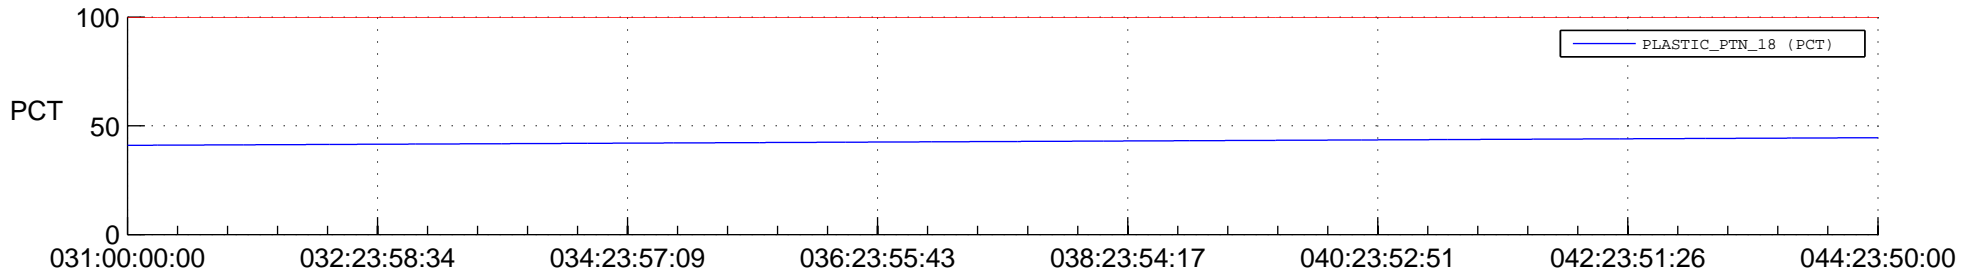

STEREO AHEAD SPACE WEATHER SSR PCT Full Prediction

SWAVES_Percent_Full_Prediction

IMPACT_Percent_Full_Prediction

PLASTIC_Percent_Full_Prediction

Spacecraft_DownLink_Rate

Ground Time (2015:031:00:00:00.000 -2015:044:23:50:00.000)