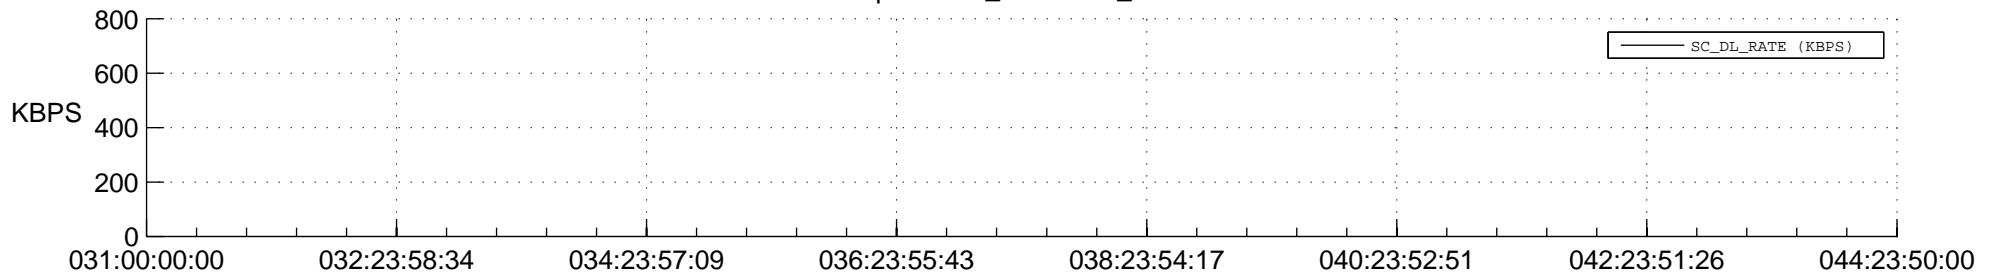

STEREO AHEAD SPACE WEATHER SSR PCT Full Prediction

SWAVES_Percent_Full_Prediction

IMPACT_Percent_Full_Prediction

PLASTIC_Percent_Full_Prediction

Spacecraft_DownLink_Rate

Ground Time (2015:031:00:00:00.000 -2015:044:23:50:00.000)