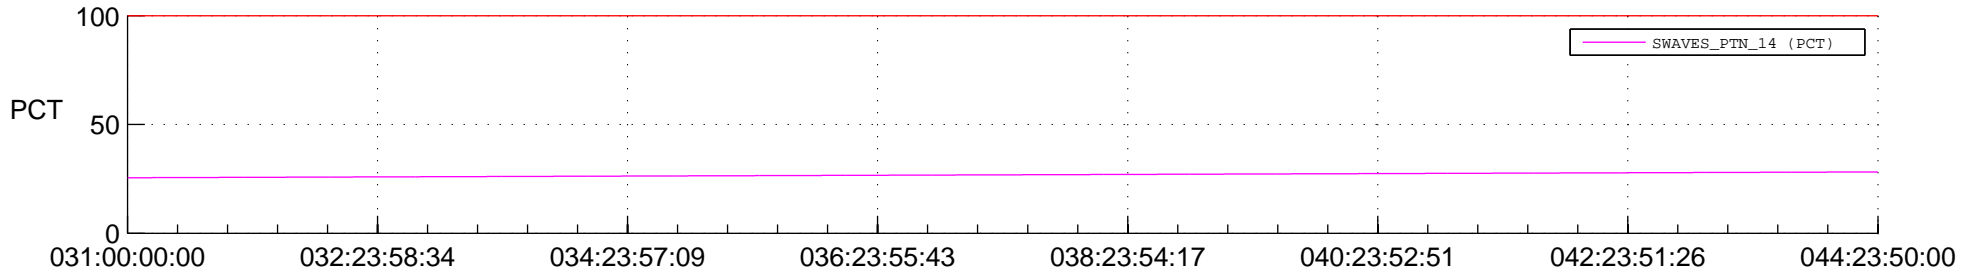

STEREO AHEAD SPACE WEATHER SSR PCT Full Prediction

SWAVES_Percent_Full_Prediction

IMPACT_Percent_Full_Prediction

PLASTIC_Percent_Full_Prediction

Spacecraft_DownLink_Rate

Ground Time (2015:031:00:00:00.000 -2015:044:23:50:00.000)