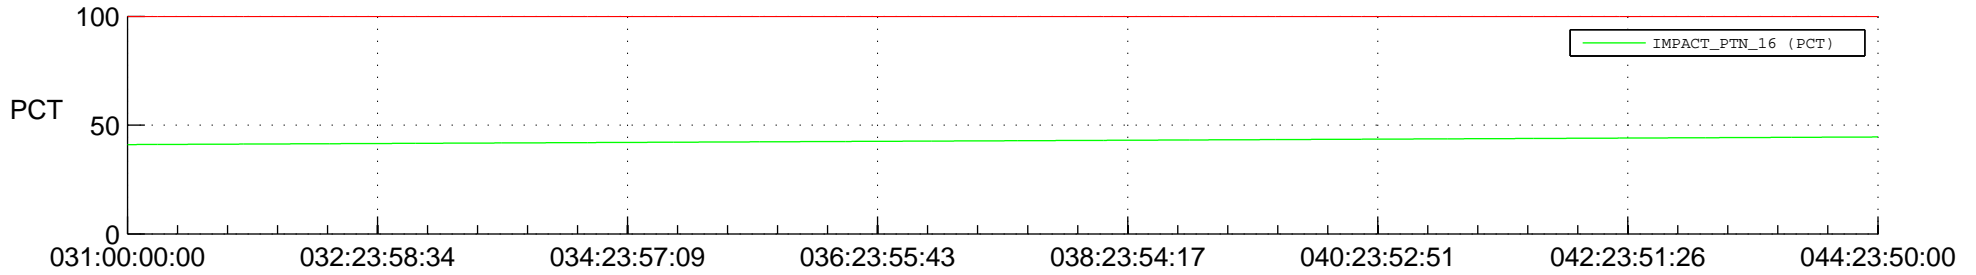

STEREO AHEAD SPACE WEATHER SSR PCT Full Prediction

SWAVES_Percent_Full_Prediction

IMPACT_Percent_Full_Prediction

PLASTIC_Percent_Full_Prediction

Spacecraft_DownLink_Rate

Ground Time (2015:031:00:00:00.000 -2015:044:23:50:00.000)