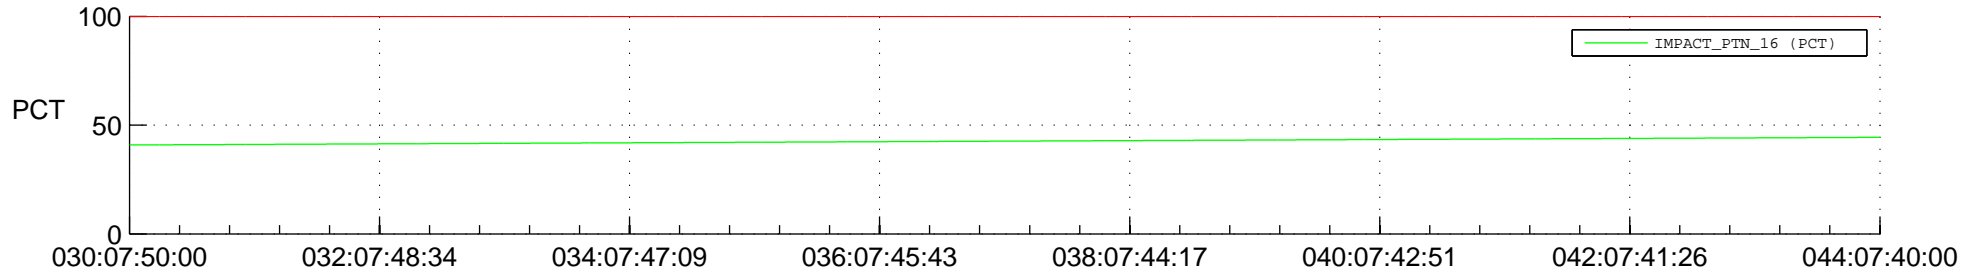

STEREO AHEAD SPACE WEATHER SSR PCT Full Prediction

SWAVES_Percent_Full_Prediction

IMPACT_Percent_Full_Prediction

PLASTIC_Percent_Full_Prediction

Spacecraft_DownLink_Rate

Ground Time (2015:030:07:50:00.000 -2015:044:07:40:00.000)