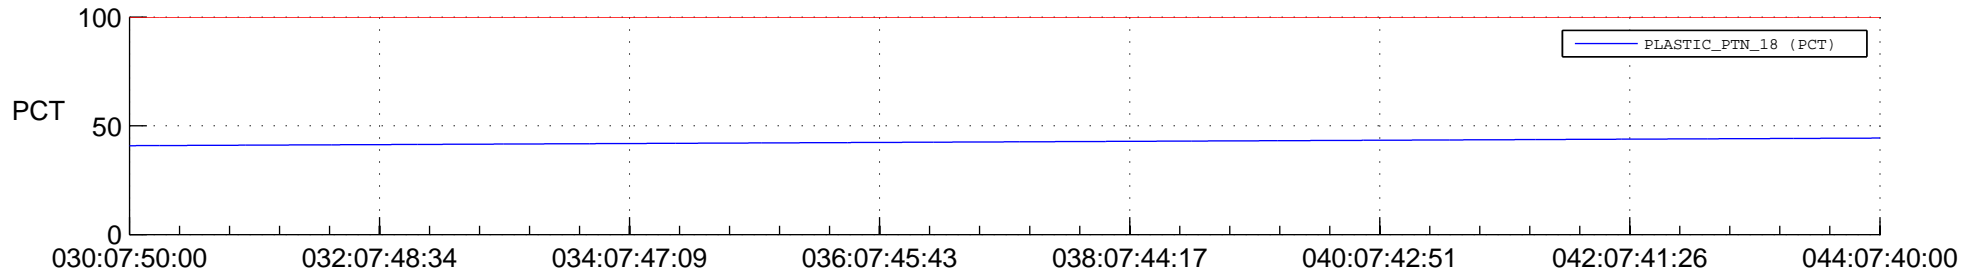

STEREO AHEAD SPACE WEATHER SSR PCT Full Prediction

SWAVES_Percent_Full_Prediction

IMPACT_Percent_Full_Prediction

PLASTIC_Percent_Full_Prediction

Spacecraft_DownLink_Rate

Ground Time (2015:030:07:50:00.000 -2015:044:07:40:00.000)