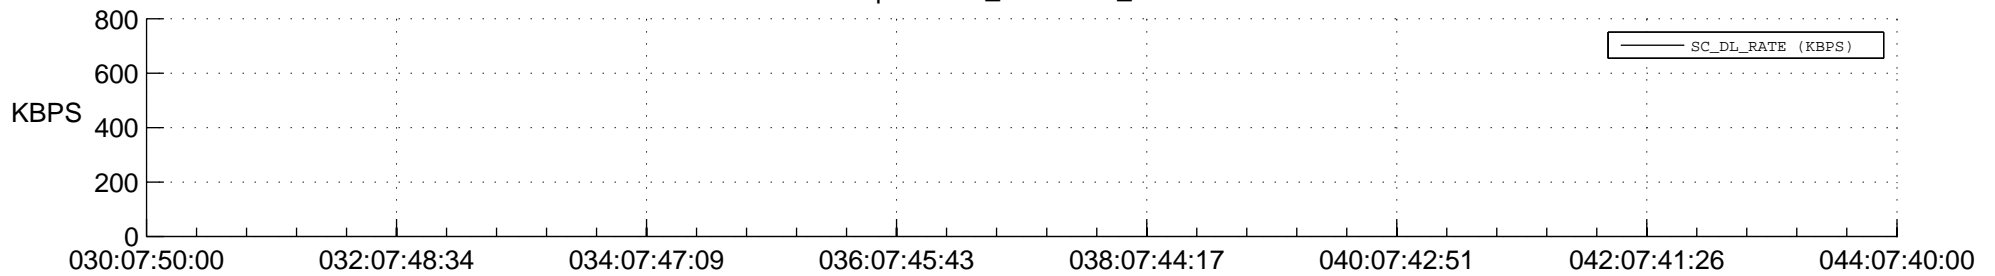

STEREO AHEAD SPACE WEATHER SSR PCT Full Prediction

SWAVES_Percent_Full_Prediction

IMPACT_Percent_Full_Prediction

PLASTIC_Percent_Full_Prediction

Spacecraft_DownLink_Rate

Ground Time (2015:030:07:50:00.000 -2015:044:07:40:00.000)