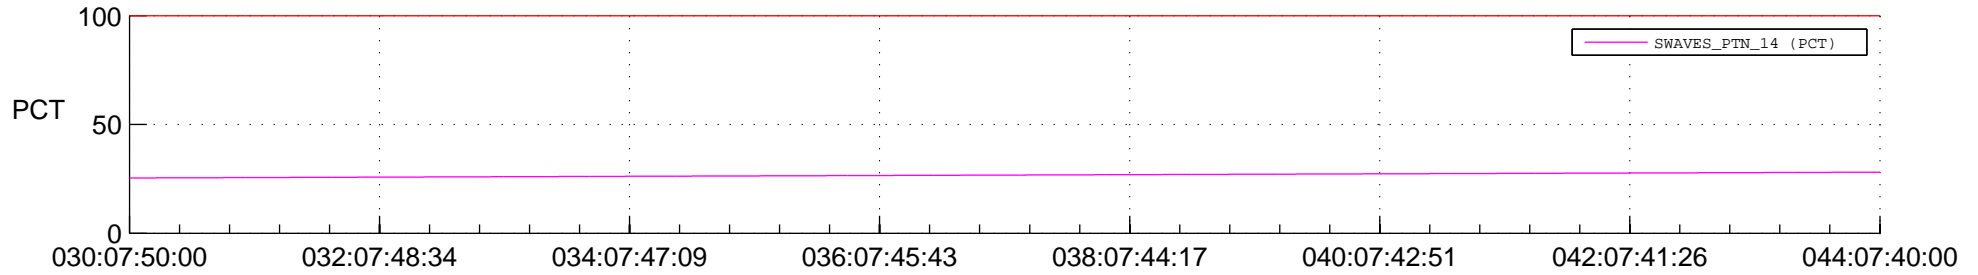

STEREO AHEAD SPACE WEATHER SSR PCT Full Prediction

SWAVES_Percent_Full_Prediction

IMPACT_Percent_Full_Prediction

PLASTIC_Percent_Full_Prediction

Spacecraft_DownLink_Rate

Ground Time (2015:030:07:50:00.000 -2015:044:07:40:00.000)