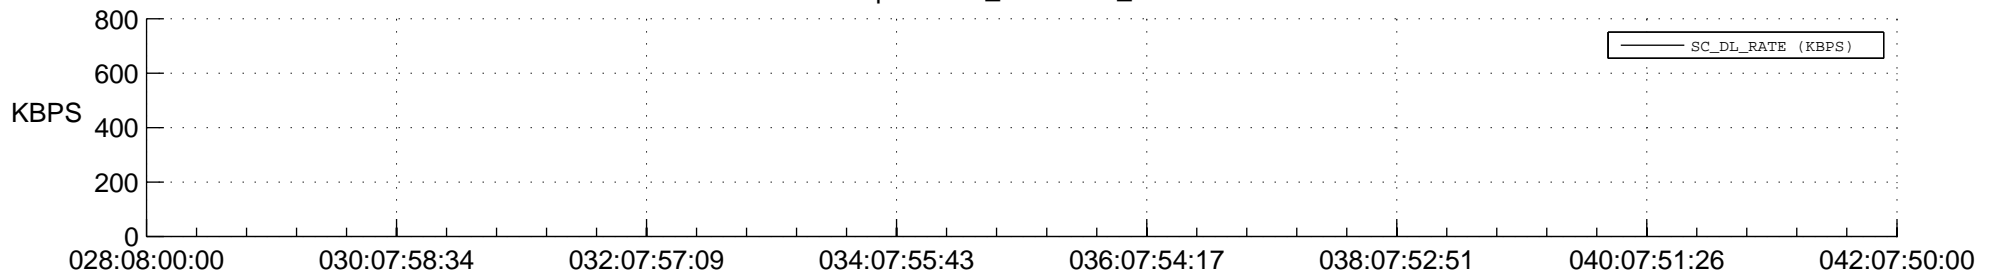

## Spacecraft\_DownLink\_Rate

Ground Time (2015:028:08:00:00.000 -2015:042:07:50:00.000)