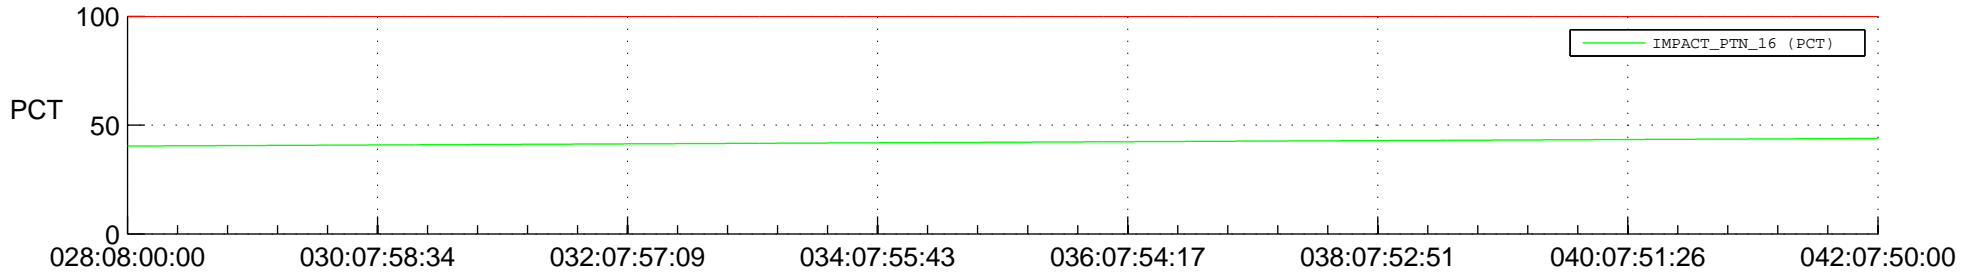

IMPACT_Percent_Full_Prediction