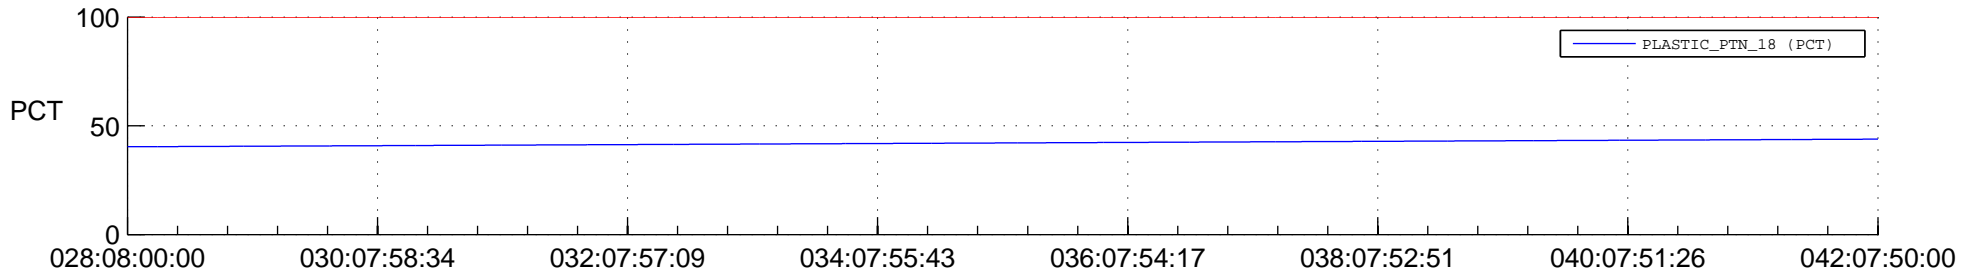

## Spacecraft\_DownLink\_Rate

Ground Time (2015:028:08:00:00.000 -2015:042:07:50:00.000)