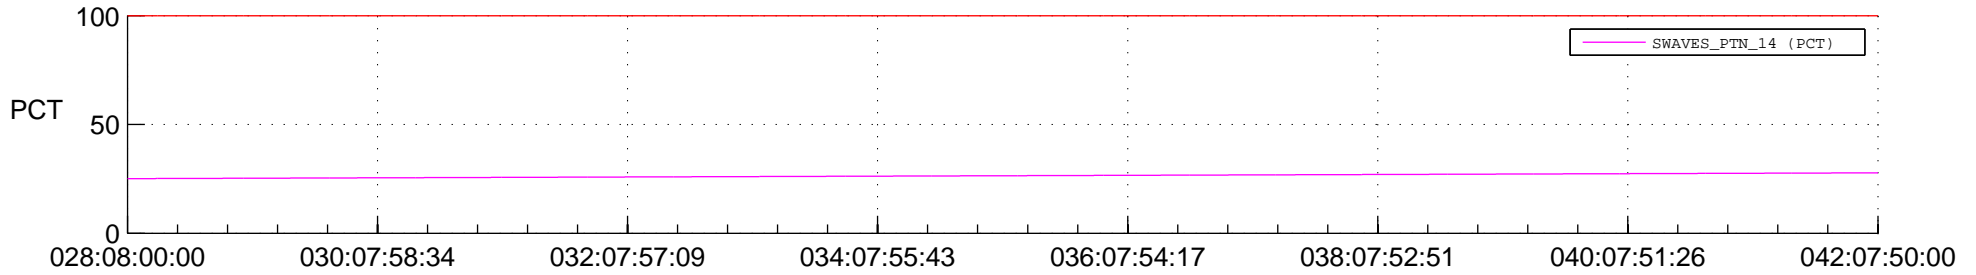

STEREO AHEAD SPACE WEATHER SSR PCT Full Prediction

SWAVES_Percent_Full_Prediction