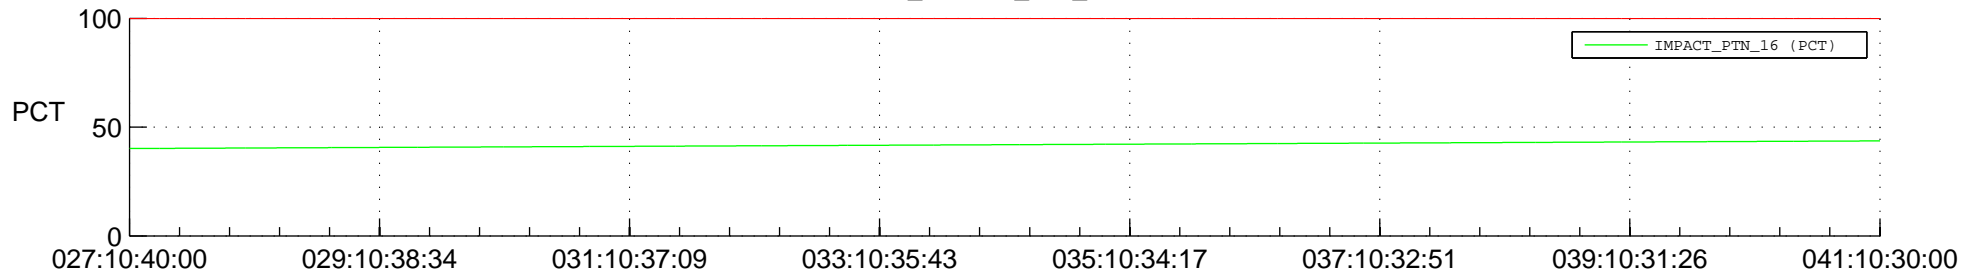

STEREO AHEAD SPACE WEATHER SSR PCT Full Prediction

SWAVES_Percent_Full_Prediction

IMPACT_Percent_Full_Prediction

PLASTIC_Percent_Full_Prediction

Spacecraft_DownLink_Rate

Ground Time (2015:027:10:40:00.000 -2015:041:10:30:00.000)