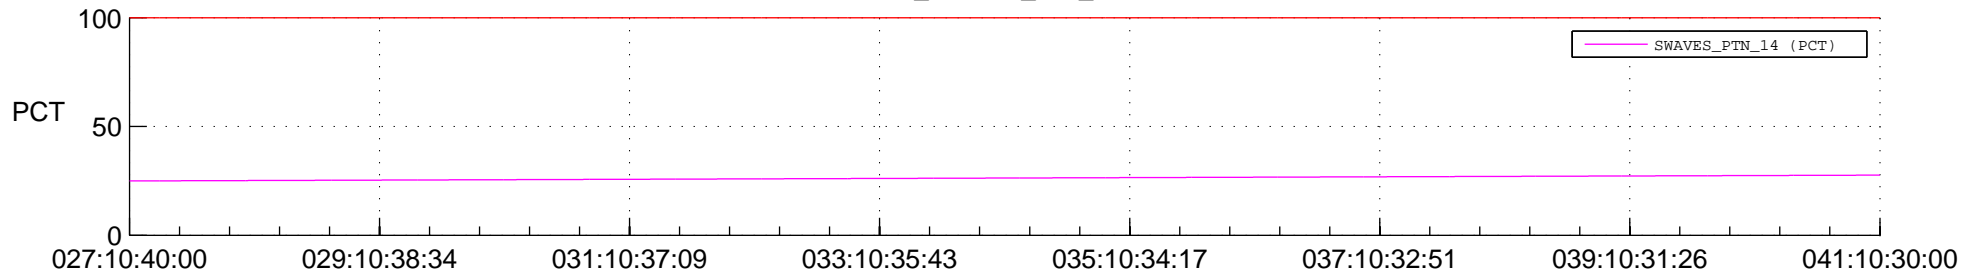

STEREO AHEAD SPACE WEATHER SSR PCT Full Prediction

SWAVES_Percent_Full_Prediction

IMPACT_Percent_Full_Prediction

PLASTIC_Percent_Full_Prediction

Spacecraft_DownLink_Rate

Ground Time (2015:027:10:40:00.000 -2015:041:10:30:00.000)