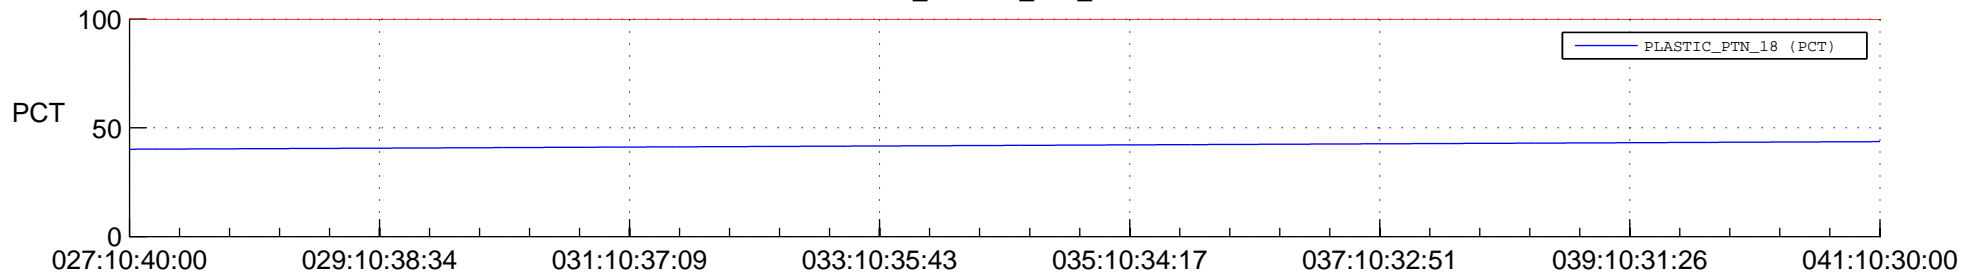

STEREO AHEAD SPACE WEATHER SSR PCT Full Prediction

SWAVES_Percent_Full_Prediction

IMPACT_Percent_Full_Prediction

PLASTIC_Percent_Full_Prediction

Spacecraft_DownLink_Rate

Ground Time (2015:027:10:40:00.000 -2015:041:10:30:00.000)