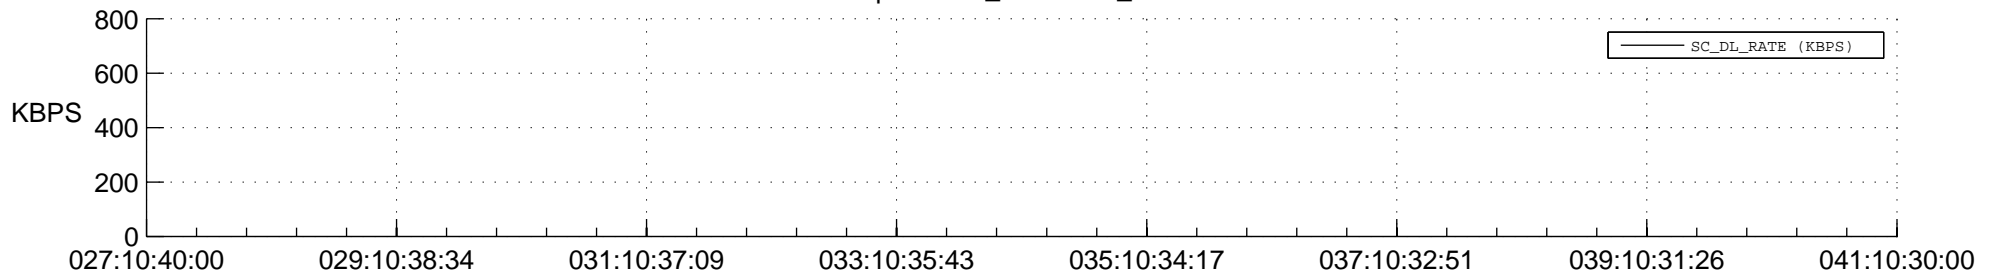

STEREO AHEAD SPACE WEATHER SSR PCT Full Prediction

SWAVES_Percent_Full_Prediction

IMPACT_Percent_Full_Prediction

PLASTIC_Percent_Full_Prediction

Spacecraft_DownLink_Rate

Ground Time (2015:027:10:40:00.000 -2015:041:10:30:00.000)