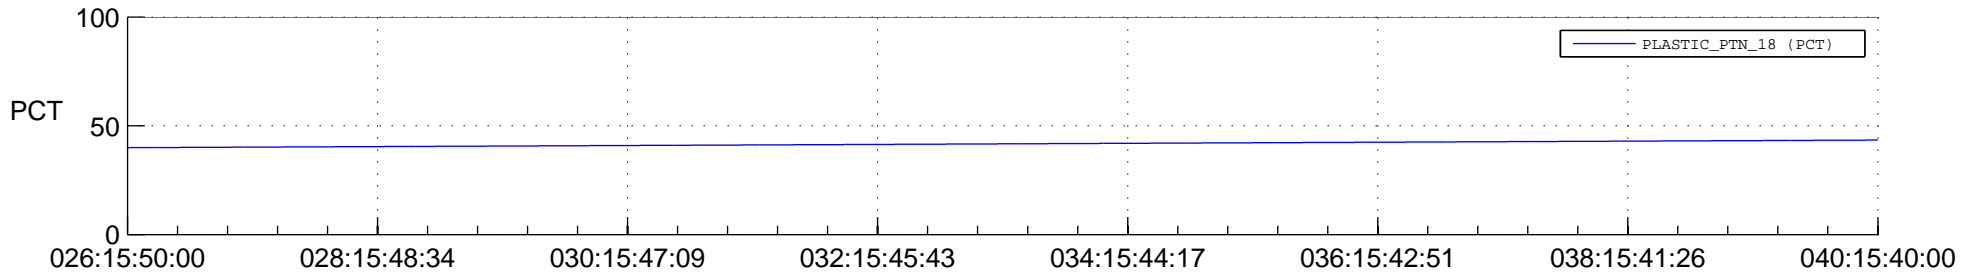

STEREO AHEAD SPACE WEATHER SSR PCT Full Prediction

SWAVES_Percent_Full_Prediction

IMPACT_Percent_Full_Prediction

PLASTIC_Percent_Full_Prediction

Spacecraft_DownLink_Rate

Ground Time (2015:026:15:50:00.000 -2015:040:15:40:00.000)