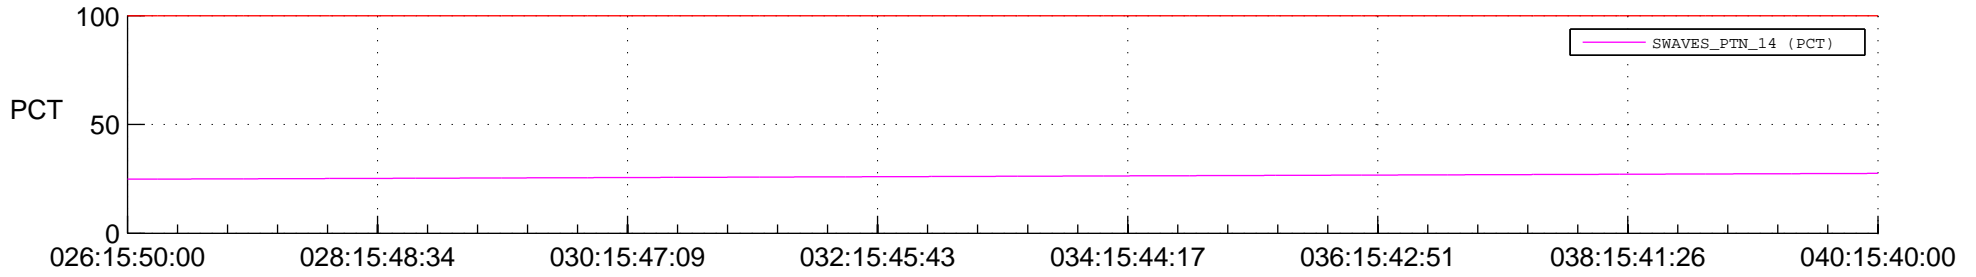

STEREO AHEAD SPACE WEATHER SSR PCT Full Prediction

SWAVES_Percent_Full_Prediction

IMPACT_Percent_Full_Prediction

PLASTIC_Percent_Full_Prediction

Spacecraft_DownLink_Rate

Ground Time (2015:026:15:50:00.000 -2015:040:15:40:00.000)