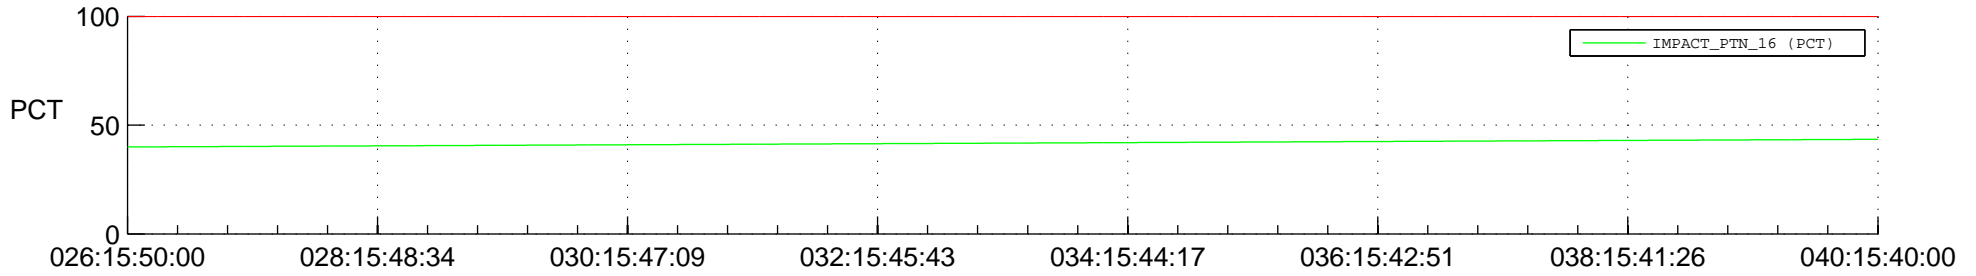

STEREO AHEAD SPACE WEATHER SSR PCT Full Prediction

SWAVES_Percent_Full_Prediction

IMPACT_Percent_Full_Prediction

PLASTIC_Percent_Full_Prediction

Spacecraft_DownLink_Rate

Ground Time (2015:026:15:50:00.000 -2015:040:15:40:00.000)