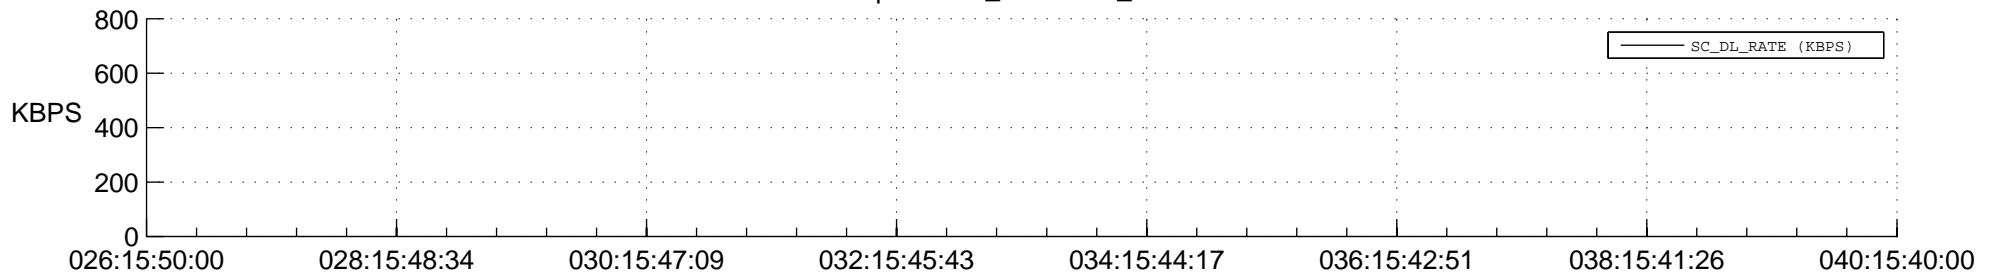

STEREO AHEAD SPACE WEATHER SSR PCT Full Prediction

SWAVES_Percent_Full_Prediction

IMPACT_Percent_Full_Prediction

PLASTIC_Percent_Full_Prediction

Spacecraft_DownLink_Rate

Ground Time (2015:026:15:50:00.000 -2015:040:15:40:00.000)