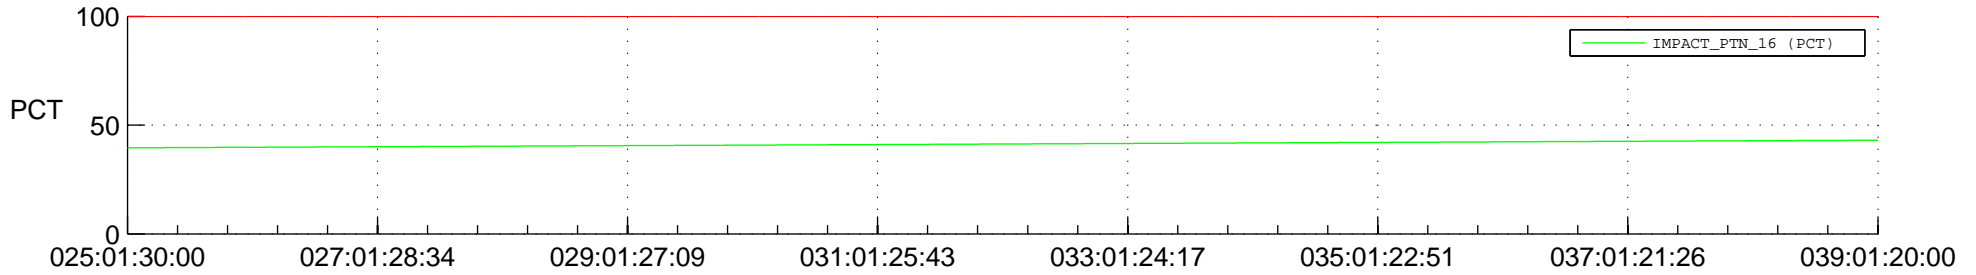

STEREO AHEAD SPACE WEATHER SSR PCT Full Prediction

SWAVES_Percent_Full_Prediction

IMPACT_Percent_Full_Prediction

PLASTIC_Percent_Full_Prediction

Spacecraft_DownLink_Rate

Ground Time (2015:025:01:30:00.000 -2015:039:01:20:00.000)