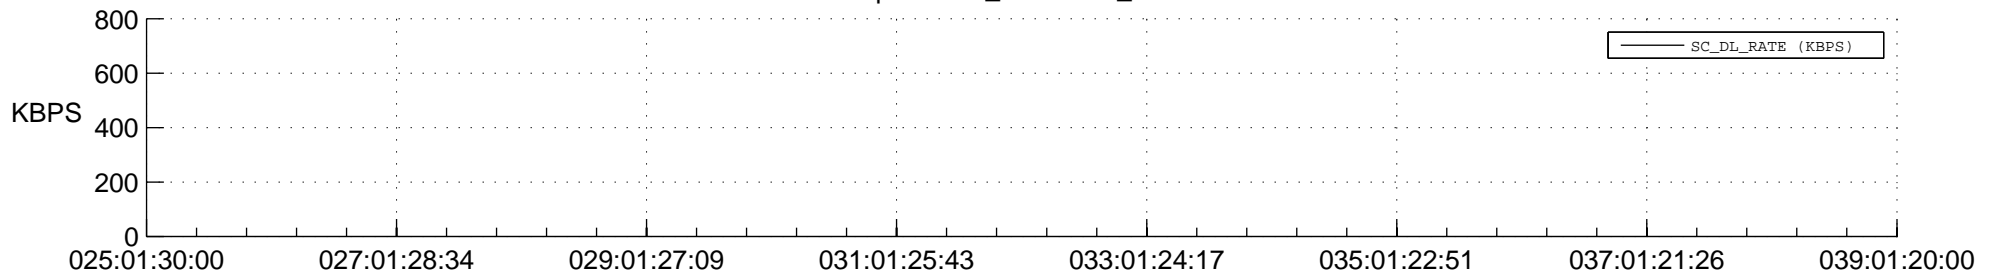

STEREO AHEAD SPACE WEATHER SSR PCT Full Prediction

SWAVES_Percent_Full_Prediction

IMPACT_Percent_Full_Prediction

PLASTIC_Percent_Full_Prediction

Spacecraft_DownLink_Rate

Ground Time (2015:025:01:30:00.000 -2015:039:01:20:00.000)