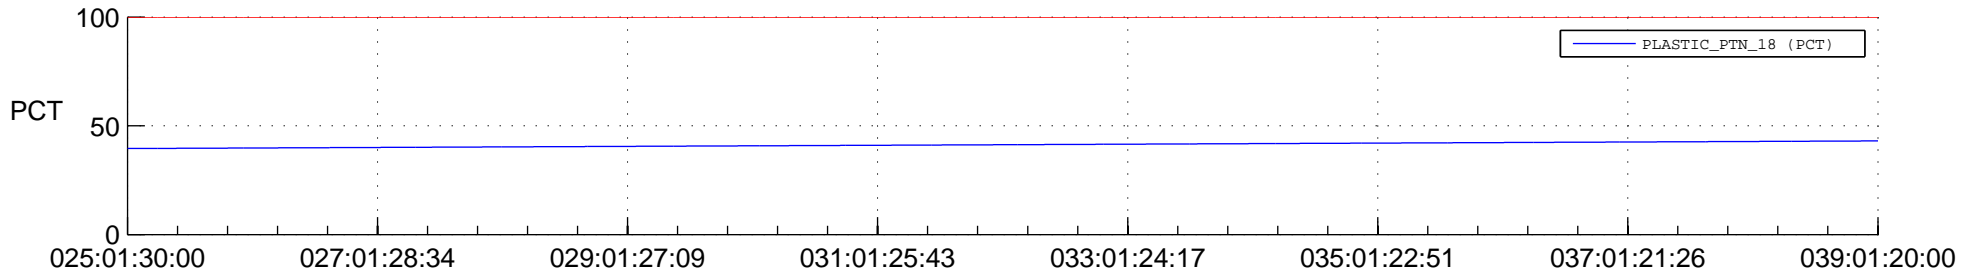

STEREO AHEAD SPACE WEATHER SSR PCT Full Prediction

SWAVES_Percent_Full_Prediction

IMPACT_Percent_Full_Prediction

PLASTIC_Percent_Full_Prediction

Spacecraft_DownLink_Rate

Ground Time (2015:025:01:30:00.000 -2015:039:01:20:00.000)