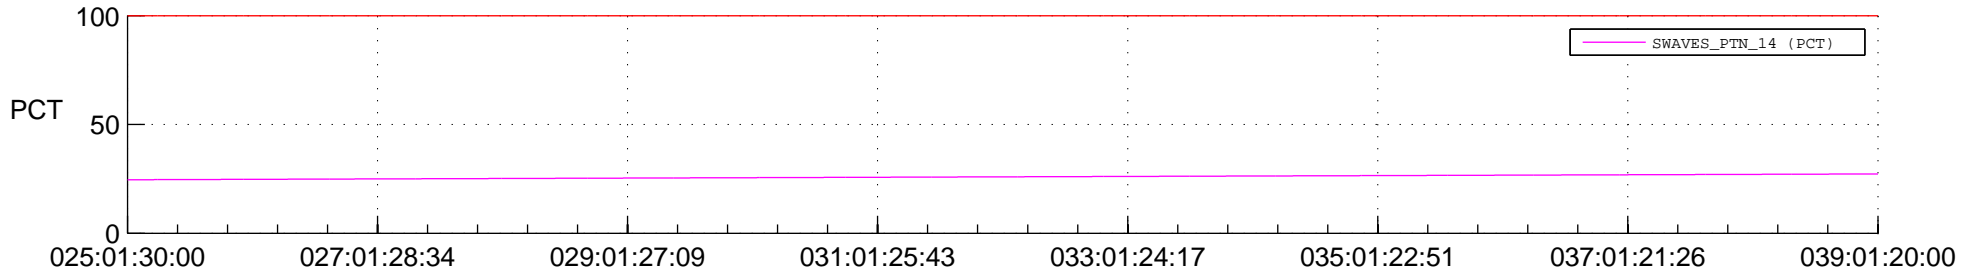

STEREO AHEAD SPACE WEATHER SSR PCT Full Prediction

SWAVES_Percent_Full_Prediction

IMPACT_Percent_Full_Prediction

PLASTIC_Percent_Full_Prediction

Spacecraft_DownLink_Rate

Ground Time (2015:025:01:30:00.000 -2015:039:01:20:00.000)