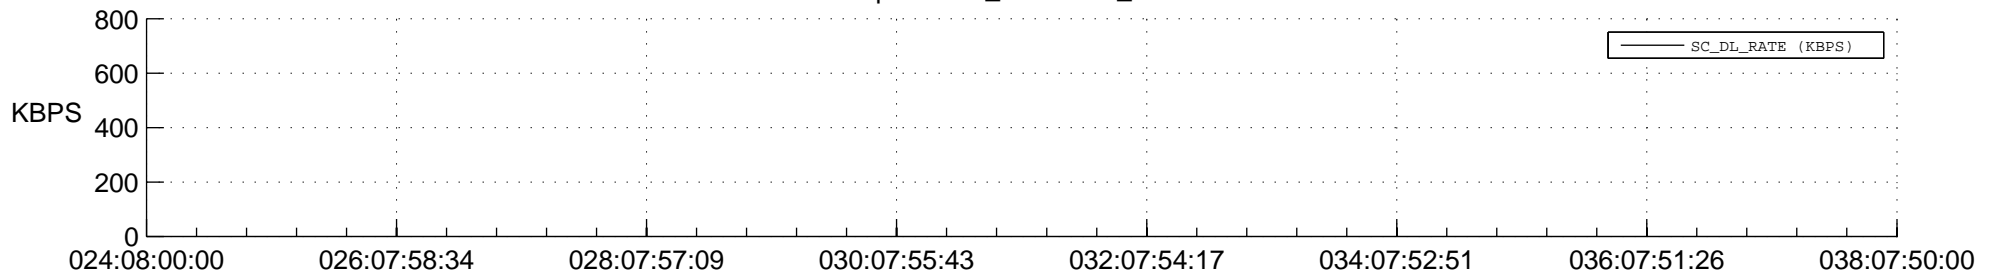

## Spacecraft\_DownLink\_Rate

Ground Time (2015:024:08:00:00.000 -2015:038:07:50:00.000)