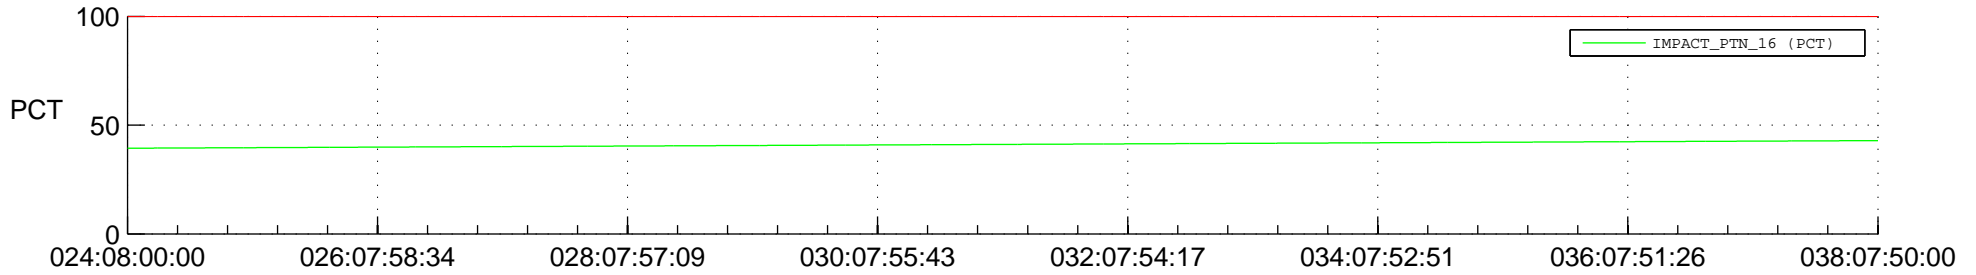

IMPACT_Percent_Full_Prediction