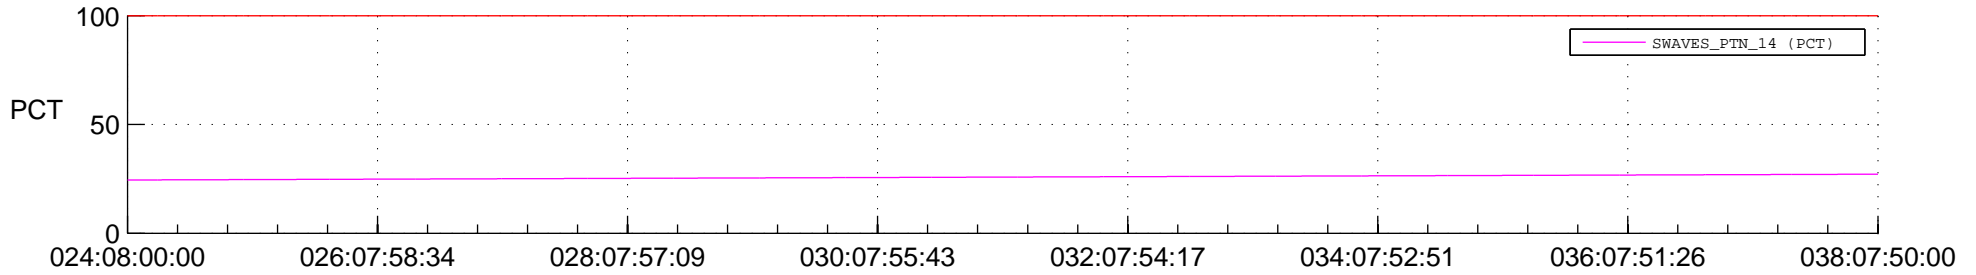

STEREO AHEAD SPACE WEATHER SSR PCT Full Prediction

SWAVES_Percent_Full_Prediction