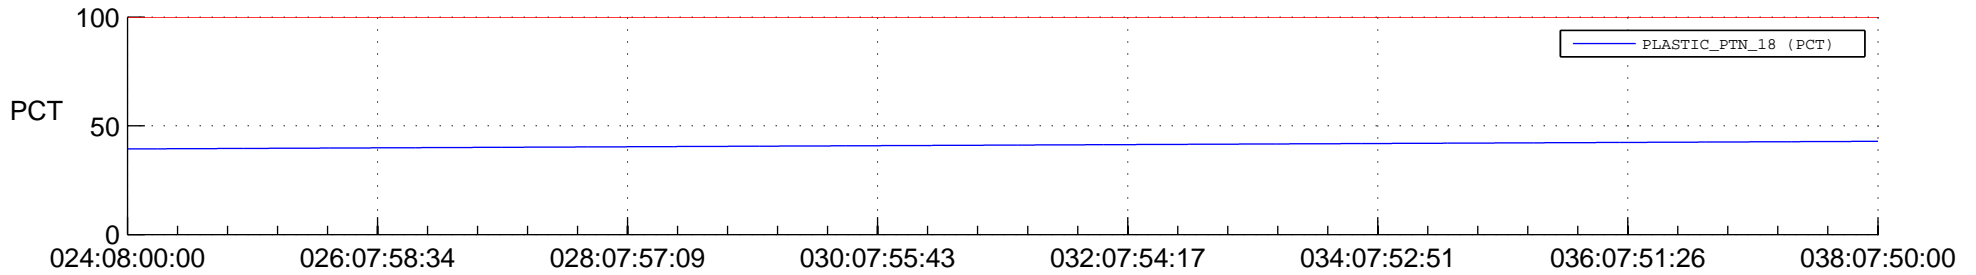

## Spacecraft\_DownLink\_Rate

Ground Time (2015:024:08:00:00.000 -2015:038:07:50:00.000)