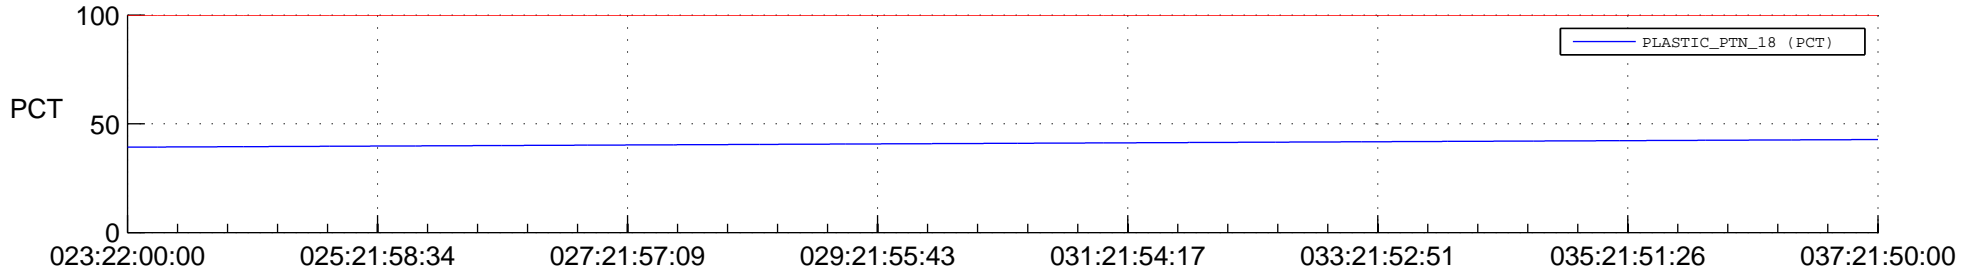

STEREO AHEAD SPACE WEATHER SSR PCT Full Prediction

SWAVES_Percent_Full_Prediction

IMPACT_Percent_Full_Prediction

PLASTIC_Percent_Full_Prediction

Spacecraft_DownLink_Rate

Ground Time (2015:023:22:00:00.000 -2015:037:21:50:00.000)