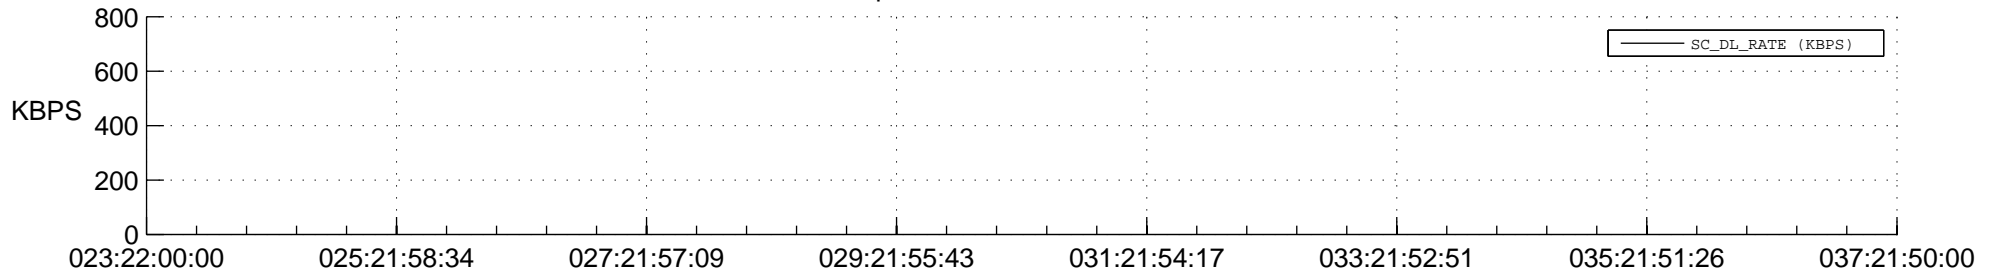

STEREO AHEAD SPACE WEATHER SSR PCT Full Prediction

SWAVES_Percent_Full_Prediction

IMPACT_Percent_Full_Prediction

PLASTIC_Percent_Full_Prediction

Spacecraft_DownLink_Rate

Ground Time (2015:023:22:00:00.000 -2015:037:21:50:00.000)