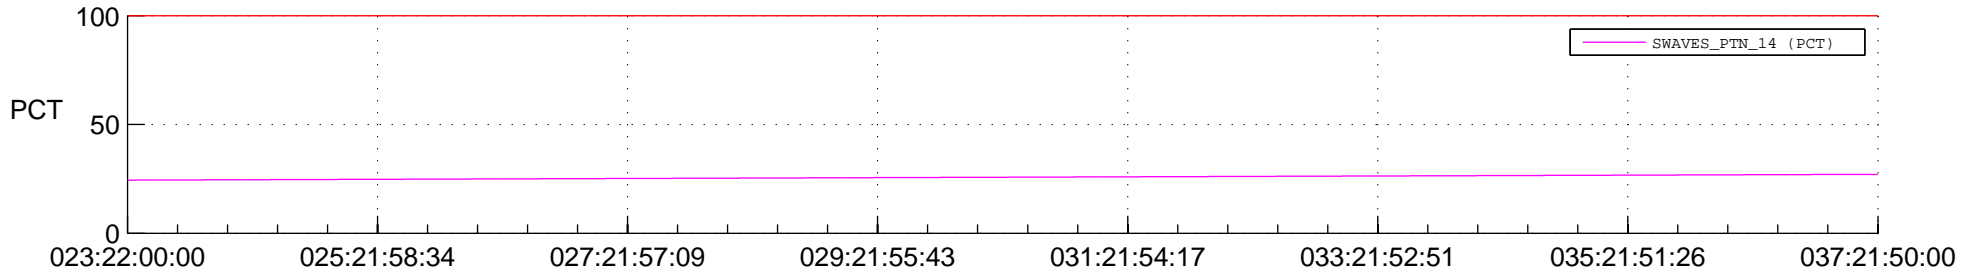

STEREO AHEAD SPACE WEATHER SSR PCT Full Prediction

SWAVES_Percent_Full_Prediction

IMPACT_Percent_Full_Prediction

PLASTIC_Percent_Full_Prediction

Spacecraft_DownLink_Rate

Ground Time (2015:023:22:00:00.000 -2015:037:21:50:00.000)