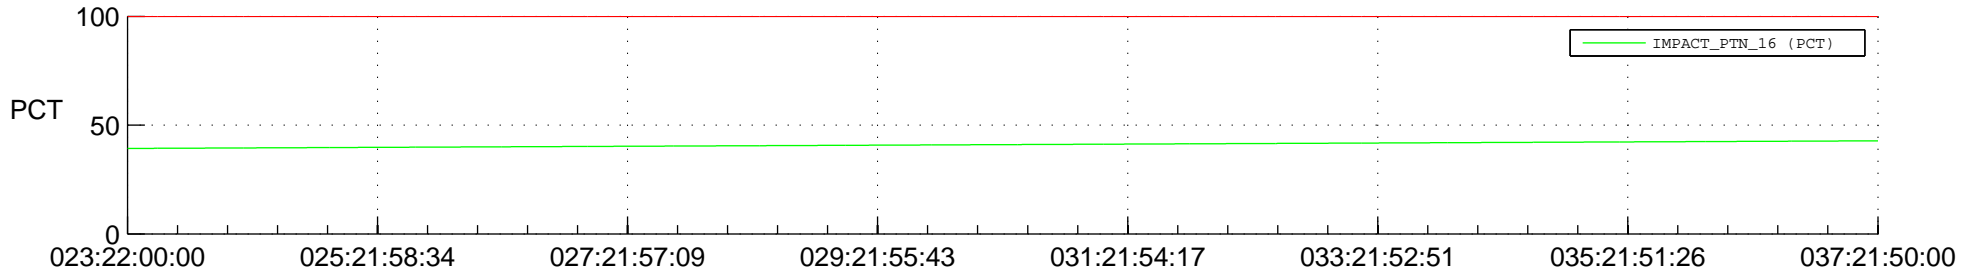

STEREO AHEAD SPACE WEATHER SSR PCT Full Prediction

SWAVES_Percent_Full_Prediction

IMPACT_Percent_Full_Prediction

PLASTIC_Percent_Full_Prediction

Spacecraft_DownLink_Rate

Ground Time (2015:023:22:00:00.000 -2015:037:21:50:00.000)