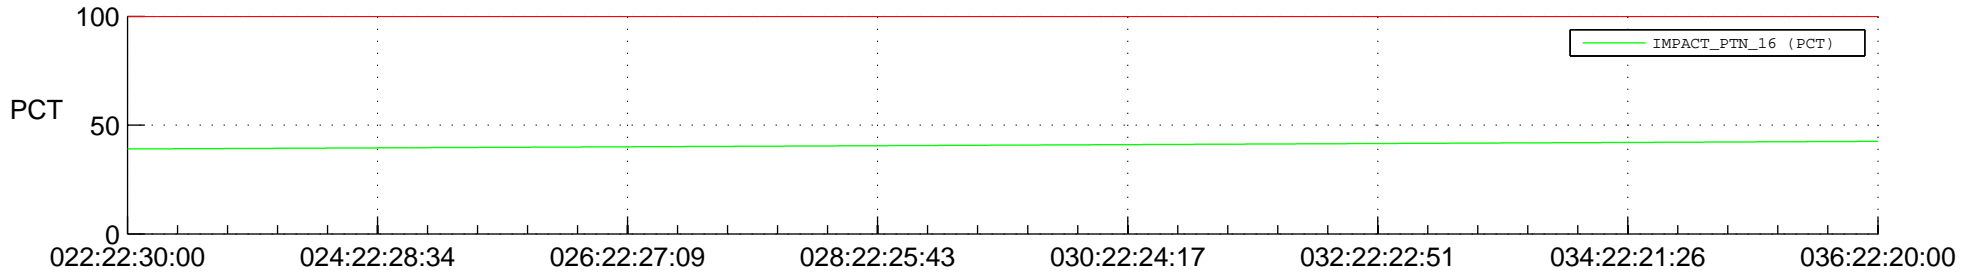

STEREO AHEAD SPACE WEATHER SSR PCT Full Prediction

SWAVES_Percent_Full_Prediction

IMPACT_Percent_Full_Prediction

PLASTIC_Percent_Full_Prediction

Spacecraft_DownLink_Rate

Ground Time (2015:022:22:30:00.000 -2015:036:22:20:00.000)