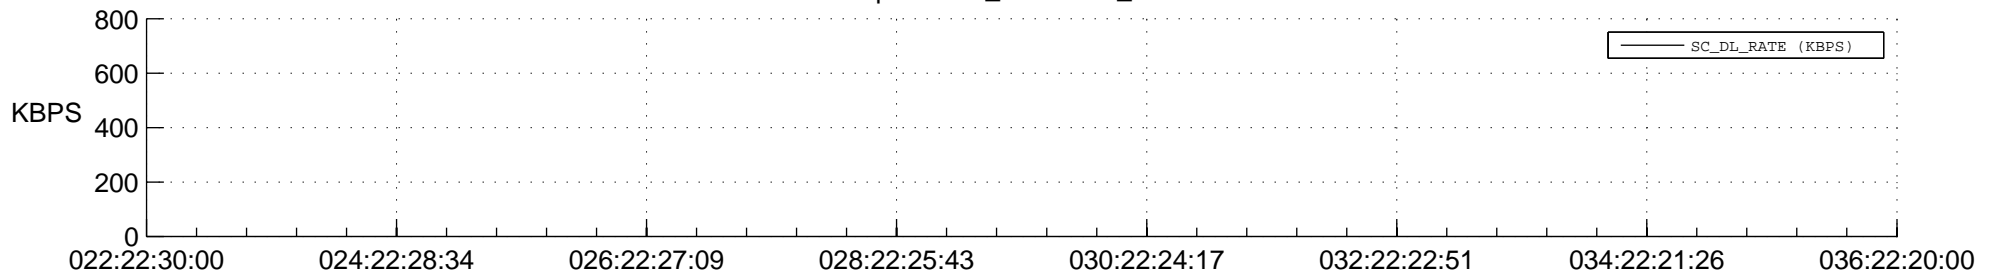

STEREO AHEAD SPACE WEATHER SSR PCT Full Prediction

SWAVES_Percent_Full_Prediction

IMPACT_Percent_Full_Prediction

PLASTIC_Percent_Full_Prediction

Spacecraft_DownLink_Rate

Ground Time (2015:022:22:30:00.000 -2015:036:22:20:00.000)