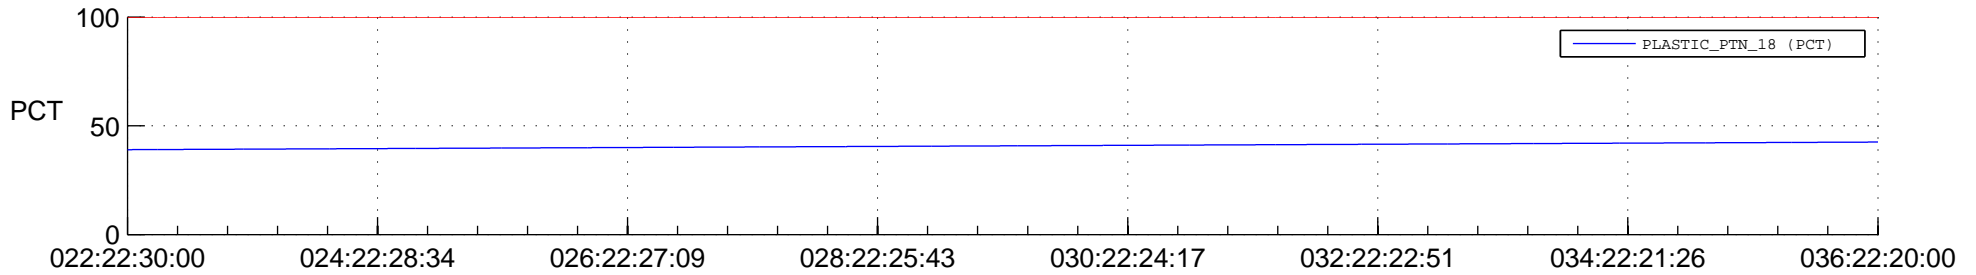

STEREO AHEAD SPACE WEATHER SSR PCT Full Prediction

SWAVES_Percent_Full_Prediction

IMPACT_Percent_Full_Prediction

PLASTIC_Percent_Full_Prediction

Spacecraft_DownLink_Rate

Ground Time (2015:022:22:30:00.000 -2015:036:22:20:00.000)