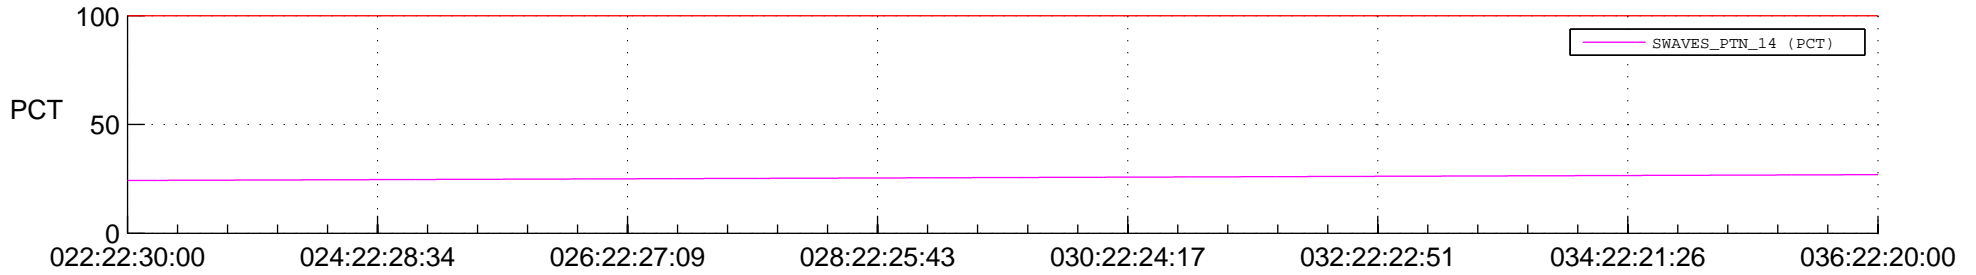

STEREO AHEAD SPACE WEATHER SSR PCT Full Prediction

SWAVES_Percent_Full_Prediction

IMPACT_Percent_Full_Prediction

PLASTIC_Percent_Full_Prediction

Spacecraft_DownLink_Rate

Ground Time (2015:022:22:30:00.000 -2015:036:22:20:00.000)