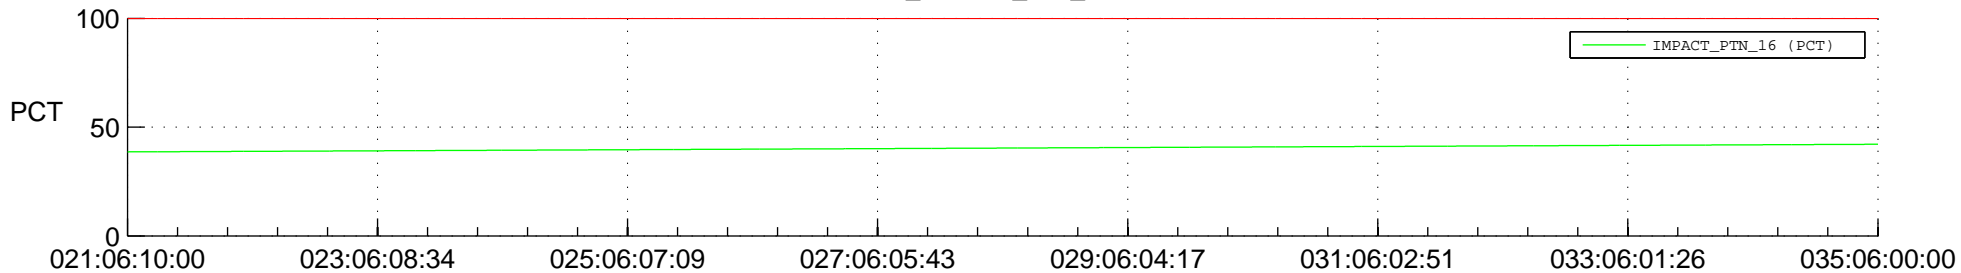

STEREO AHEAD SPACE WEATHER SSR PCT Full Prediction

SWAVES_Percent_Full_Prediction

IMPACT_Percent_Full_Prediction

PLASTIC_Percent_Full_Prediction

Spacecraft_DownLink_Rate

Ground Time (2015:021:06:10:00.000 -2015:035:06:00:00.000)