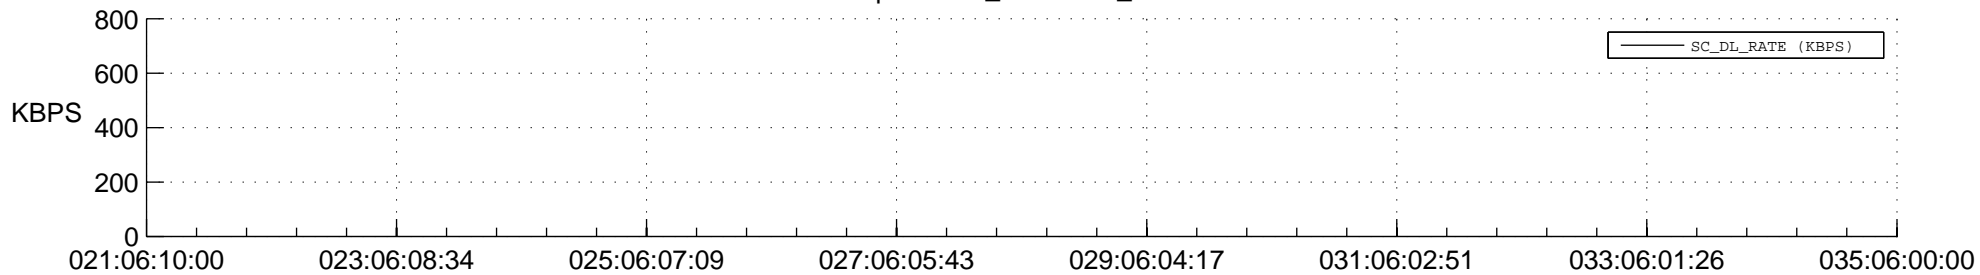

STEREO AHEAD SPACE WEATHER SSR PCT Full Prediction

SWAVES_Percent_Full_Prediction

IMPACT_Percent_Full_Prediction

PLASTIC_Percent_Full_Prediction

Spacecraft_DownLink_Rate

Ground Time (2015:021:06:10:00.000 -2015:035:06:00:00.000)