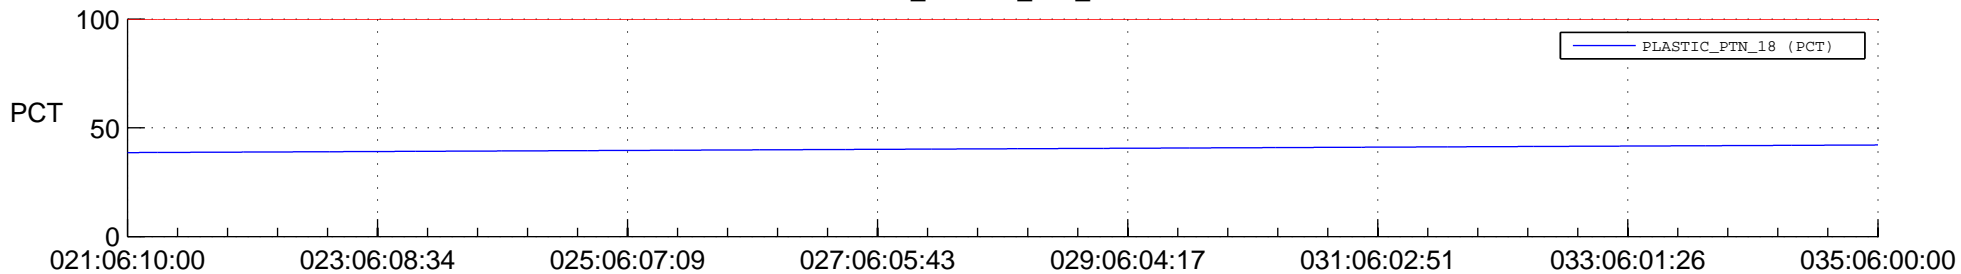

STEREO AHEAD SPACE WEATHER SSR PCT Full Prediction

SWAVES_Percent_Full_Prediction

IMPACT_Percent_Full_Prediction

PLASTIC_Percent_Full_Prediction

Spacecraft_DownLink_Rate

Ground Time (2015:021:06:10:00.000 -2015:035:06:00:00.000)