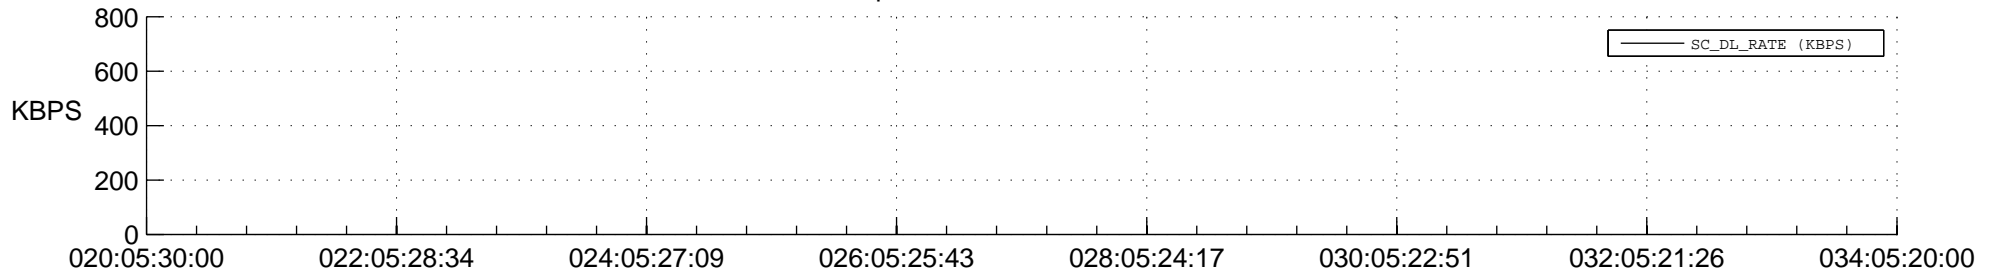

STEREO AHEAD SPACE WEATHER SSR PCT Full Prediction

SWAVES_Percent_Full_Prediction

IMPACT_Percent_Full_Prediction

PLASTIC_Percent_Full_Prediction

Spacecraft_DownLink_Rate

Ground Time (2015:020:05:30:00.000 -2015:034:05:20:00.000)