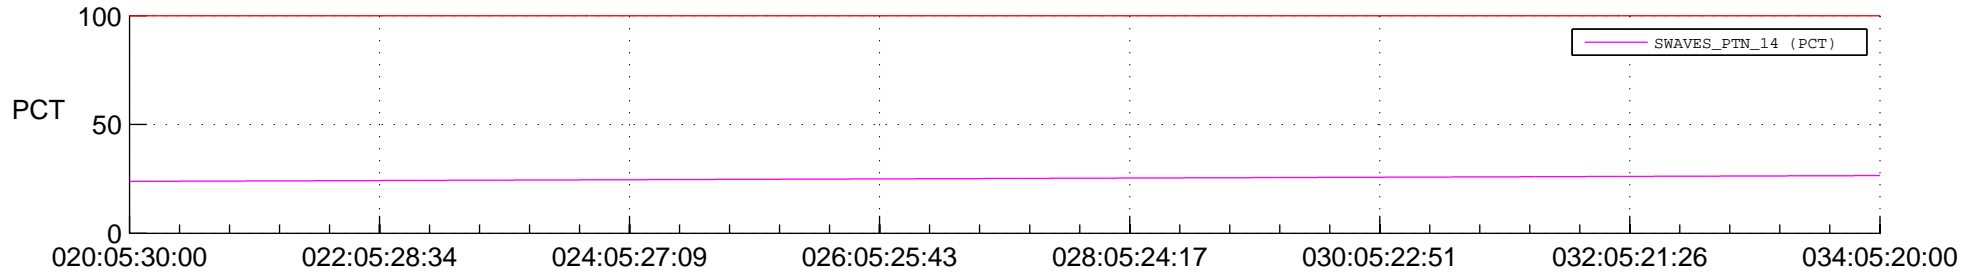

STEREO AHEAD SPACE WEATHER SSR PCT Full Prediction

SWAVES_Percent_Full_Prediction

IMPACT_Percent_Full_Prediction

PLASTIC_Percent_Full_Prediction

Spacecraft_DownLink_Rate

Ground Time (2015:020:05:30:00.000 -2015:034:05:20:00.000)