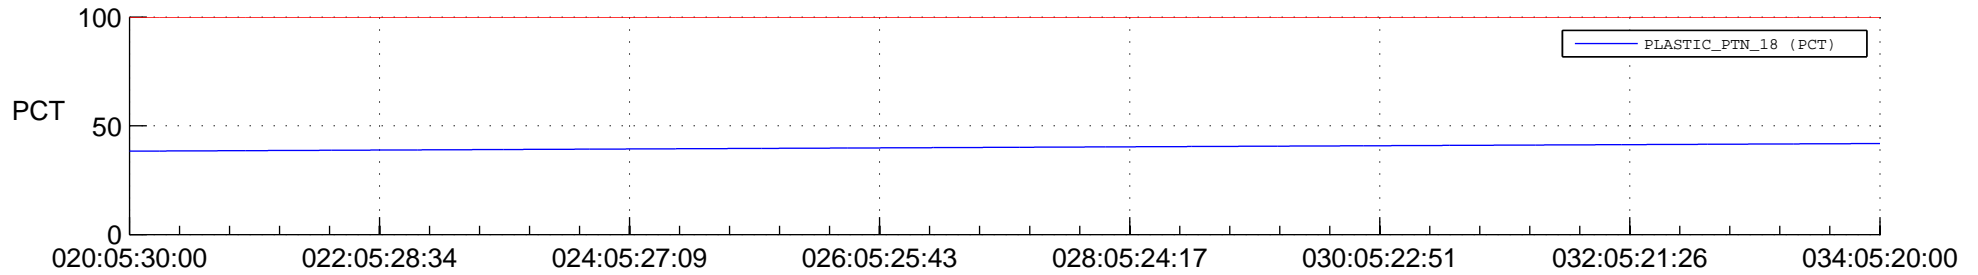

STEREO AHEAD SPACE WEATHER SSR PCT Full Prediction

SWAVES_Percent_Full_Prediction

IMPACT_Percent_Full_Prediction

PLASTIC_Percent_Full_Prediction

Spacecraft_DownLink_Rate

Ground Time (2015:020:05:30:00.000 -2015:034:05:20:00.000)