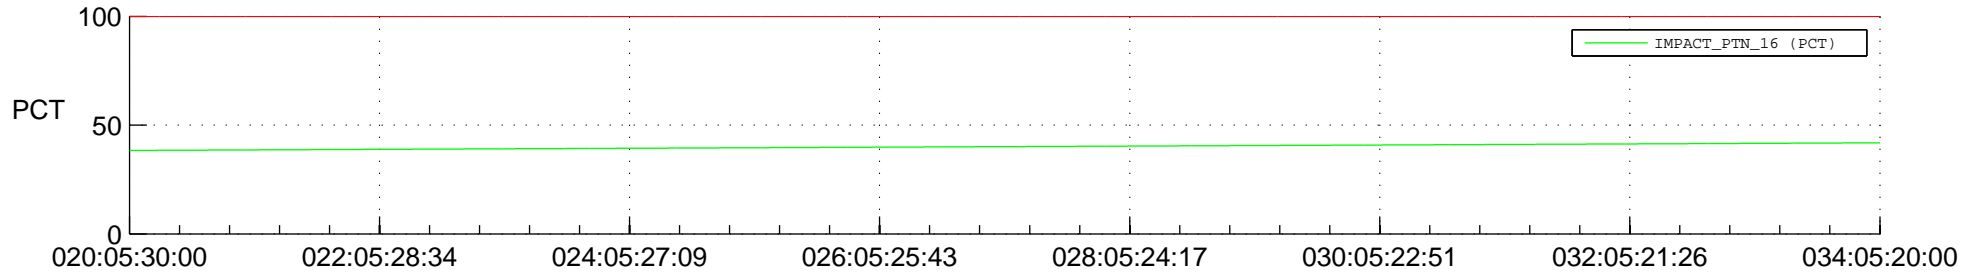

STEREO AHEAD SPACE WEATHER SSR PCT Full Prediction

SWAVES_Percent_Full_Prediction

IMPACT_Percent_Full_Prediction

PLASTIC_Percent_Full_Prediction

Spacecraft_DownLink_Rate

Ground Time (2015:020:05:30:00.000 -2015:034:05:20:00.000)