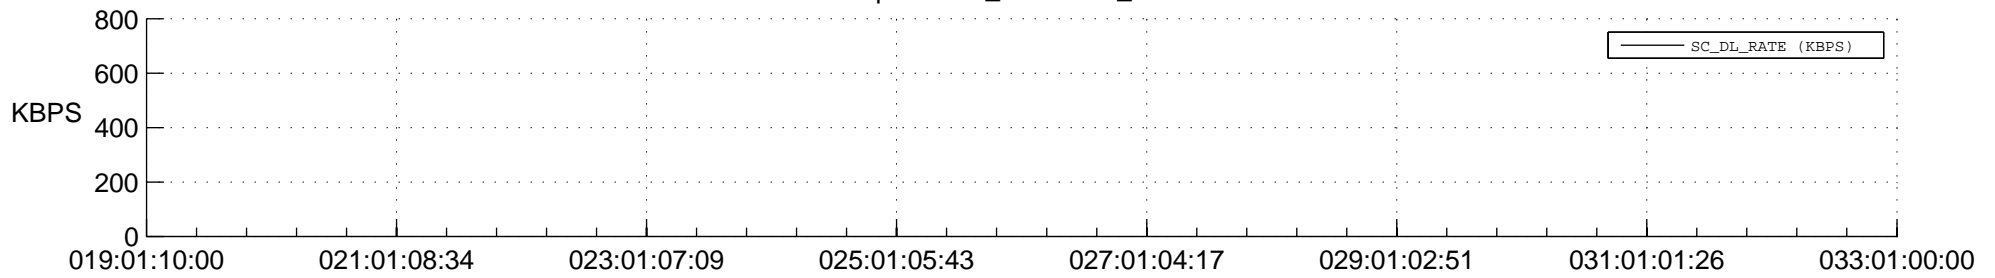

## Spacecraft\_DownLink\_Rate

Ground Time (2015:019:01:10:00.000 -2015:033:01:00:00.000)