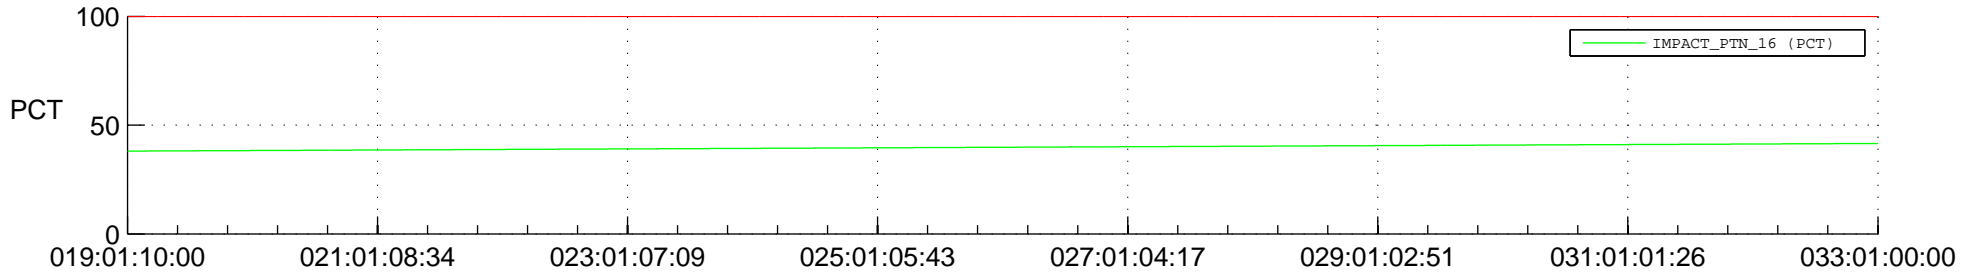

IMPACT_Percent_Full_Prediction