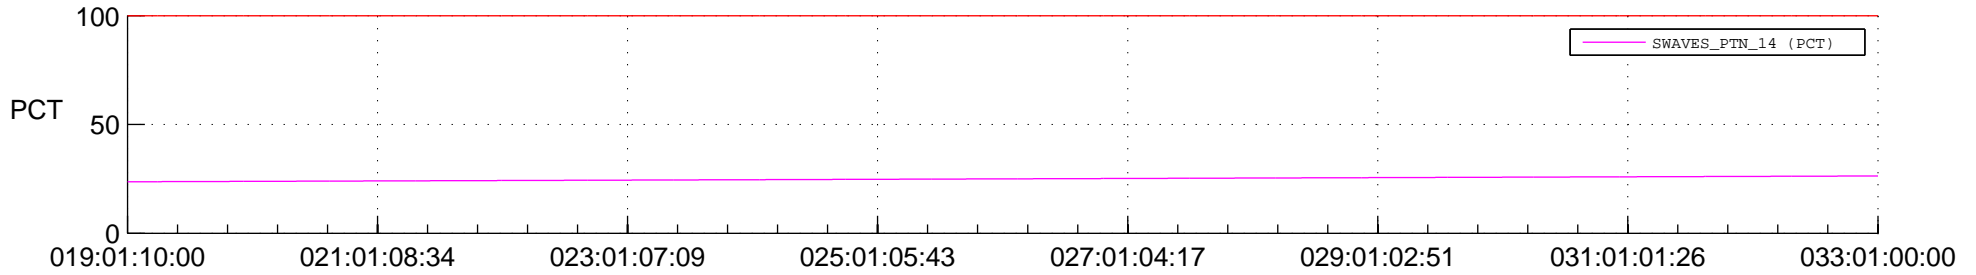

STEREO AHEAD SPACE WEATHER SSR PCT Full Prediction

SWAVES_Percent_Full_Prediction