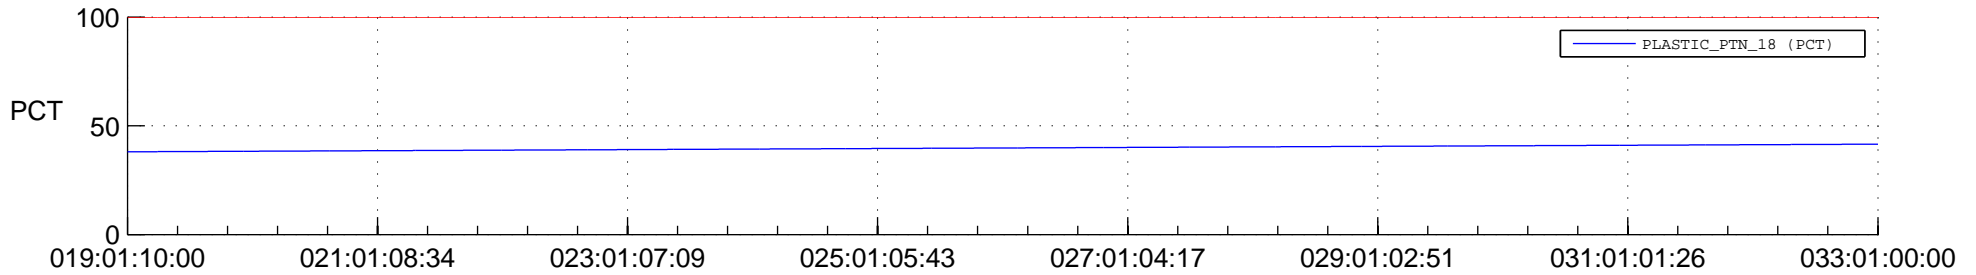

## SWAVES\_Percent\_Full\_Prediction

## Spacecraft\_DownLink\_Rate

Ground Time (2015:019:01:10:00.000 -2015:033:01:00:00.000)