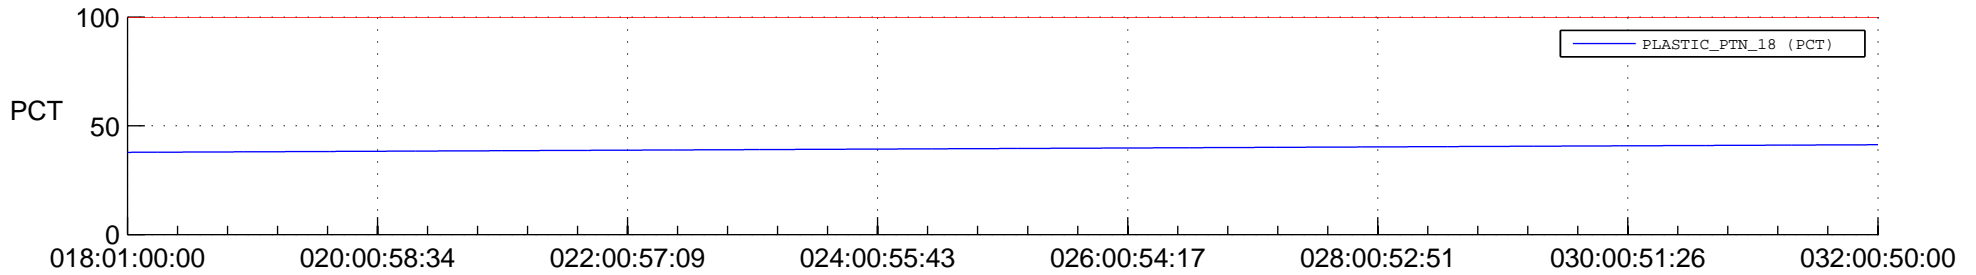

STEREO AHEAD SPACE WEATHER SSR PCT Full Prediction

SWAVES_Percent_Full_Prediction

IMPACT_Percent_Full_Prediction

PLASTIC_Percent_Full_Prediction

Spacecraft_DownLink_Rate

Ground Time (2015:018:01:00:00.000 -2015:032:00:50:00.000)