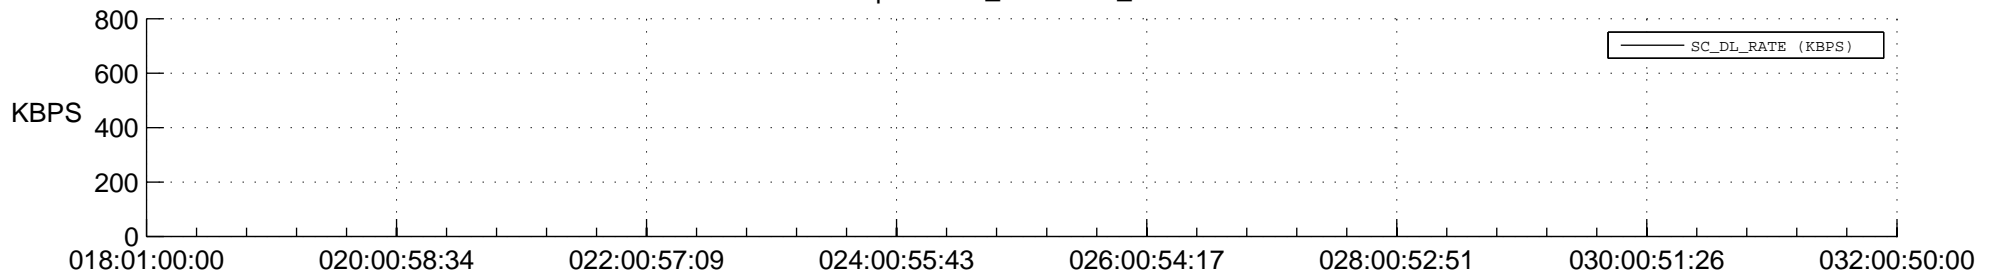

STEREO AHEAD SPACE WEATHER SSR PCT Full Prediction

SWAVES_Percent_Full_Prediction

IMPACT_Percent_Full_Prediction

PLASTIC_Percent_Full_Prediction

Spacecraft_DownLink_Rate

Ground Time (2015:018:01:00:00.000 -2015:032:00:50:00.000)