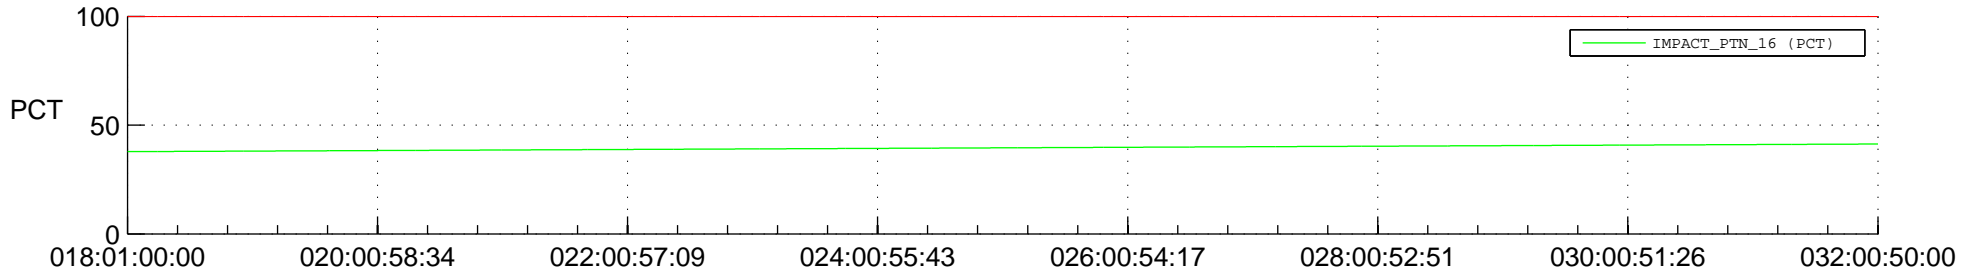

STEREO AHEAD SPACE WEATHER SSR PCT Full Prediction

SWAVES_Percent_Full_Prediction

IMPACT_Percent_Full_Prediction

PLASTIC_Percent_Full_Prediction

Spacecraft_DownLink_Rate

Ground Time (2015:018:01:00:00.000 -2015:032:00:50:00.000)