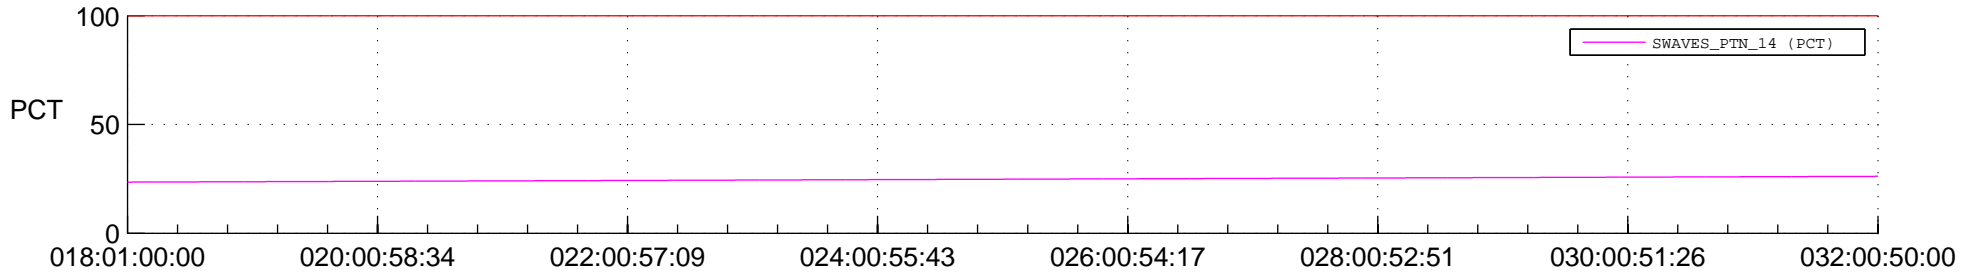

STEREO AHEAD SPACE WEATHER SSR PCT Full Prediction

SWAVES_Percent_Full_Prediction

IMPACT_Percent_Full_Prediction

PLASTIC_Percent_Full_Prediction

Spacecraft_DownLink_Rate

Ground Time (2015:018:01:00:00.000 -2015:032:00:50:00.000)