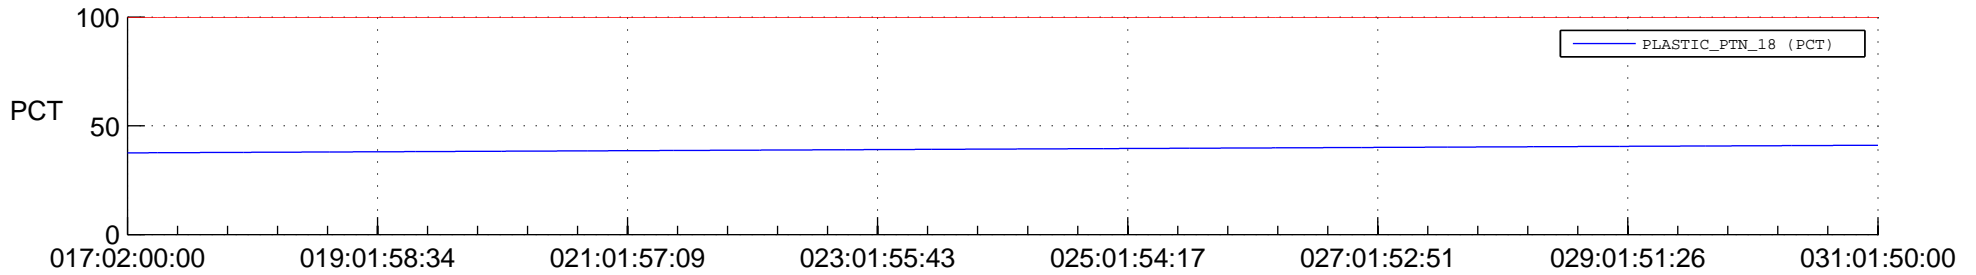

## SWAVES\_Percent\_Full\_Prediction

## Spacecraft\_DownLink\_Rate

Ground Time (2015:017:02:00:00.000 -2015:031:01:50:00.000)