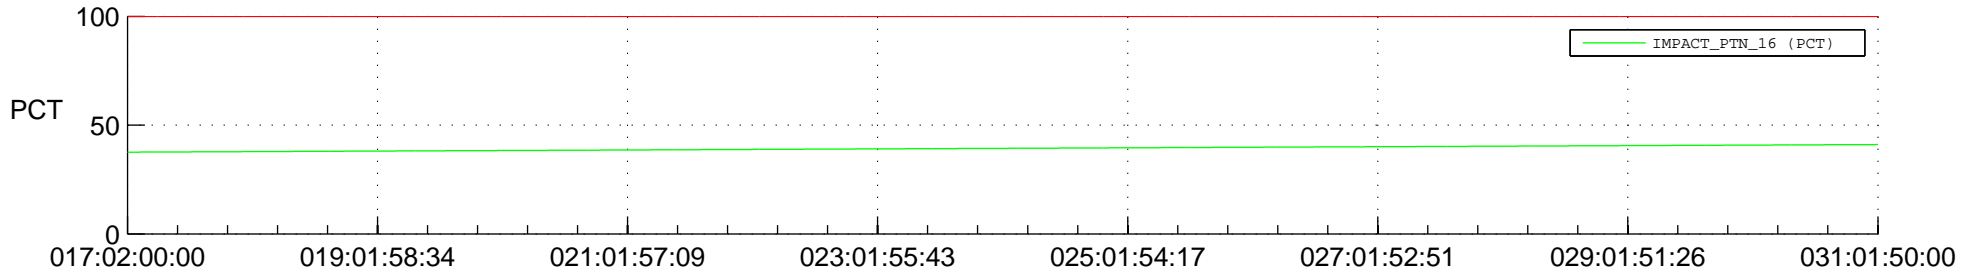

IMPACT_Percent_Full_Prediction