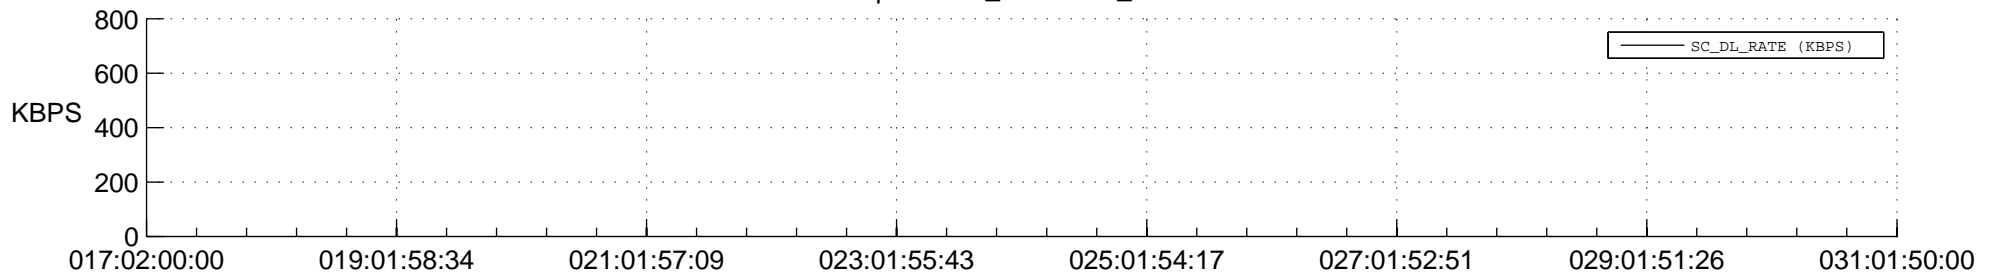

## Spacecraft\_DownLink\_Rate

Ground Time (2015:017:02:00:00.000 -2015:031:01:50:00.000)