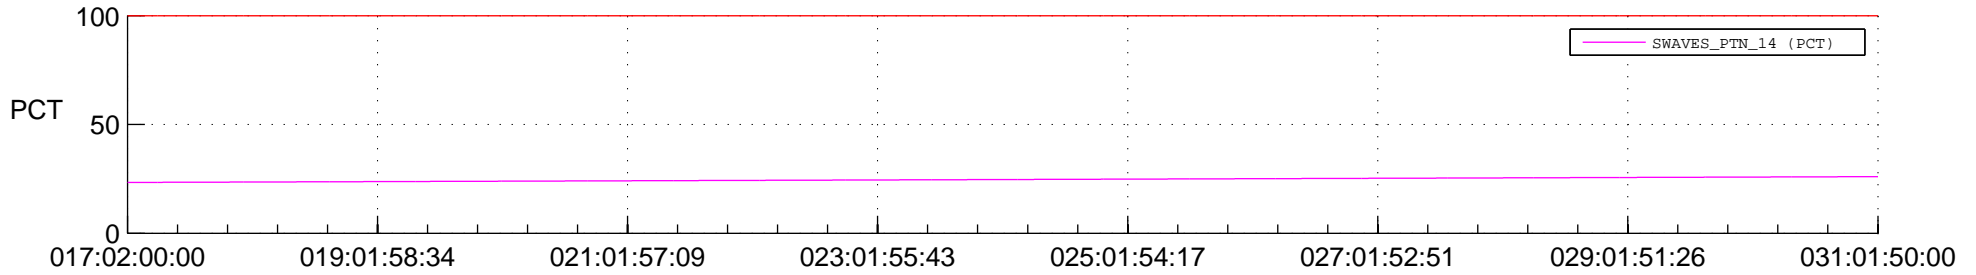

STEREO AHEAD SPACE WEATHER SSR PCT Full Prediction

SWAVES_Percent_Full_Prediction