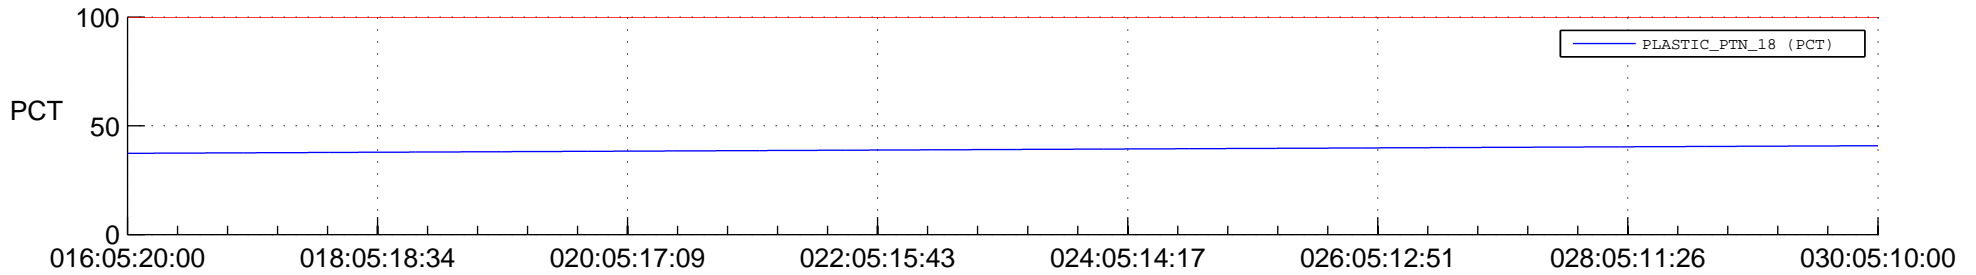

## SWAVES\_Percent\_Full\_Prediction

## Spacecraft\_DownLink\_Rate

Ground Time (2015:016:05:20:00.000 -2015:030:05:10:00.000)