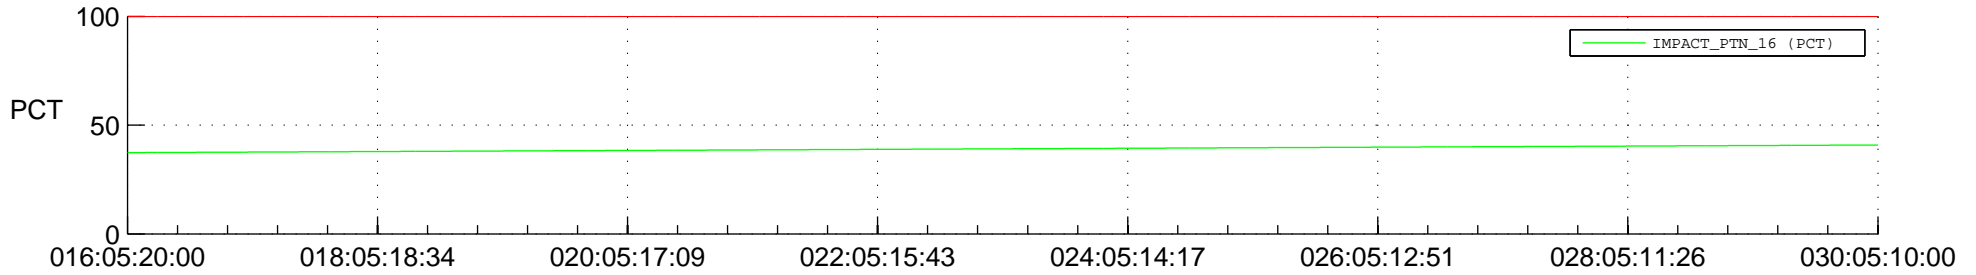

IMPACT_Percent_Full_Prediction