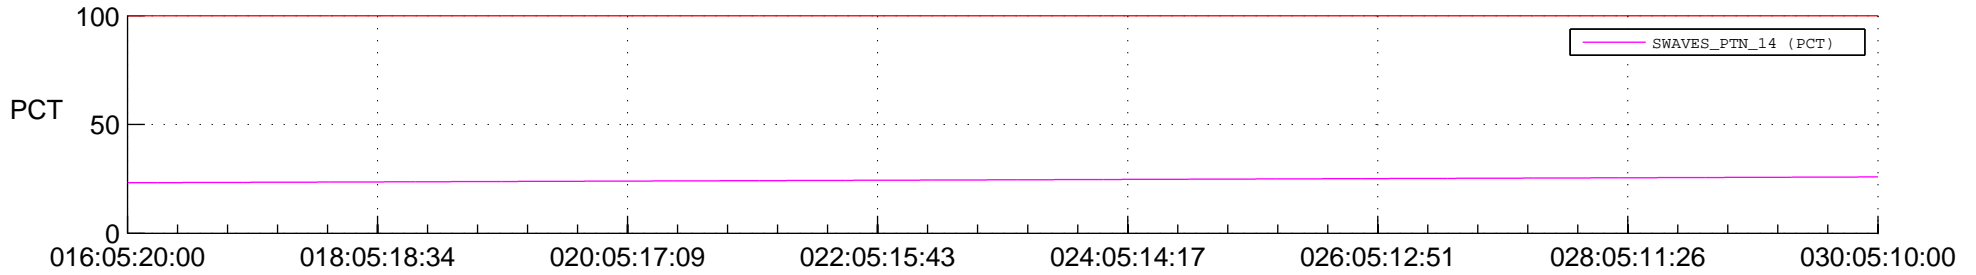

STEREO AHEAD SPACE WEATHER SSR PCT Full Prediction

SWAVES_Percent_Full_Prediction