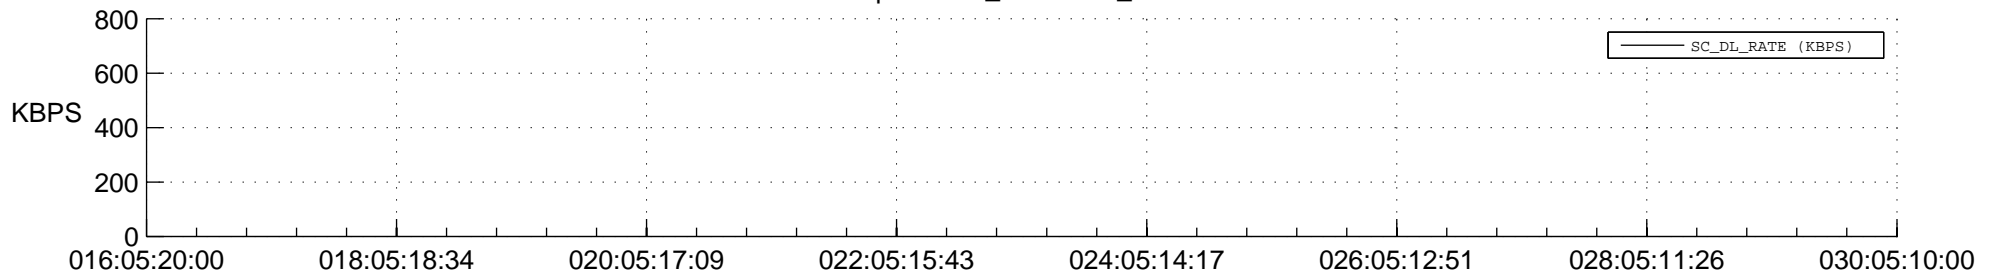

## Spacecraft\_DownLink\_Rate

Ground Time (2015:016:05:20:00.000 -2015:030:05:10:00.000)