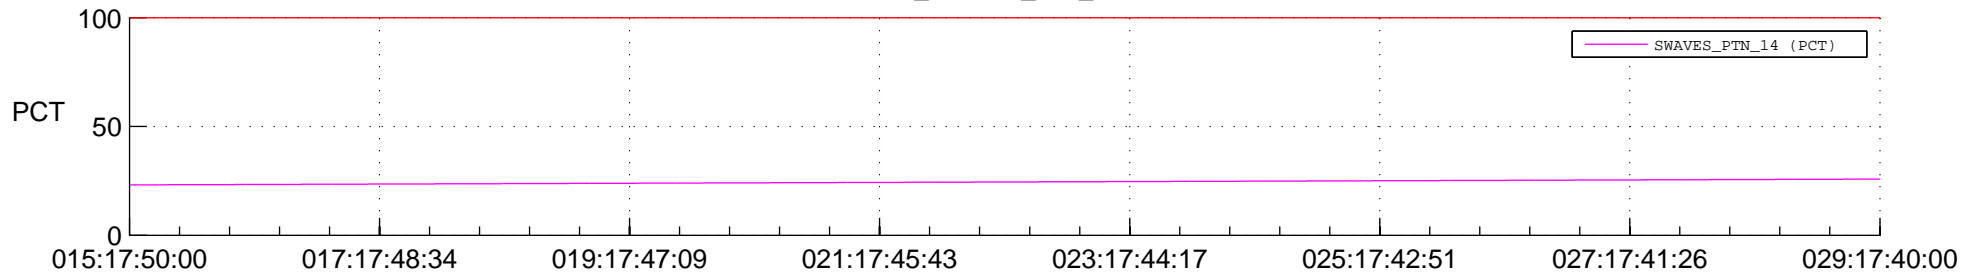

STEREO AHEAD SPACE WEATHER SSR PCT Full Prediction

SWAVES_Percent_Full_Prediction