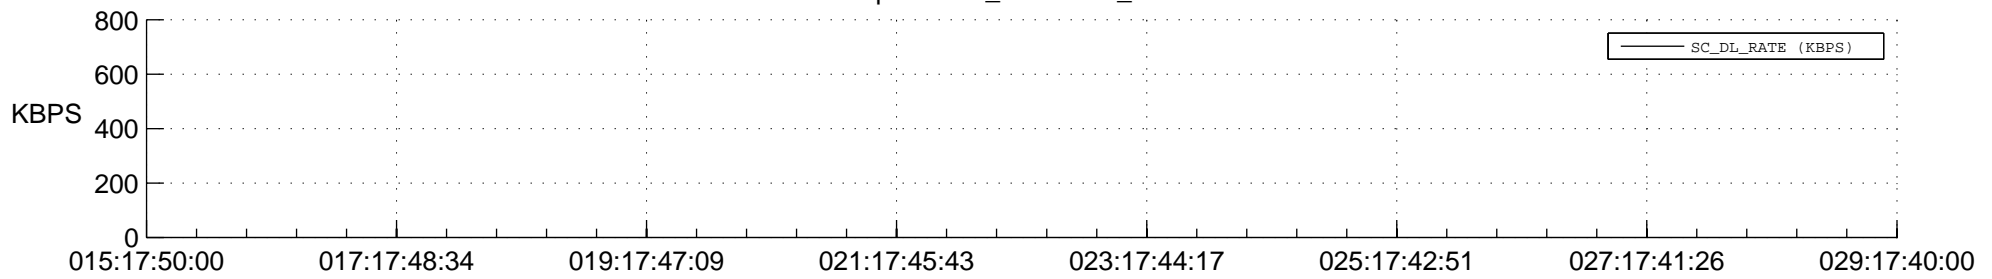

## Spacecraft\_DownLink\_Rate

Ground Time (2015:015:17:50:00.000 -2015:029:17:40:00.000)