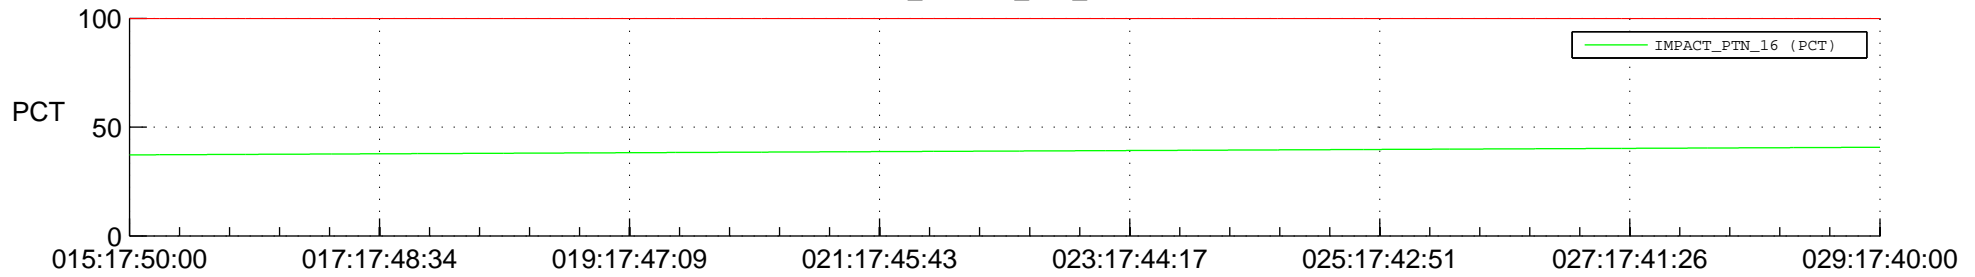

IMPACT_Percent_Full_Prediction