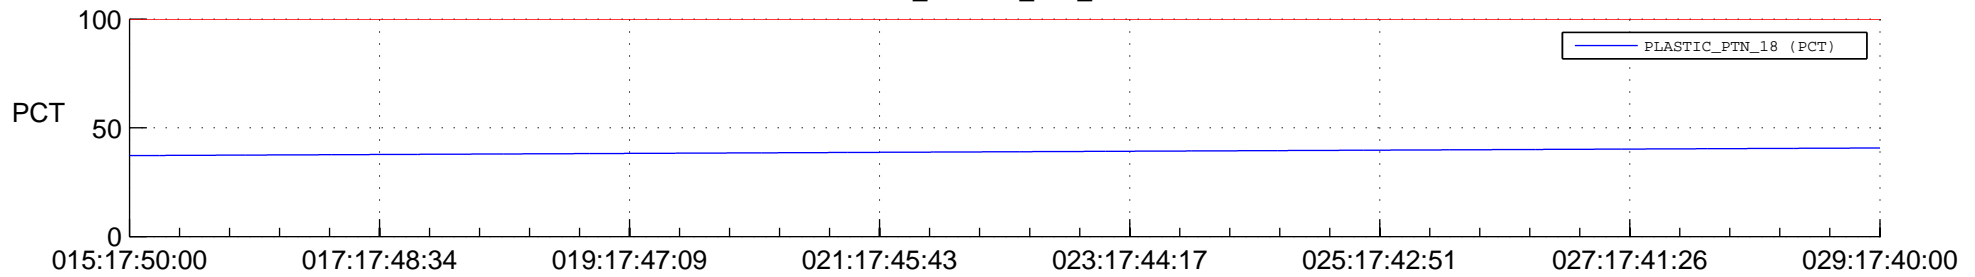

## Spacecraft\_DownLink\_Rate

Ground Time (2015:015:17:50:00.000 -2015:029:17:40:00.000)