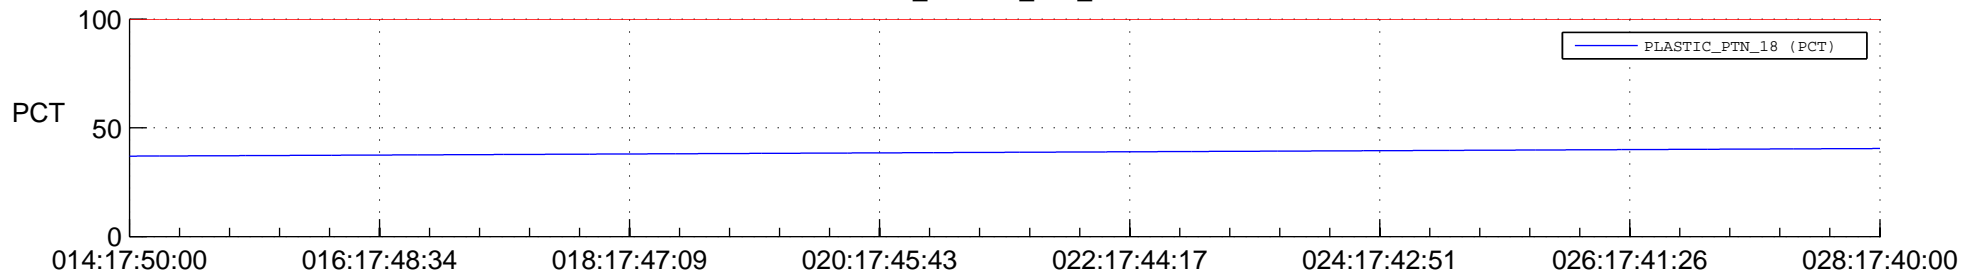

## Spacecraft\_DownLink\_Rate

Ground Time (2015:014:17:50:00.000 -2015:028:17:40:00.000)