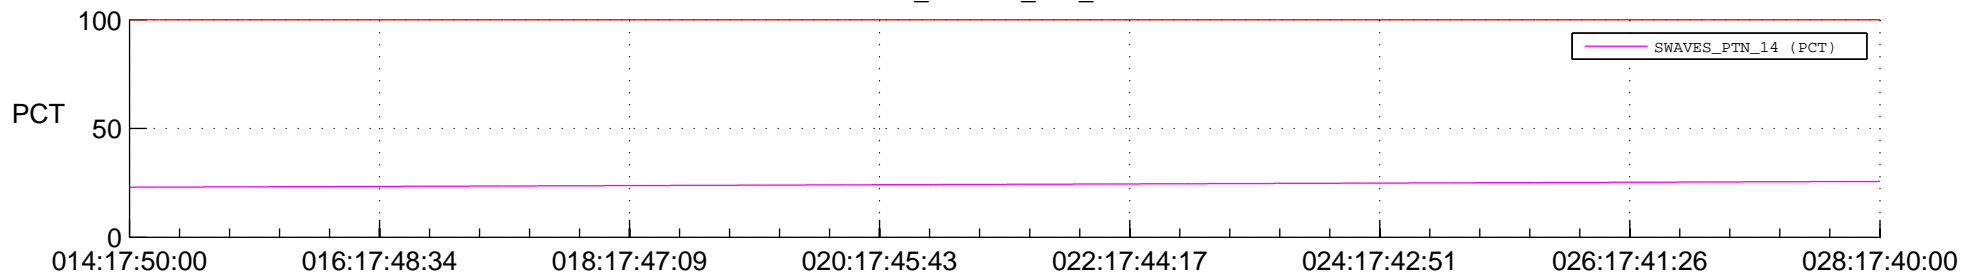

STEREO AHEAD SPACE WEATHER SSR PCT Full Prediction

SWAVES_Percent_Full_Prediction