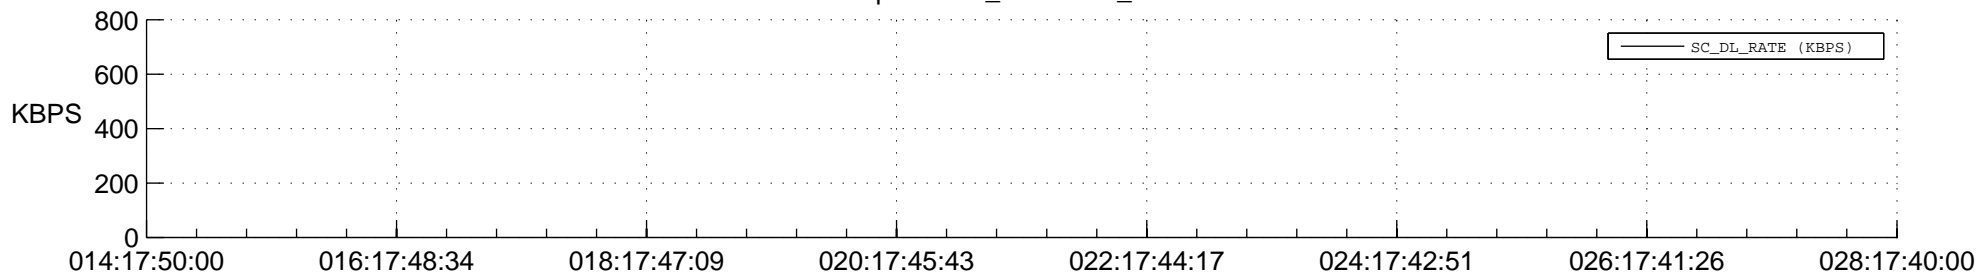

## Spacecraft\_DownLink\_Rate

Ground Time (2015:014:17:50:00.000 -2015:028:17:40:00.000)