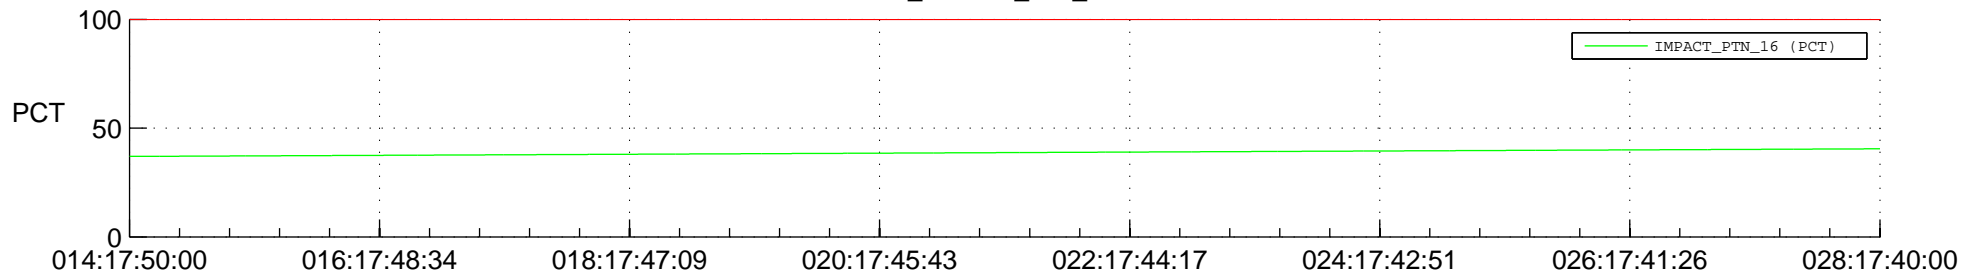

IMPACT_Percent_Full_Prediction