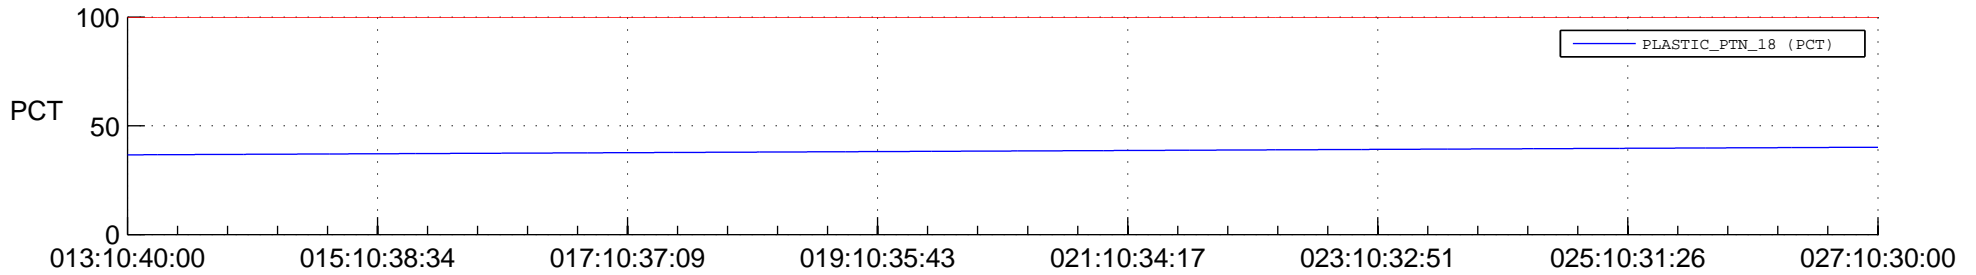

## Spacecraft\_DownLink\_Rate

Ground Time (2015:013:10:40:00.000 -2015:027:10:30:00.000)