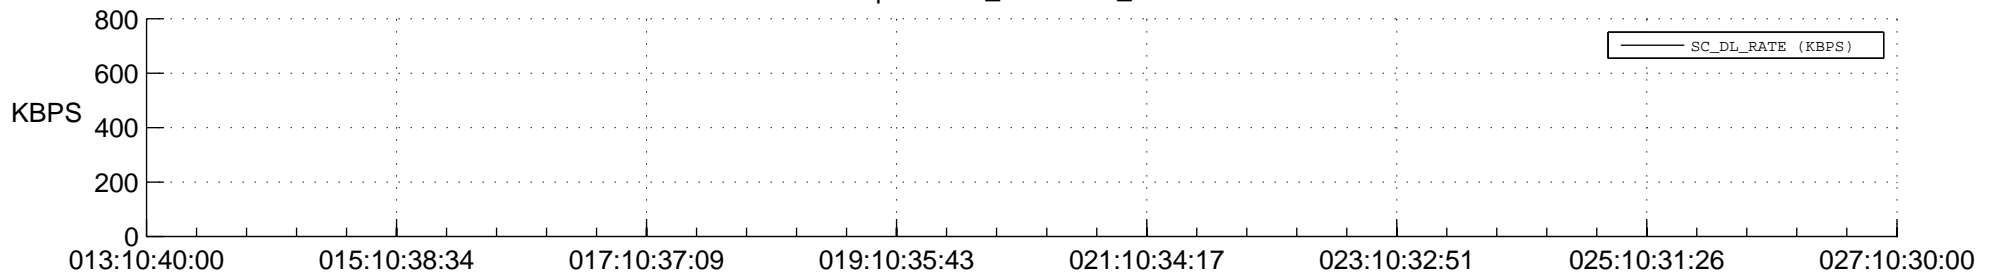

## Spacecraft\_DownLink\_Rate

Ground Time (2015:013:10:40:00.000 -2015:027:10:30:00.000)