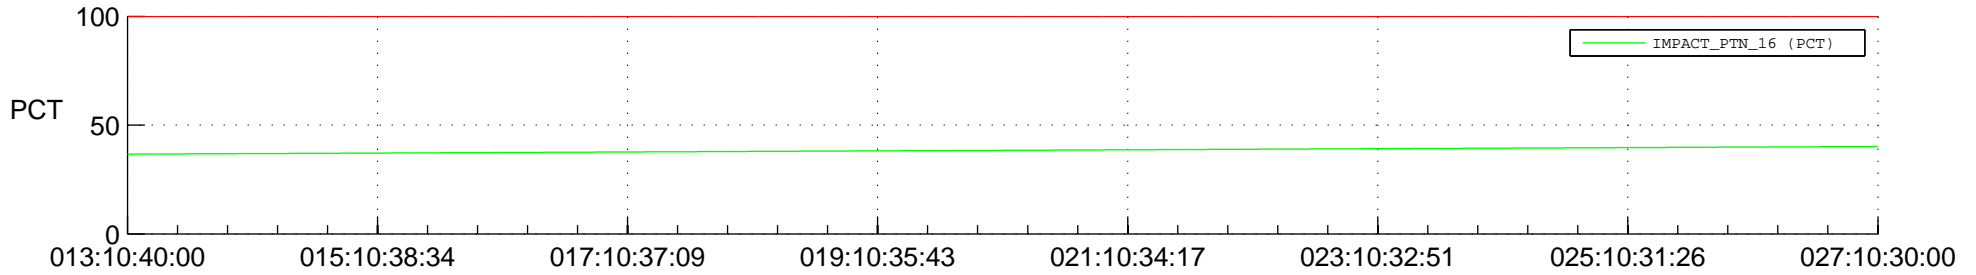

IMPACT_Percent_Full_Prediction