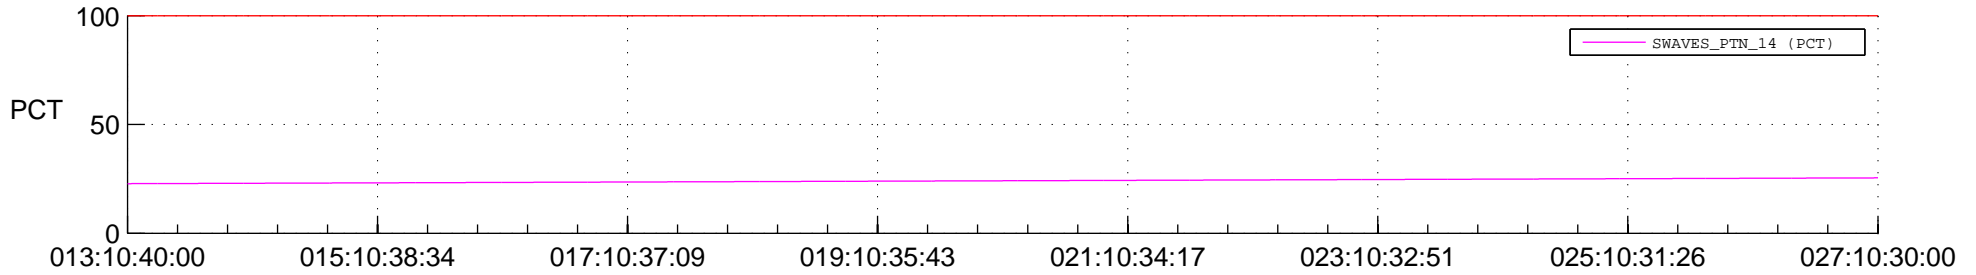

STEREO AHEAD SPACE WEATHER SSR PCT Full Prediction

SWAVES_Percent_Full_Prediction