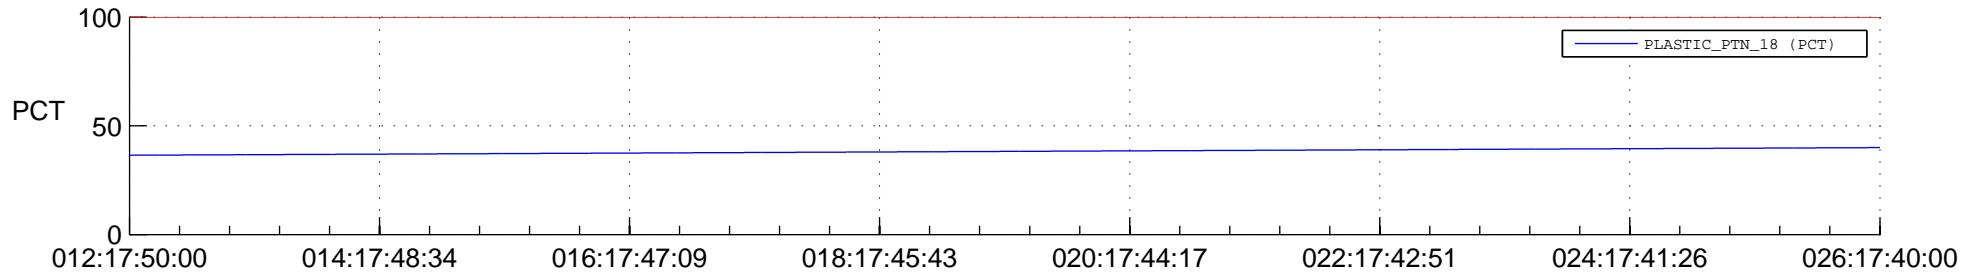

STEREO AHEAD SPACE WEATHER SSR PCT Full Prediction

SWAVES_Percent_Full_Prediction

IMPACT_Percent_Full_Prediction

PLASTIC_Percent_Full_Prediction

Spacecraft_DownLink_Rate