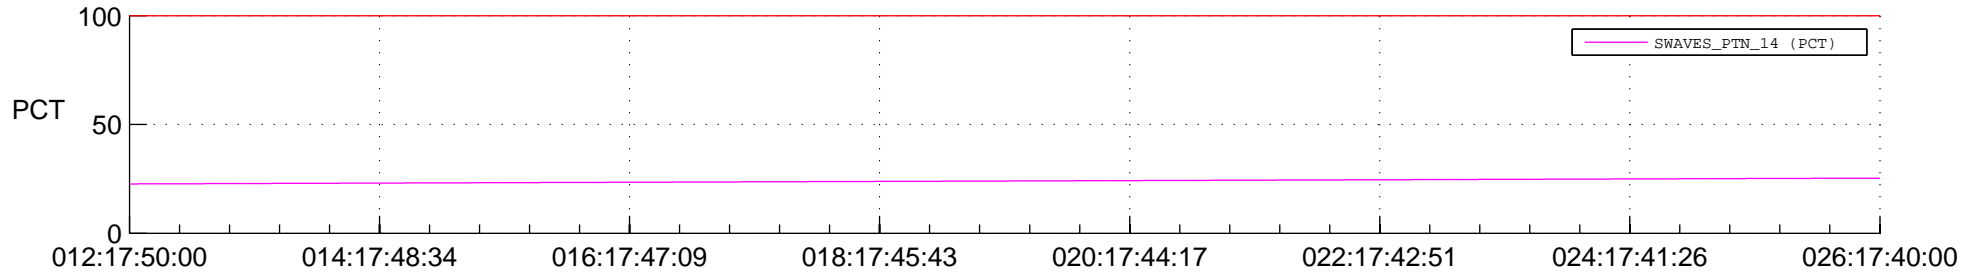

STEREO AHEAD SPACE WEATHER SSR PCT Full Prediction

SWAVES_Percent_Full_Prediction

IMPACT_Percent_Full_Prediction

PLASTIC_Percent_Full_Prediction

Spacecraft_DownLink_Rate