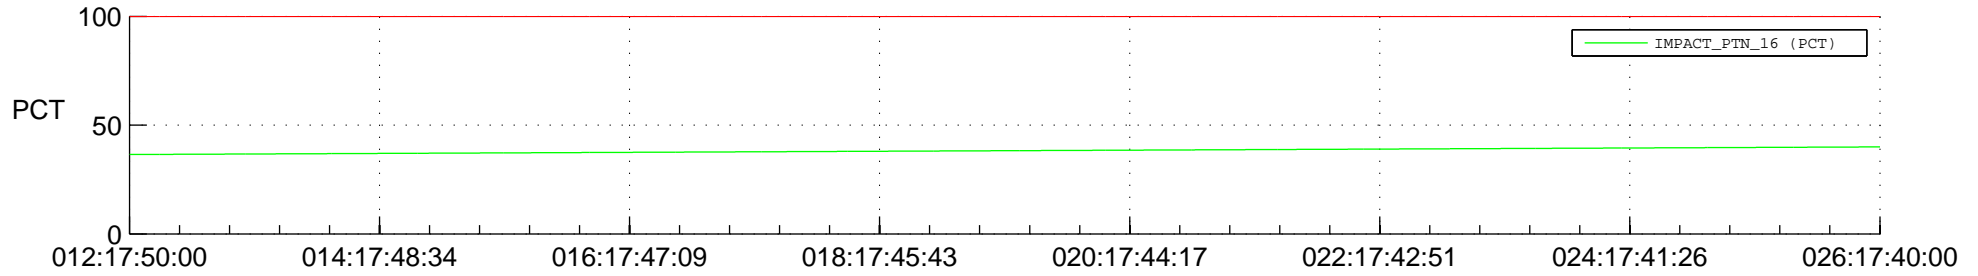

STEREO AHEAD SPACE WEATHER SSR PCT Full Prediction

SWAVES_Percent_Full_Prediction

IMPACT_Percent_Full_Prediction

PLASTIC_Percent_Full_Prediction

Spacecraft_DownLink_Rate