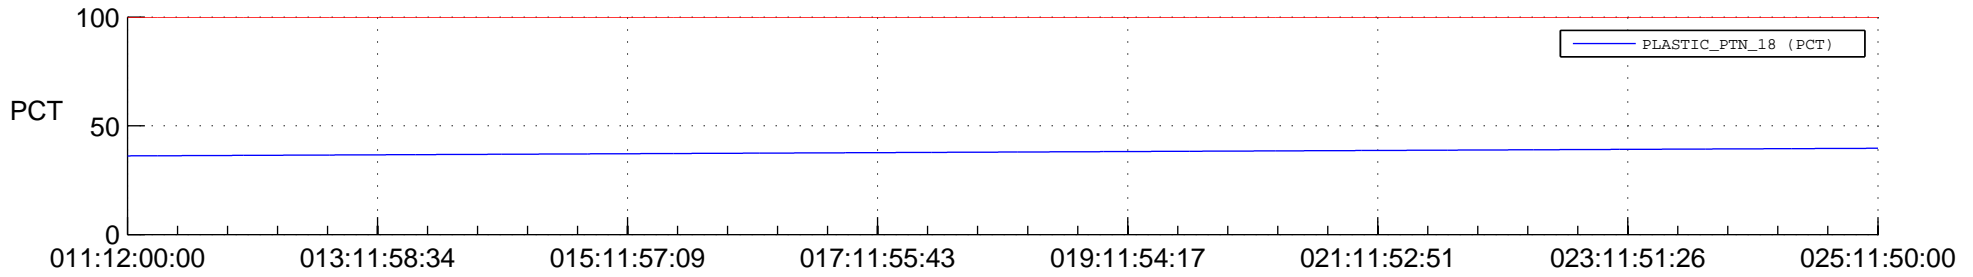

STEREO AHEAD SPACE WEATHER SSR PCT Full Prediction

SWAVES_Percent_Full_Prediction

IMPACT_Percent_Full_Prediction

PLASTIC_Percent_Full_Prediction

Spacecraft_DownLink_Rate