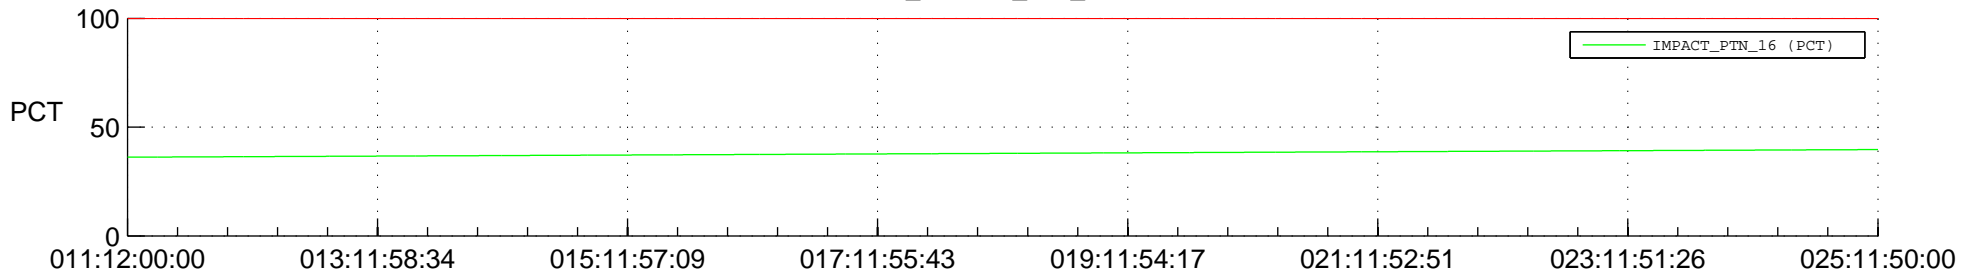

STEREO AHEAD SPACE WEATHER SSR PCT Full Prediction

SWAVES_Percent_Full_Prediction

IMPACT_Percent_Full_Prediction

PLASTIC_Percent_Full_Prediction

Spacecraft_DownLink_Rate