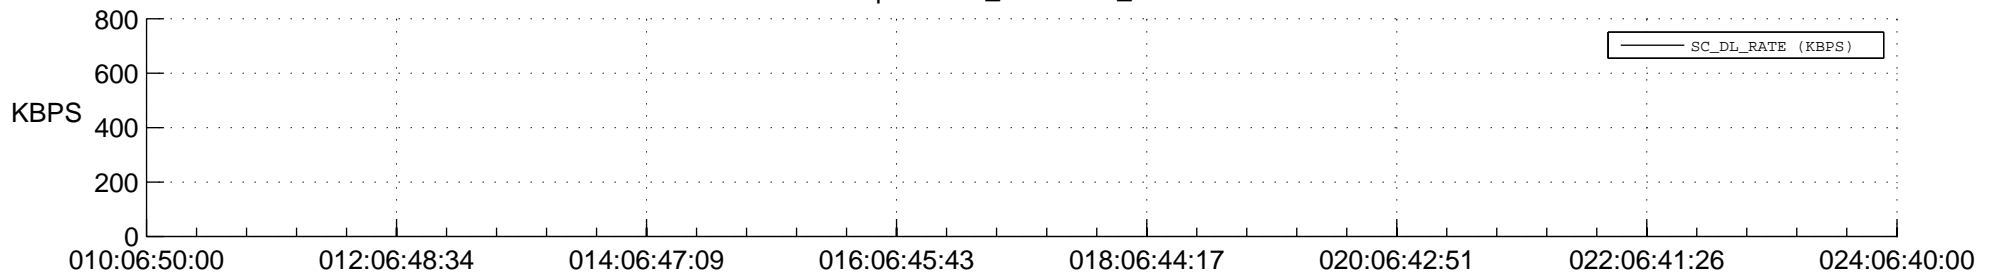

STEREO AHEAD SPACE WEATHER SSR PCT Full Prediction

SWAVES_Percent_Full_Prediction

IMPACT_Percent_Full_Prediction

PLASTIC_Percent_Full_Prediction

Spacecraft_DownLink_Rate

Ground Time (2015:010:06:50:00.000 -2015:024:06:40:00.000)