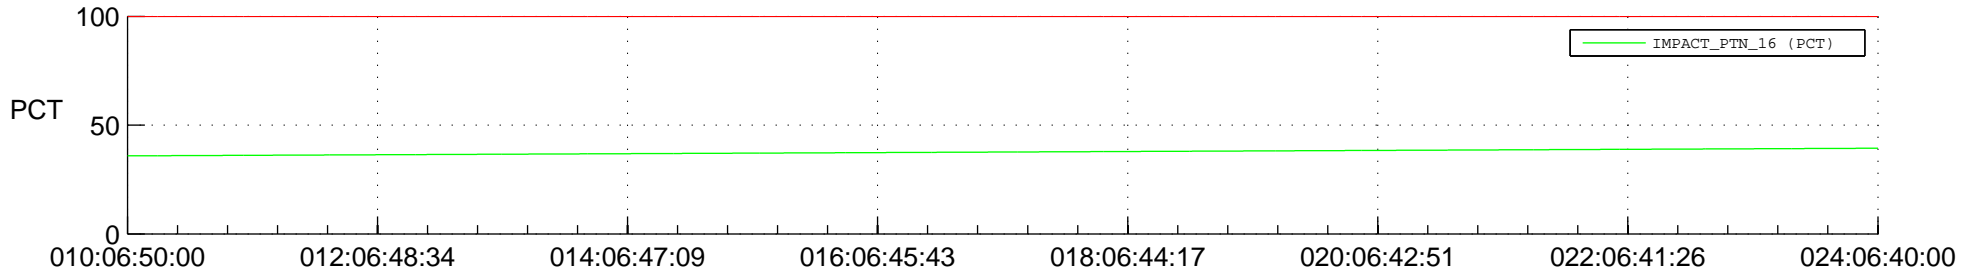

STEREO AHEAD SPACE WEATHER SSR PCT Full Prediction

SWAVES_Percent_Full_Prediction

IMPACT_Percent_Full_Prediction

PLASTIC_Percent_Full_Prediction

Spacecraft_DownLink_Rate

Ground Time (2015:010:06:50:00.000 -2015:024:06:40:00.000)