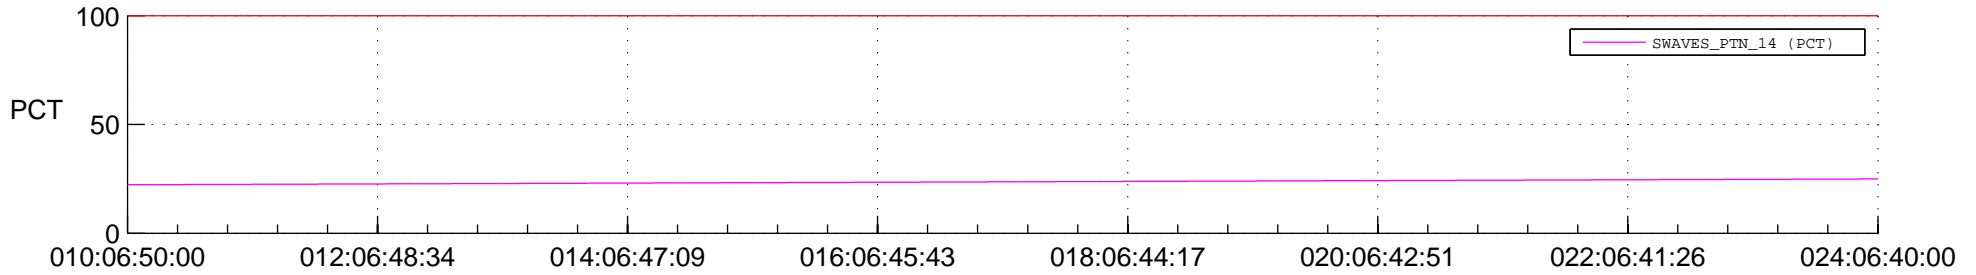

STEREO AHEAD SPACE WEATHER SSR PCT Full Prediction

SWAVES_Percent_Full_Prediction

IMPACT_Percent_Full_Prediction

PLASTIC_Percent_Full_Prediction

Spacecraft_DownLink_Rate

Ground Time (2015:010:06:50:00.000 -2015:024:06:40:00.000)