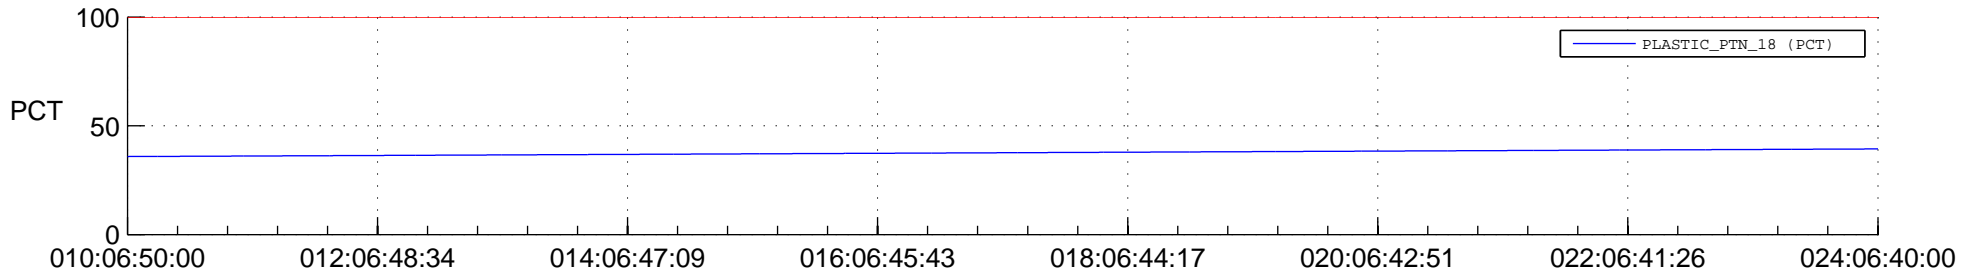

STEREO AHEAD SPACE WEATHER SSR PCT Full Prediction

SWAVES_Percent_Full_Prediction

IMPACT_Percent_Full_Prediction

PLASTIC_Percent_Full_Prediction

Spacecraft_DownLink_Rate

Ground Time (2015:010:06:50:00.000 -2015:024:06:40:00.000)