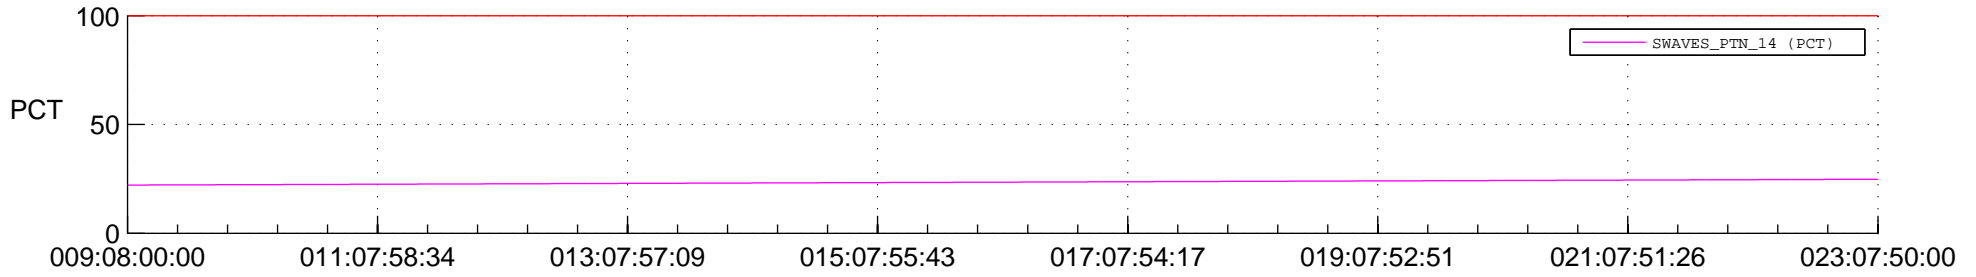

STEREO AHEAD SPACE WEATHER SSR PCT Full Prediction

SWAVES_Percent_Full_Prediction