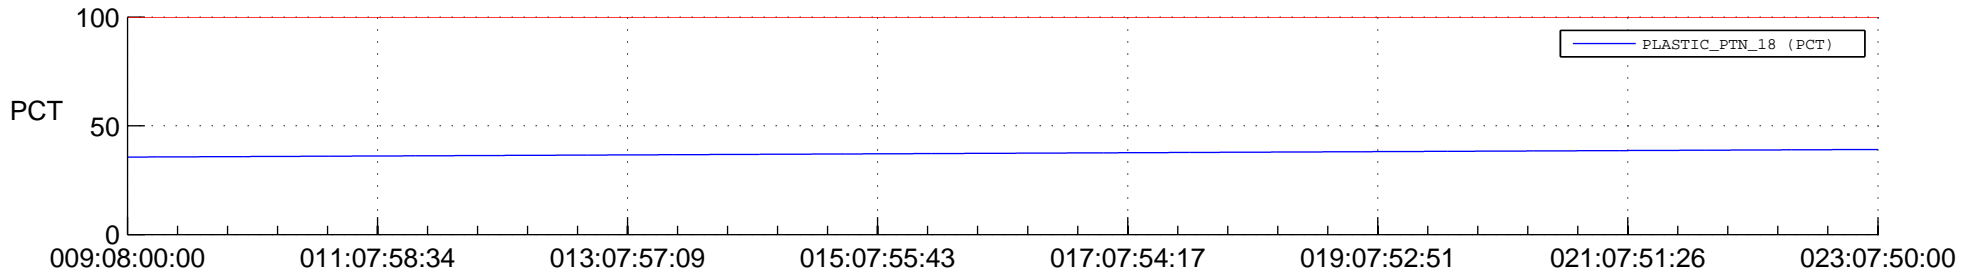

## Spacecraft\_DownLink\_Rate

Ground Time (2015:09:08:00:00.000 -2015:023:07:50:00.000)