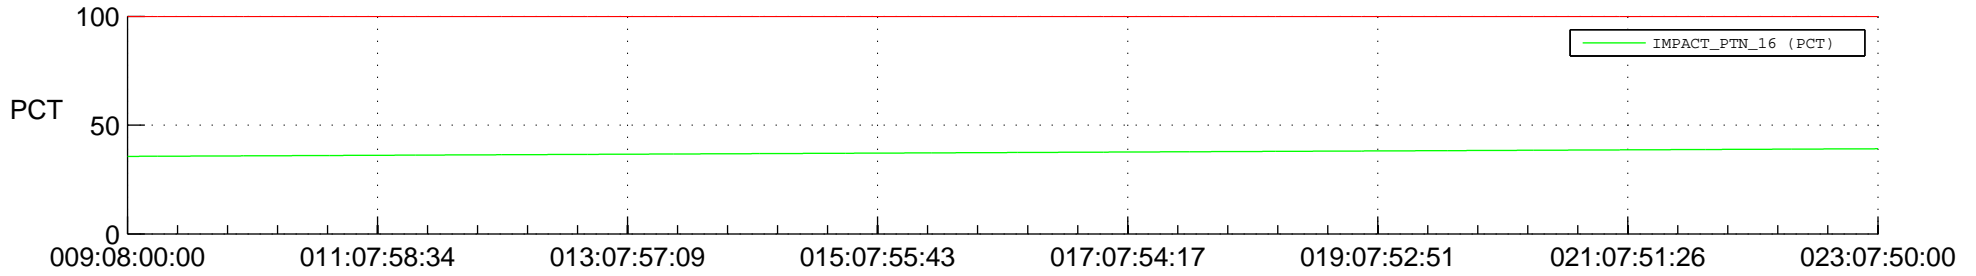

IMPACT_Percent_Full_Prediction