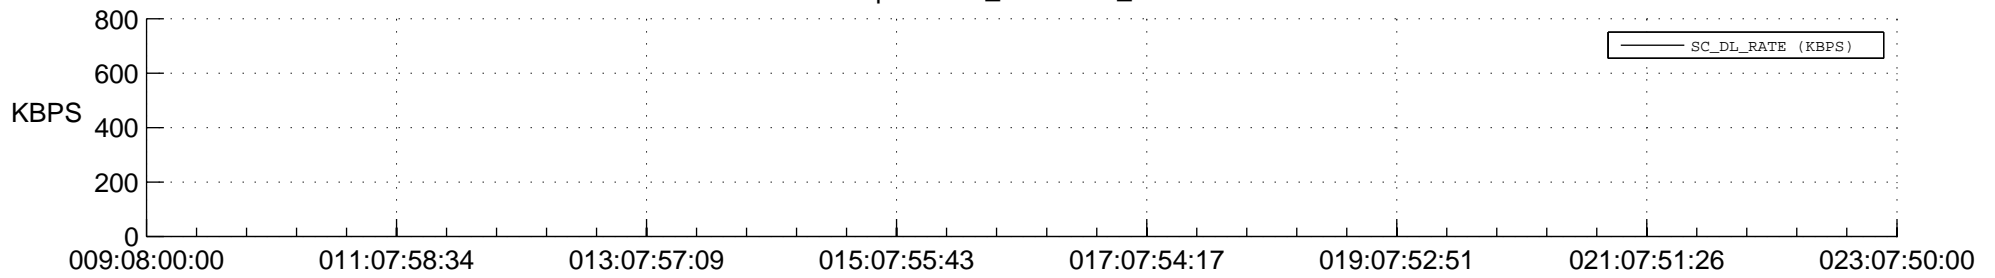

## Spacecraft\_DownLink\_Rate

Ground Time (2015:09:08:00:00.000 -2015:023:07:50:00.000)