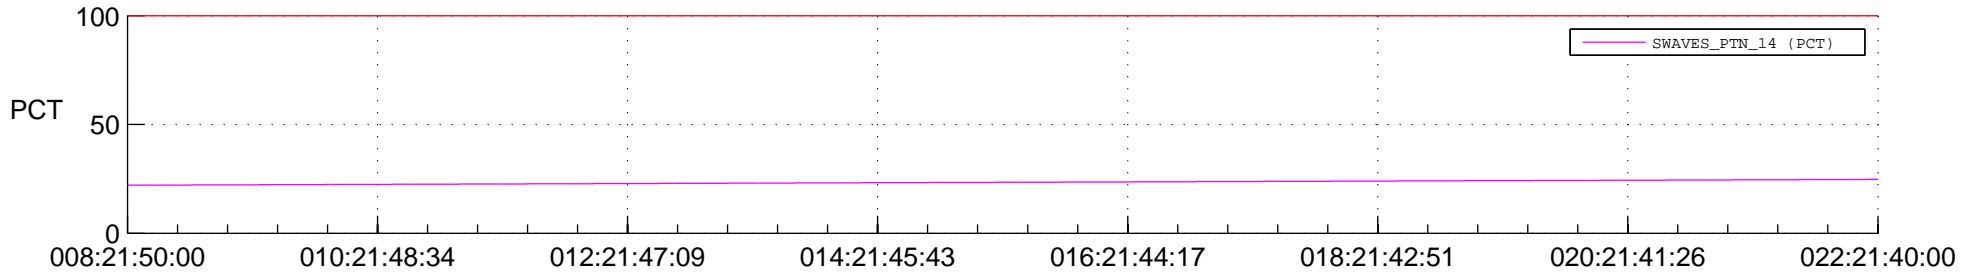

STEREO AHEAD SPACE WEATHER SSR PCT Full Prediction

SWAVES_Percent_Full_Prediction

IMPACT_Percent_Full_Prediction

PLASTIC_Percent_Full_Prediction

Spacecraft_DownLink_Rate

Ground Time (2015:08:21:50:00.000 -2015:022:21:40:00.000)