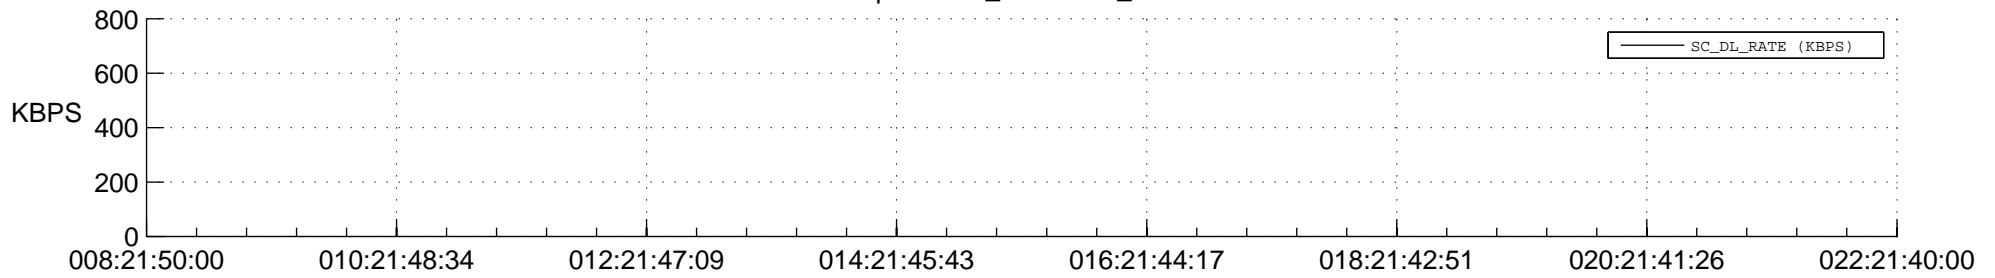

STEREO AHEAD SPACE WEATHER SSR PCT Full Prediction

SWAVES_Percent_Full_Prediction

IMPACT_Percent_Full_Prediction

PLASTIC_Percent_Full_Prediction

Spacecraft_DownLink_Rate

Ground Time (2015:08:21:50:00.000 -2015:022:21:40:00.000)