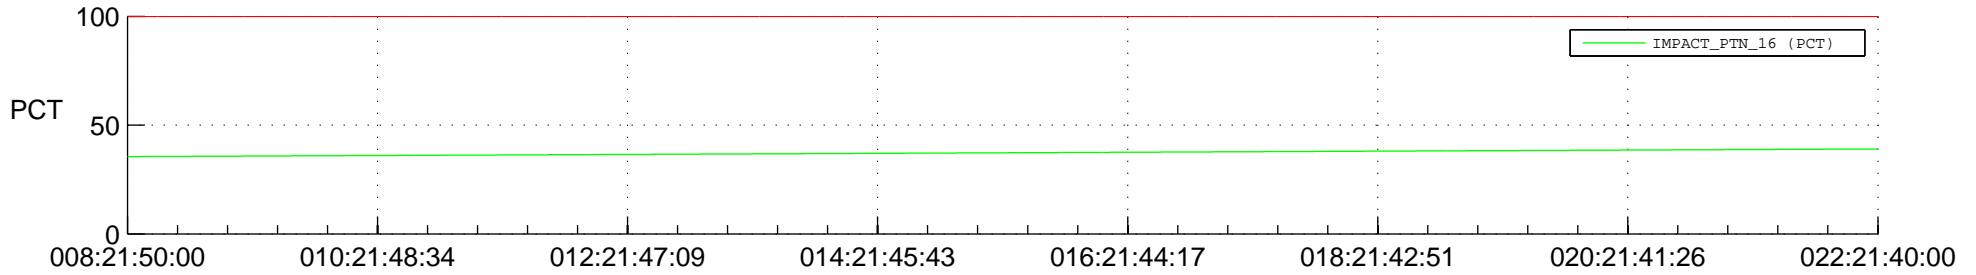

STEREO AHEAD SPACE WEATHER SSR PCT Full Prediction

SWAVES_Percent_Full_Prediction

IMPACT_Percent_Full_Prediction

PLASTIC_Percent_Full_Prediction

Spacecraft_DownLink_Rate

Ground Time (2015:08:21:50:00.000 -2015:022:21:40:00.000)