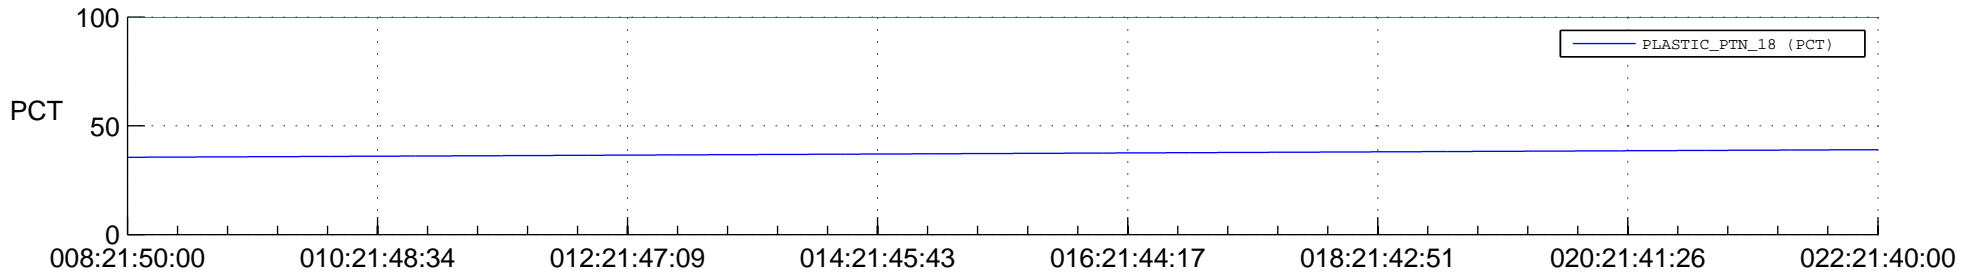

STEREO AHEAD SPACE WEATHER SSR PCT Full Prediction

SWAVES_Percent_Full_Prediction

IMPACT_Percent_Full_Prediction

PLASTIC_Percent_Full_Prediction

Spacecraft_DownLink_Rate

Ground Time (2015:08:21:50:00.000 -2015:022:21:40:00.000)