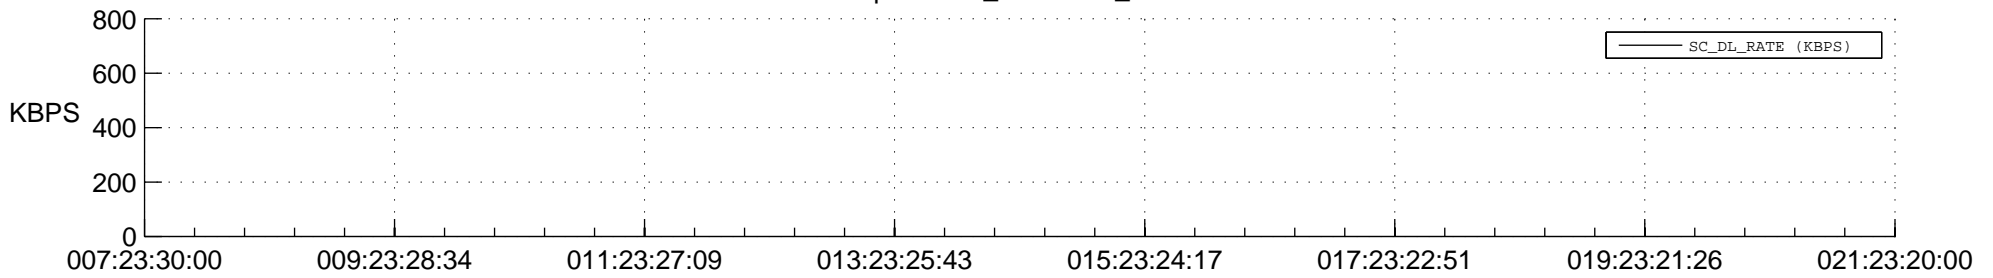

## Spacecraft\_DownLink\_Rate

Ground Time (2015:007:23:30:00.000 -2015:021:23:20:00.000)