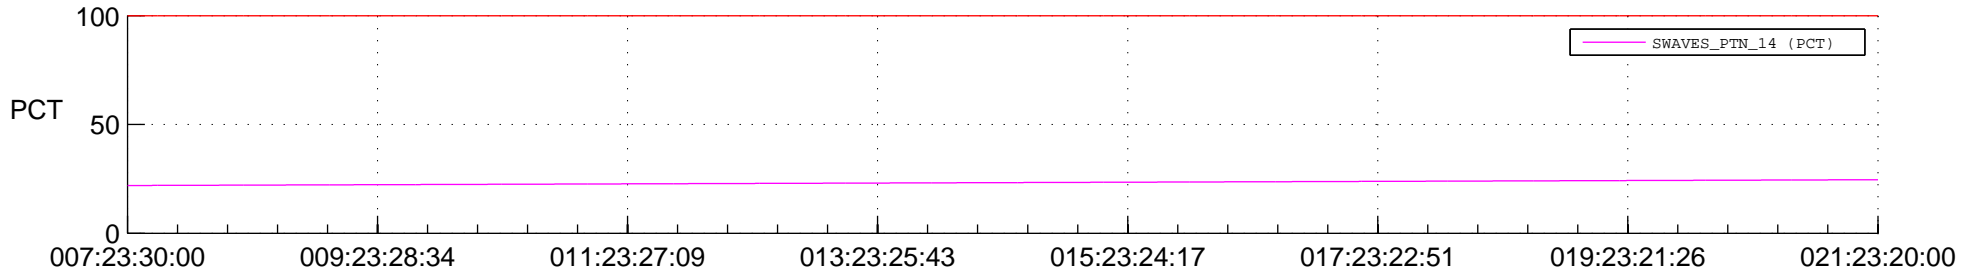

STEREO AHEAD SPACE WEATHER SSR PCT Full Prediction

SWAVES_Percent_Full_Prediction