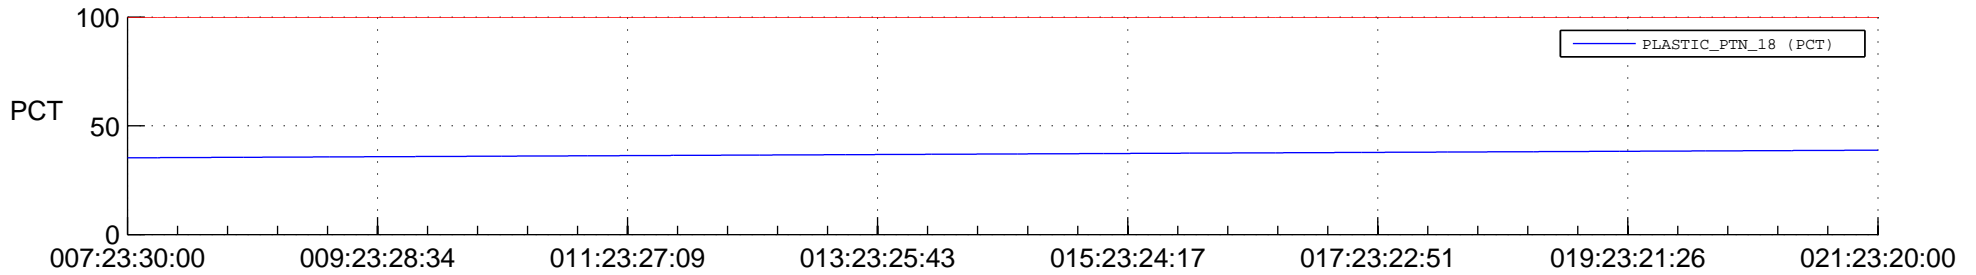

## Spacecraft\_DownLink\_Rate

Ground Time (2015:007:23:30:00.000 -2015:021:23:20:00.000)