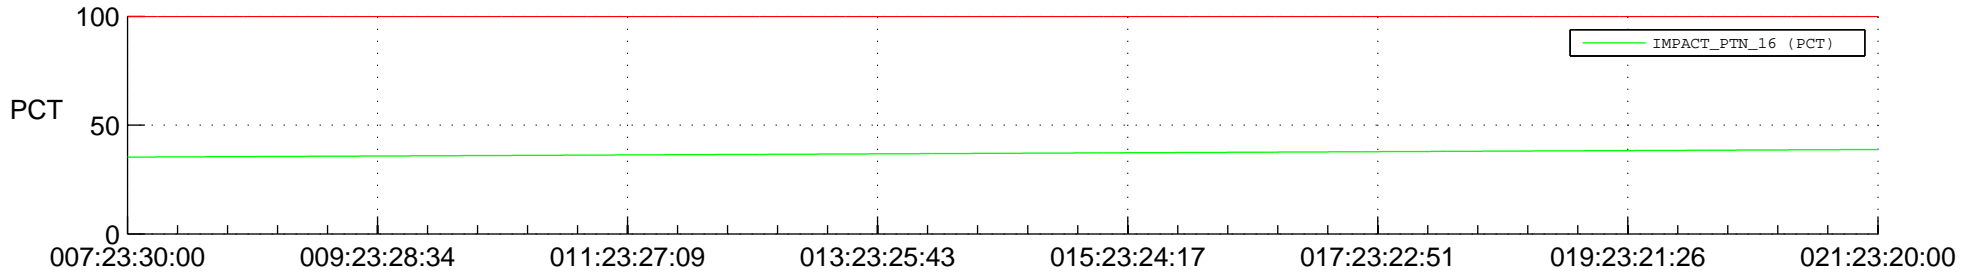

IMPACT_Percent_Full_Prediction