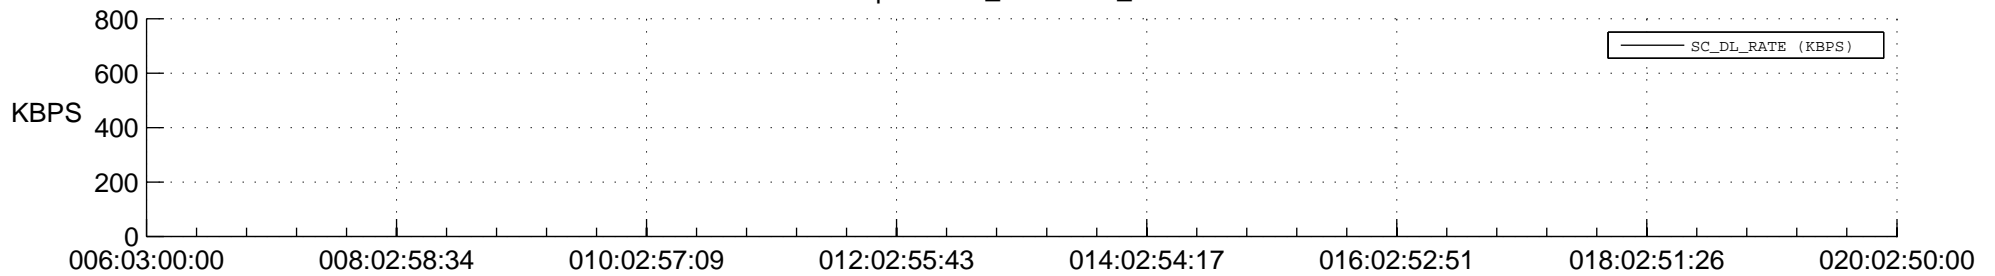

STEREO AHEAD SPACE WEATHER SSR PCT Full Prediction

SWAVES_Percent_Full_Prediction

IMPACT_Percent_Full_Prediction

PLASTIC_Percent_Full_Prediction

Spacecraft_DownLink_Rate

Ground Time (2015:006:03:00:00.000 -2015:020:02:50:00.000)