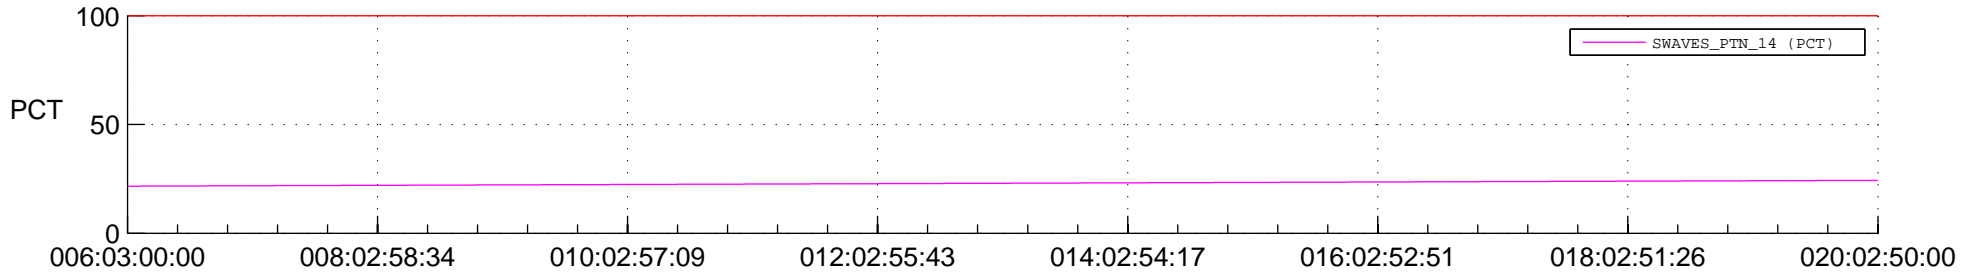

STEREO AHEAD SPACE WEATHER SSR PCT Full Prediction

SWAVES_Percent_Full_Prediction

IMPACT_Percent_Full_Prediction

PLASTIC_Percent_Full_Prediction

Spacecraft_DownLink_Rate

Ground Time (2015:006:03:00:00.000 -2015:020:02:50:00.000)