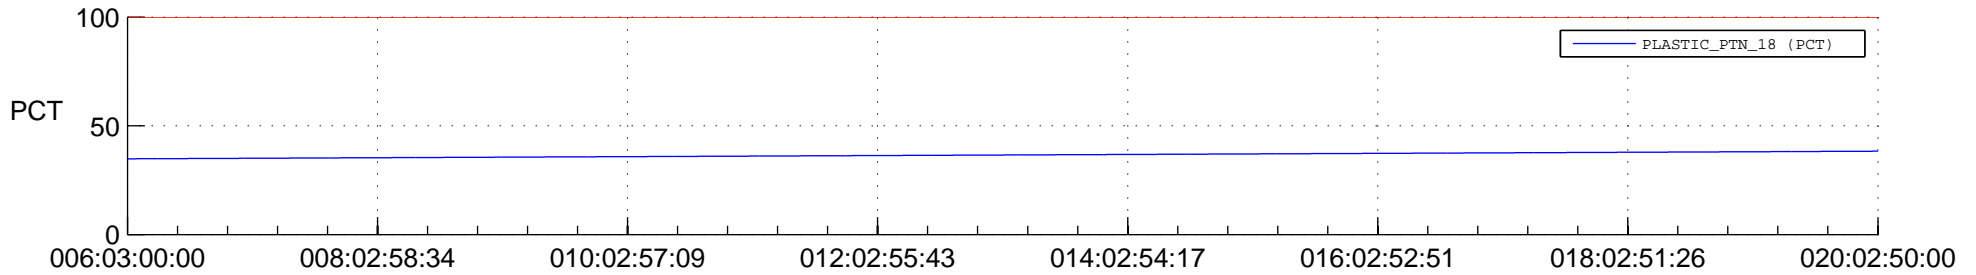

STEREO AHEAD SPACE WEATHER SSR PCT Full Prediction

SWAVES_Percent_Full_Prediction

IMPACT_Percent_Full_Prediction

PLASTIC_Percent_Full_Prediction

Spacecraft_DownLink_Rate

Ground Time (2015:006:03:00:00.000 -2015:020:02:50:00.000)