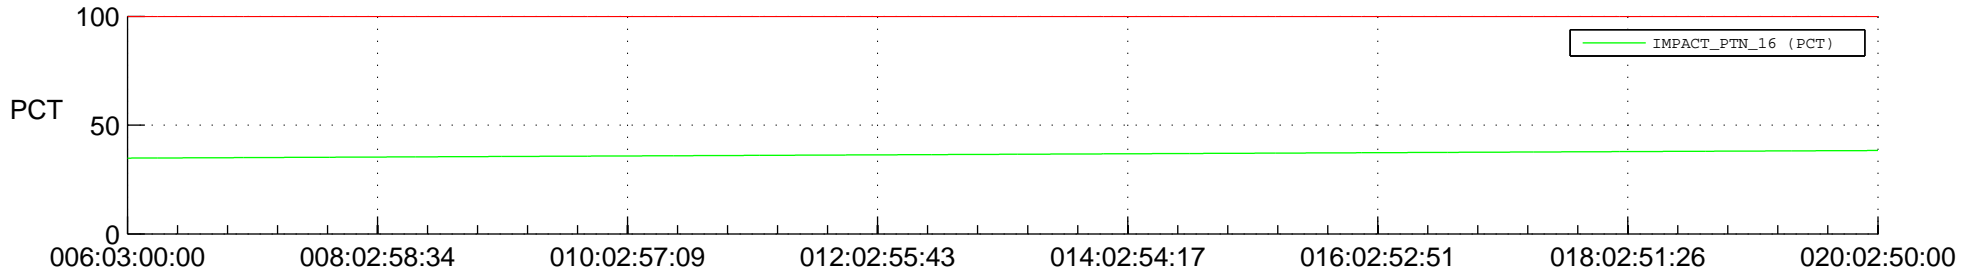

STEREO AHEAD SPACE WEATHER SSR PCT Full Prediction

SWAVES_Percent_Full_Prediction

IMPACT_Percent_Full_Prediction

PLASTIC_Percent_Full_Prediction

Spacecraft_DownLink_Rate

Ground Time (2015:006:03:00:00.000 -2015:020:02:50:00.000)