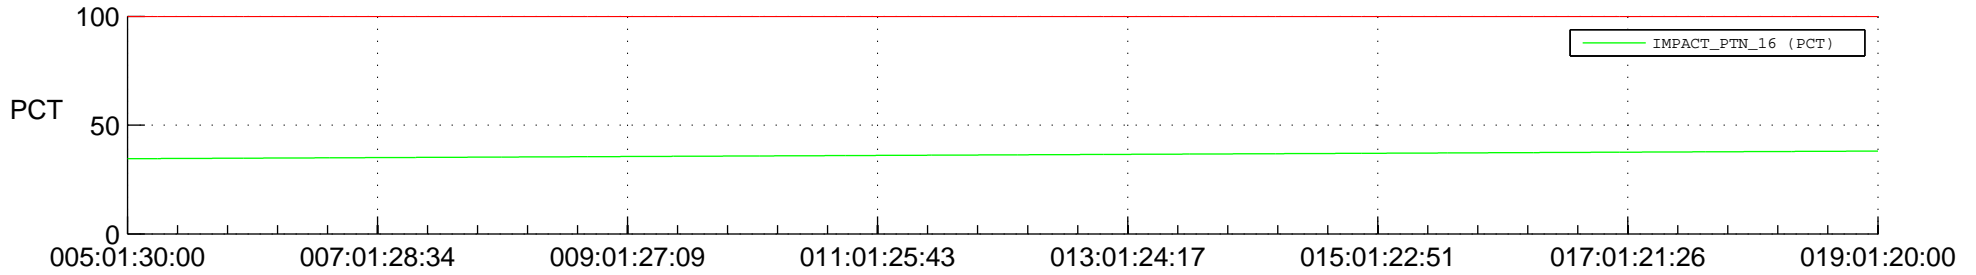

STEREO AHEAD SPACE WEATHER SSR PCT Full Prediction

SWAVES_Percent_Full_Prediction

IMPACT_Percent_Full_Prediction

PLASTIC_Percent_Full_Prediction

Spacecraft_DownLink_Rate