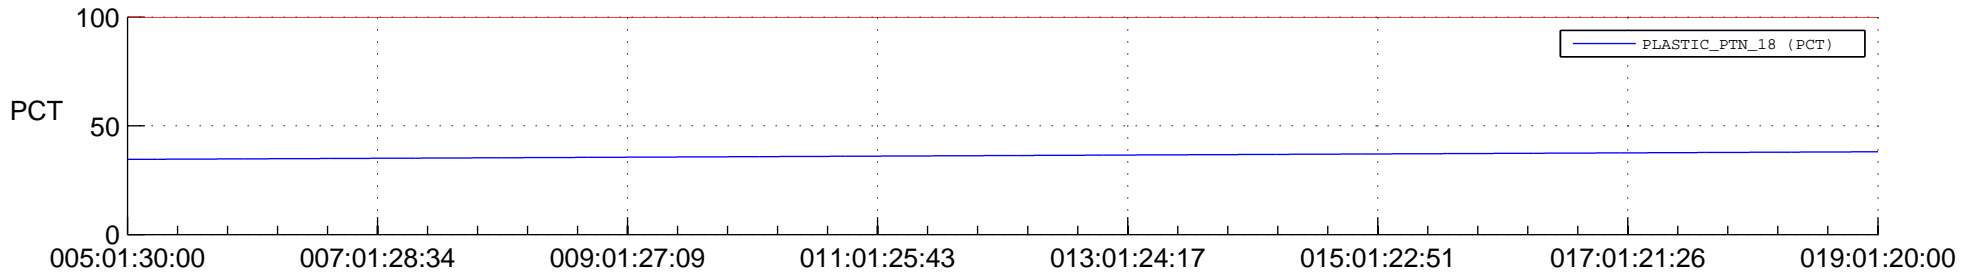

STEREO AHEAD SPACE WEATHER SSR PCT Full Prediction

SWAVES_Percent_Full_Prediction

IMPACT_Percent_Full_Prediction

PLASTIC_Percent_Full_Prediction

Spacecraft_DownLink_Rate