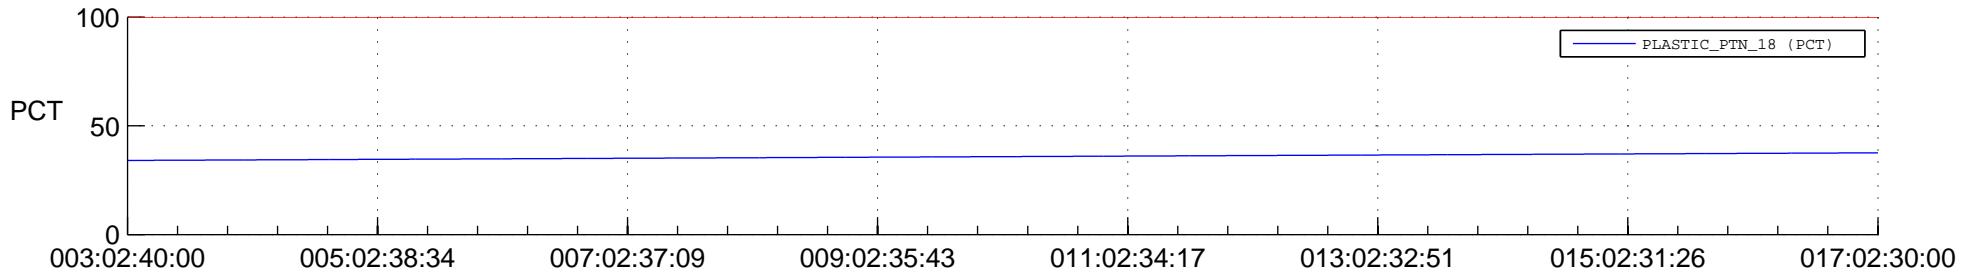

## Spacecraft\_DownLink\_Rate

Ground Time (2015:003:02:40:00.000 -2015:017:02:30:00.000)