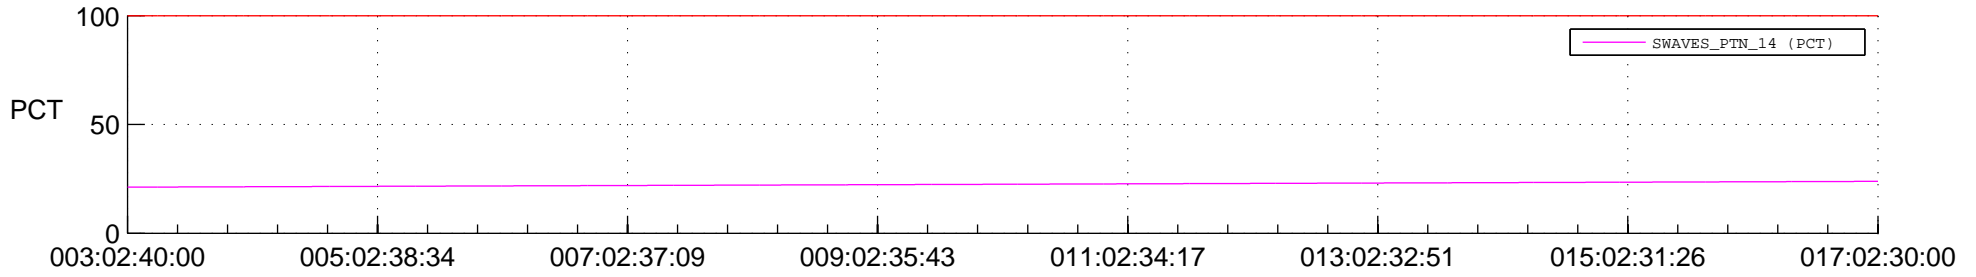

STEREO AHEAD SPACE WEATHER SSR PCT Full Prediction

SWAVES_Percent_Full_Prediction