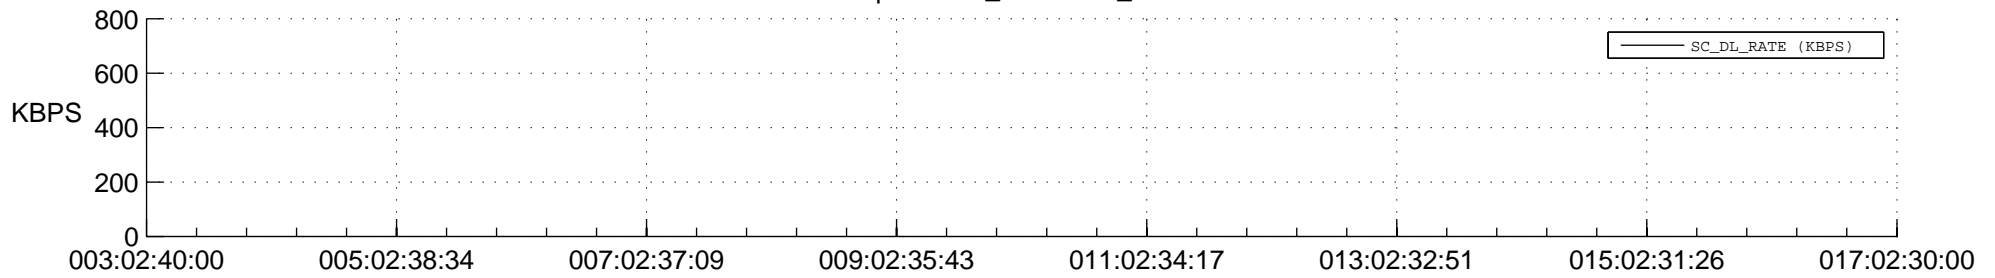

## Spacecraft\_DownLink\_Rate

Ground Time (2015:003:02:40:00.000 -2015:017:02:30:00.000)