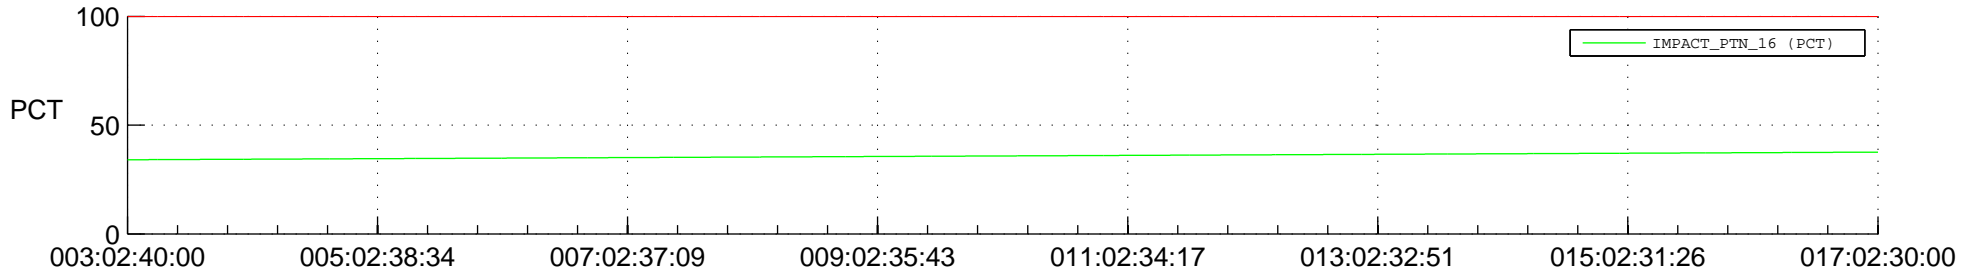

IMPACT_Percent_Full_Prediction