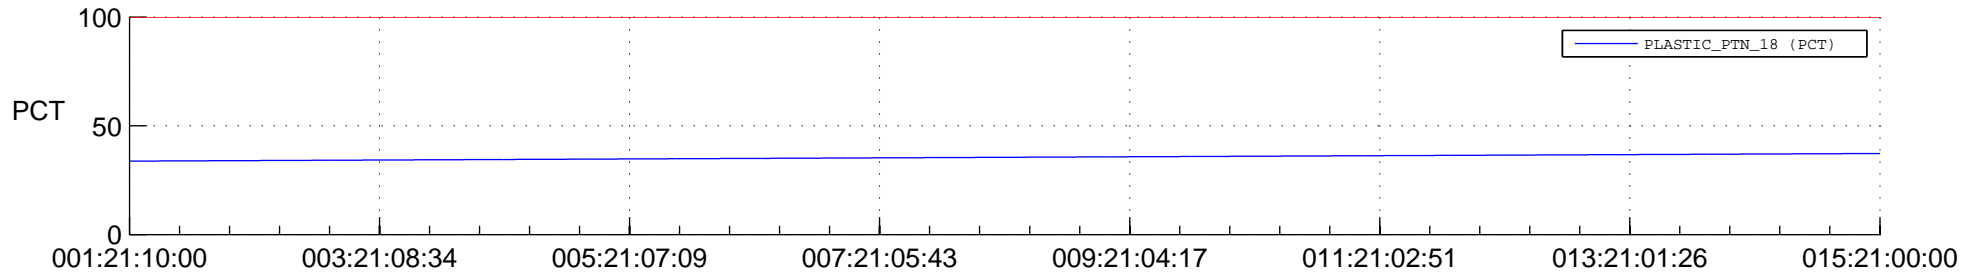

STEREO AHEAD SPACE WEATHER SSR PCT Full Prediction

SWAVES_Percent_Full_Prediction

IMPACT_Percent_Full_Prediction

PLASTIC_Percent_Full_Prediction

Spacecraft_DownLink_Rate

Ground Time (2015:001:21:10:00.000 -2015:015:21:00:00.000)