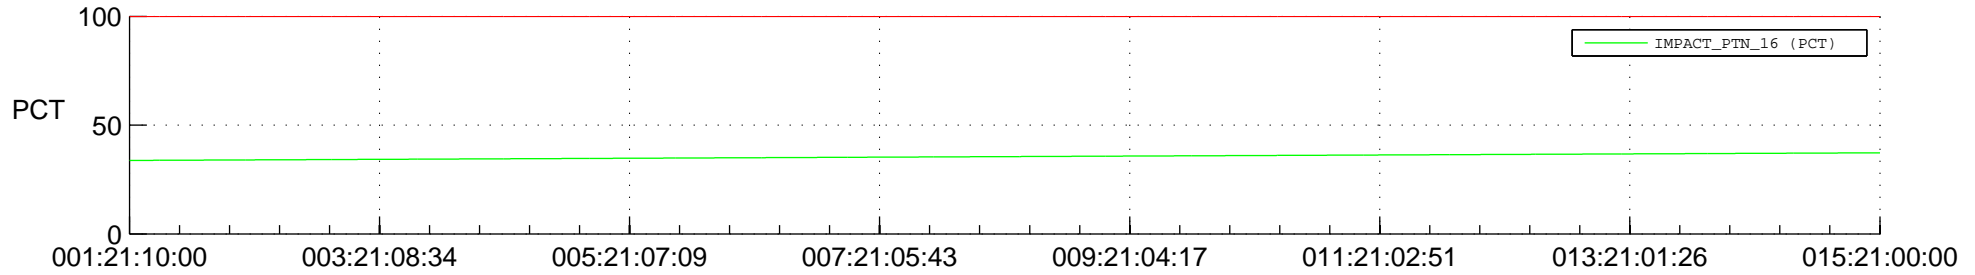

STEREO AHEAD SPACE WEATHER SSR PCT Full Prediction

SWAVES_Percent_Full_Prediction

IMPACT_Percent_Full_Prediction

PLASTIC_Percent_Full_Prediction

Spacecraft_DownLink_Rate

Ground Time (2015:001:21:10:00.000 -2015:015:21:00:00.000)