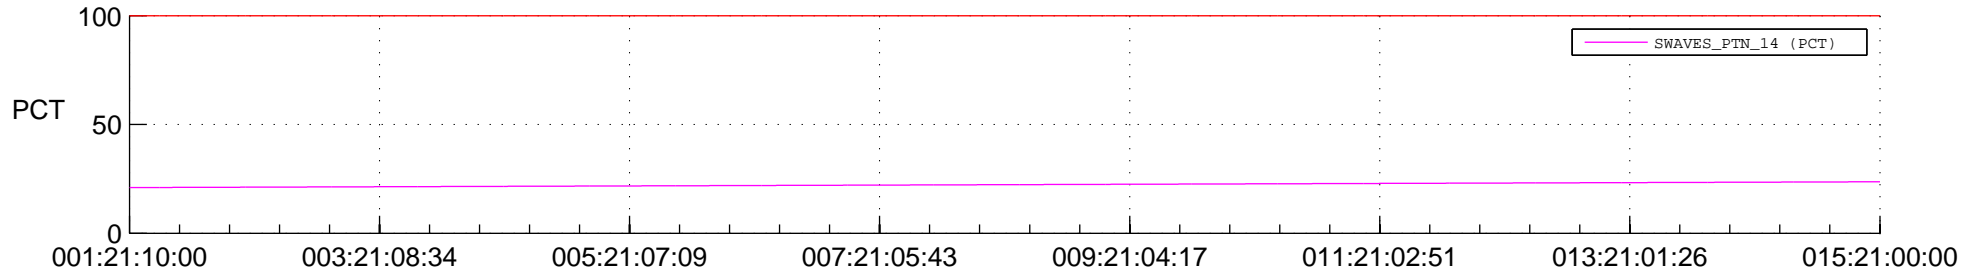

STEREO AHEAD SPACE WEATHER SSR PCT Full Prediction

SWAVES_Percent_Full_Prediction

IMPACT_Percent_Full_Prediction

PLASTIC_Percent_Full_Prediction

Spacecraft_DownLink_Rate

Ground Time (2015:001:21:10:00.000 -2015:015:21:00:00.000)