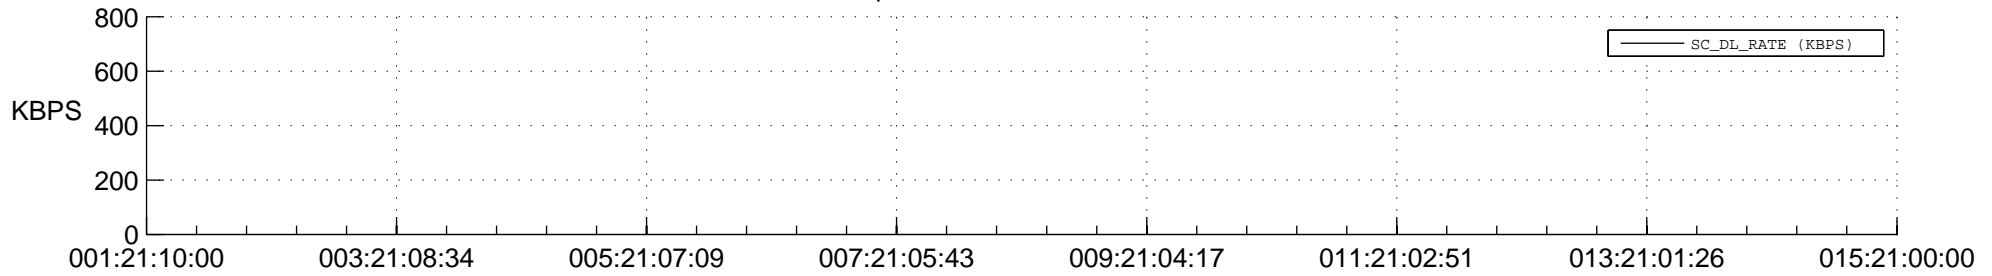

STEREO AHEAD SPACE WEATHER SSR PCT Full Prediction

SWAVES_Percent_Full_Prediction

IMPACT_Percent_Full_Prediction

PLASTIC_Percent_Full_Prediction

Spacecraft_DownLink_Rate

Ground Time (2015:001:21:10:00.000 -2015:015:21:00:00.000)