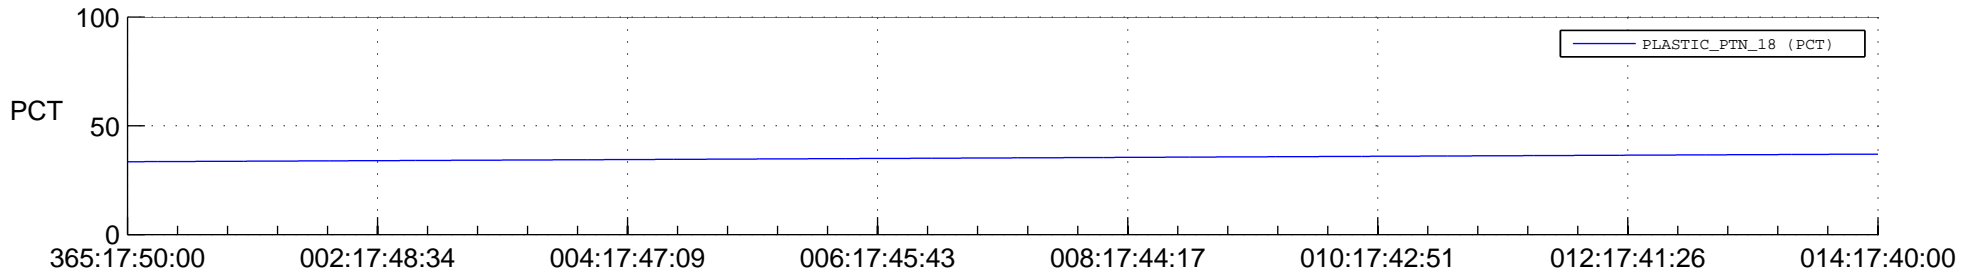

STEREO AHEAD SPACE WEATHER SSR PCT Full Prediction

SWAVES_Percent_Full_Prediction

IMPACT_Percent_Full_Prediction

PLASTIC_Percent_Full_Prediction

Spacecraft_DownLink_Rate

Ground Time (2014:365:17:50:00.000 -2015:014:17:40:00.000)