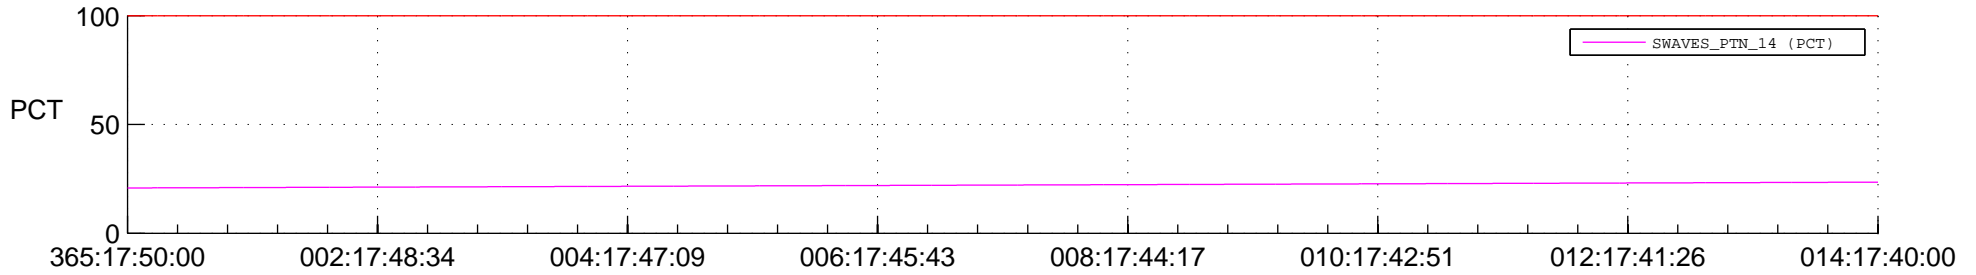

STEREO AHEAD SPACE WEATHER SSR PCT Full Prediction

SWAVES_Percent_Full_Prediction

IMPACT_Percent_Full_Prediction

PLASTIC_Percent_Full_Prediction

Spacecraft_DownLink_Rate

Ground Time (2014:365:17:50:00.000 -2015:014:17:40:00.000)