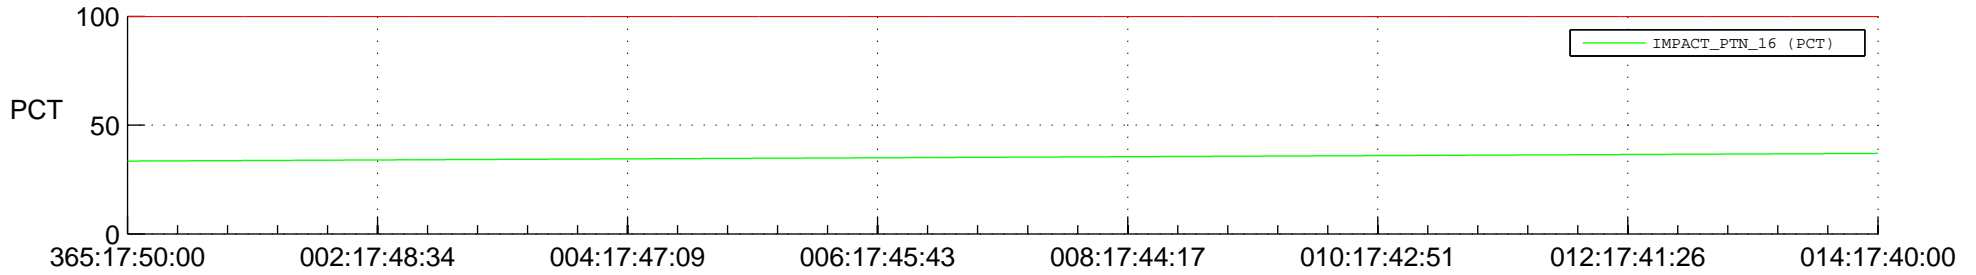

STEREO AHEAD SPACE WEATHER SSR PCT Full Prediction

SWAVES_Percent_Full_Prediction

IMPACT_Percent_Full_Prediction

PLASTIC_Percent_Full_Prediction

Spacecraft_DownLink_Rate

Ground Time (2014:365:17:50:00.000 -2015:014:17:40:00.000)