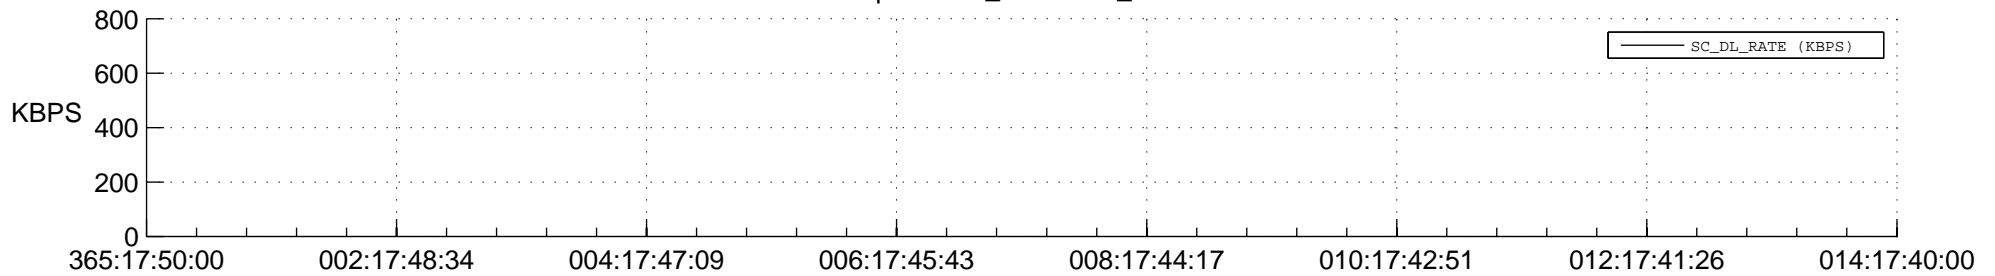

STEREO AHEAD SPACE WEATHER SSR PCT Full Prediction

SWAVES_Percent_Full_Prediction

IMPACT_Percent_Full_Prediction

PLASTIC_Percent_Full_Prediction

Spacecraft_DownLink_Rate

Ground Time (2014:365:17:50:00.000 -2015:014:17:40:00.000)