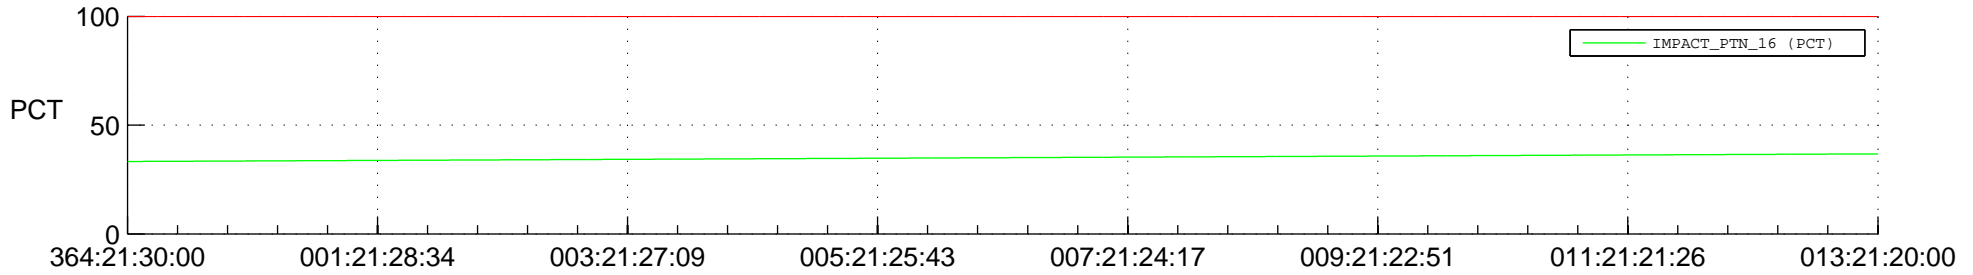

IMPACT_Percent_Full_Prediction