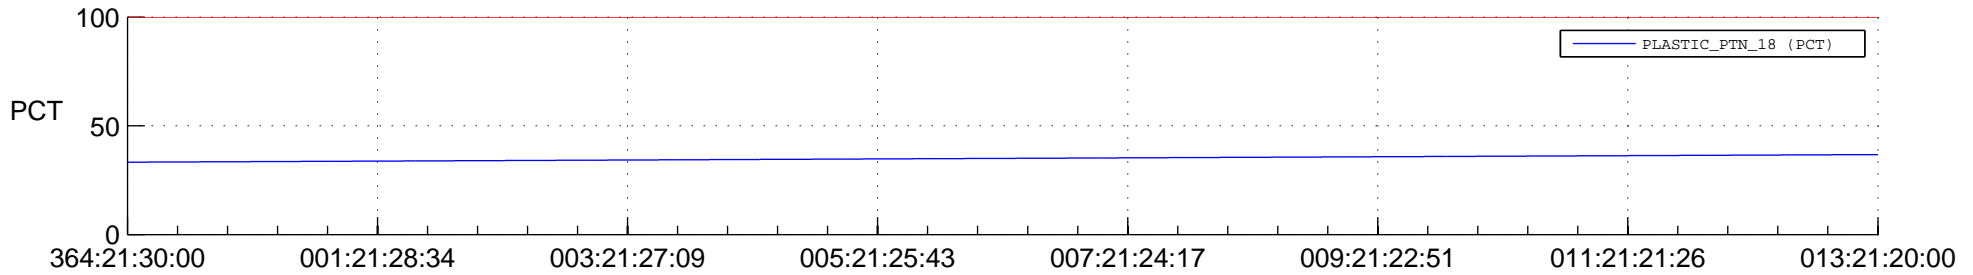

## Spacecraft\_DownLink\_Rate

Ground Time (2014:364:21:30:00.000 -2015:013:21:20:00.000)