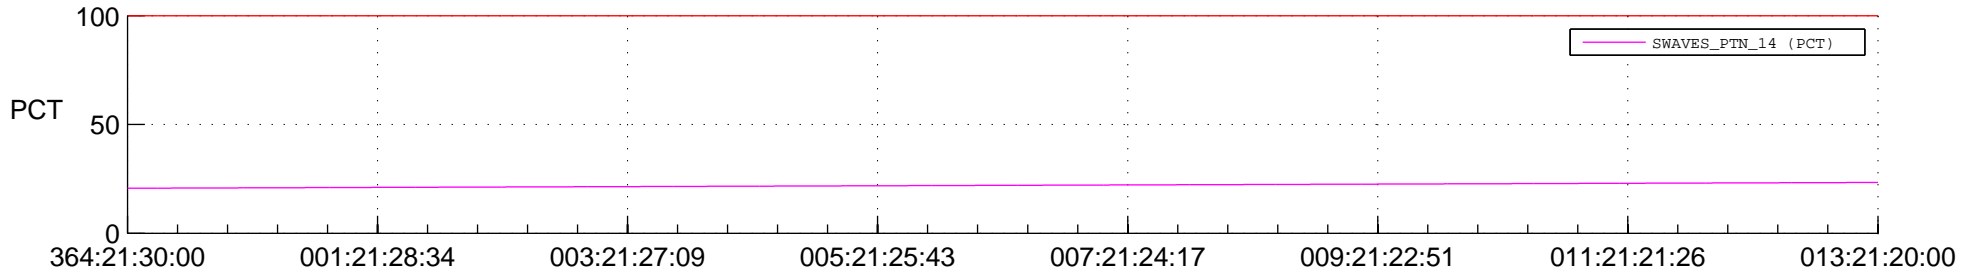

## SWAVES\_Percent\_Full\_Prediction

## Spacecraft\_DownLink\_Rate

Ground Time (2014:364:21:30:00.000 -2015:013:21:20:00.000)