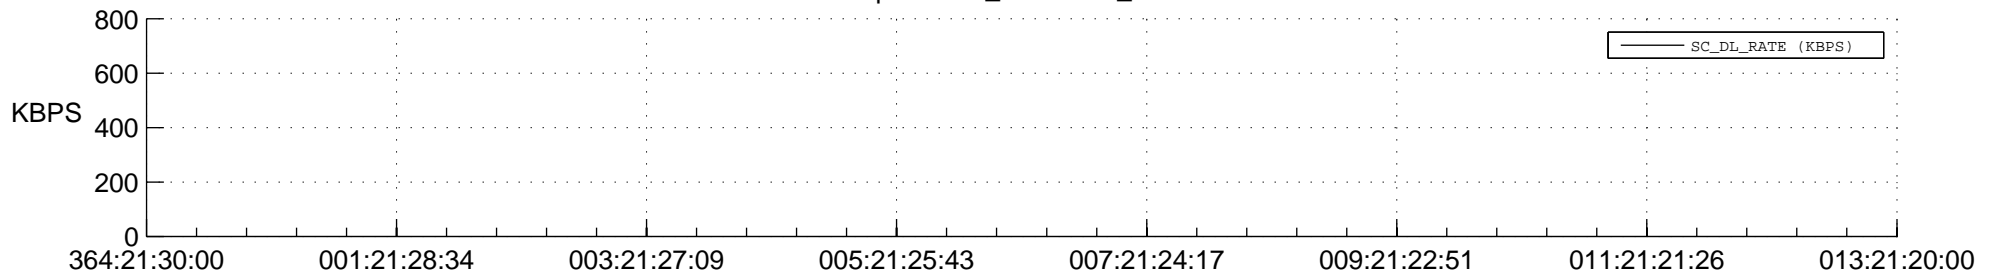

## Spacecraft\_DownLink\_Rate

Ground Time (2014:364:21:30:00.000 -2015:013:21:20:00.000)