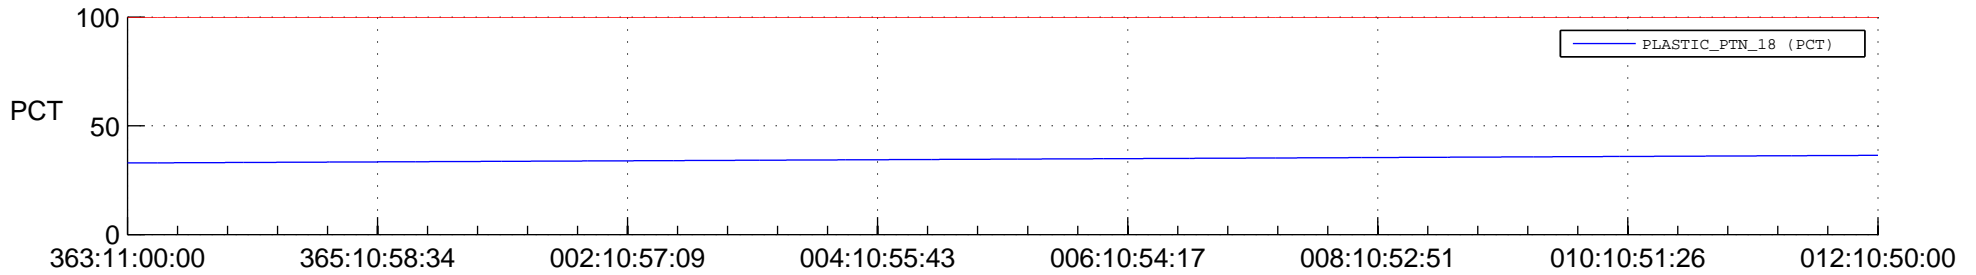

STEREO AHEAD SPACE WEATHER SSR PCT Full Prediction

SWAVES_Percent_Full_Prediction

IMPACT_Percent_Full_Prediction

PLASTIC_Percent_Full_Prediction

Spacecraft_DownLink_Rate

Ground Time (2014:363:11:00:00.000 -2015:012:10:50:00.000)