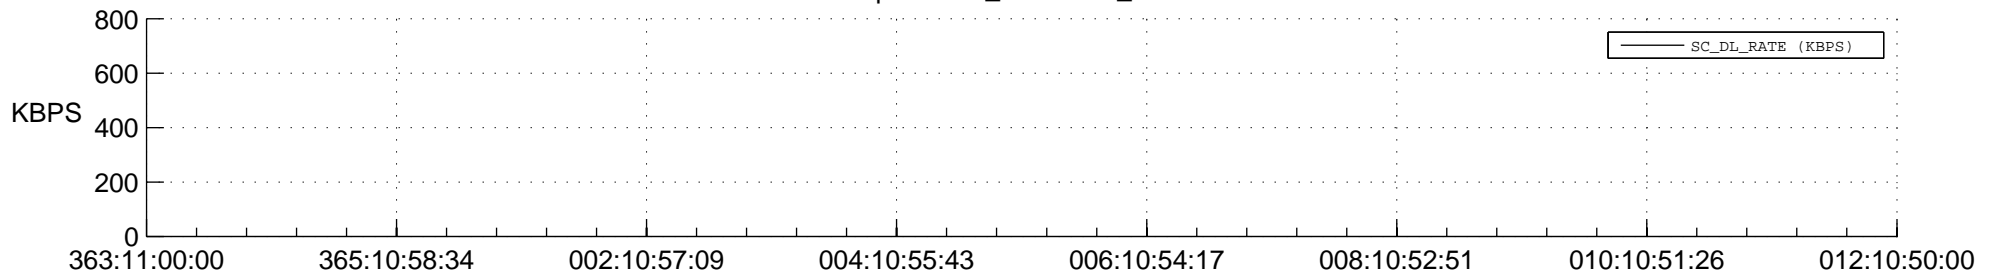

STEREO AHEAD SPACE WEATHER SSR PCT Full Prediction

SWAVES_Percent_Full_Prediction

IMPACT_Percent_Full_Prediction

PLASTIC_Percent_Full_Prediction

Spacecraft_DownLink_Rate

Ground Time (2014:363:11:00:00.000 -2015:012:10:50:00.000)