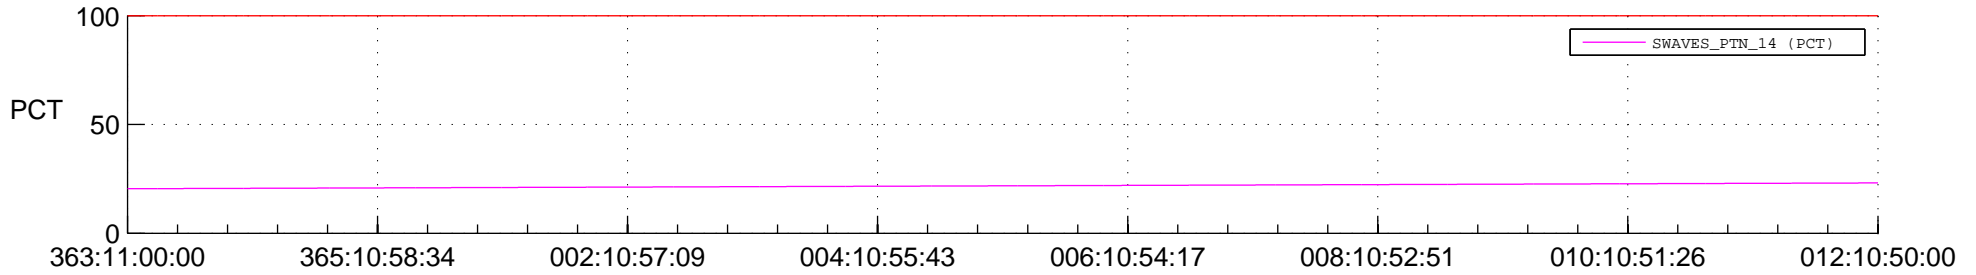

STEREO AHEAD SPACE WEATHER SSR PCT Full Prediction

SWAVES_Percent_Full_Prediction

IMPACT_Percent_Full_Prediction

PLASTIC_Percent_Full_Prediction

Spacecraft_DownLink_Rate

Ground Time (2014:363:11:00:00.000 -2015:012:10:50:00.000)