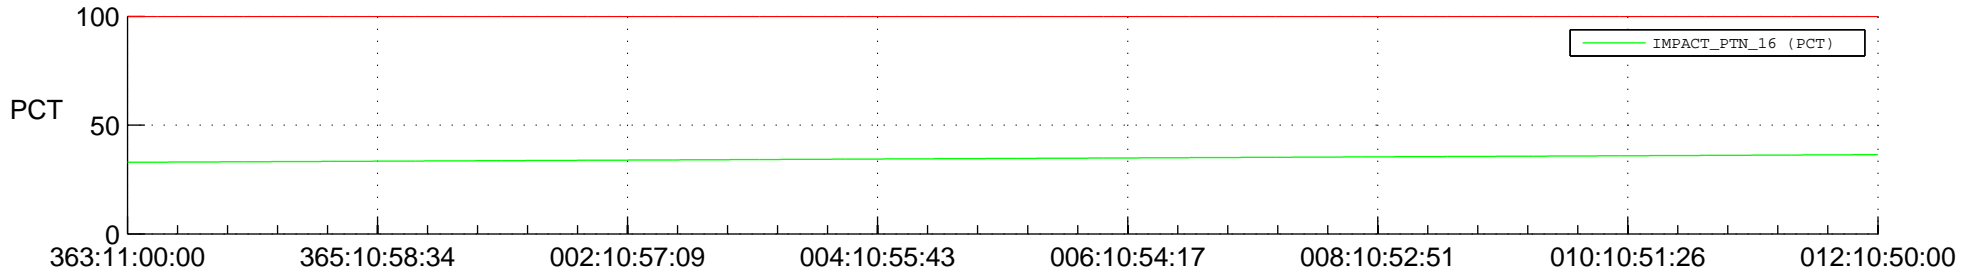

STEREO AHEAD SPACE WEATHER SSR PCT Full Prediction

SWAVES_Percent_Full_Prediction

IMPACT_Percent_Full_Prediction

PLASTIC_Percent_Full_Prediction

Spacecraft_DownLink_Rate

Ground Time (2014:363:11:00:00.000 -2015:012:10:50:00.000)