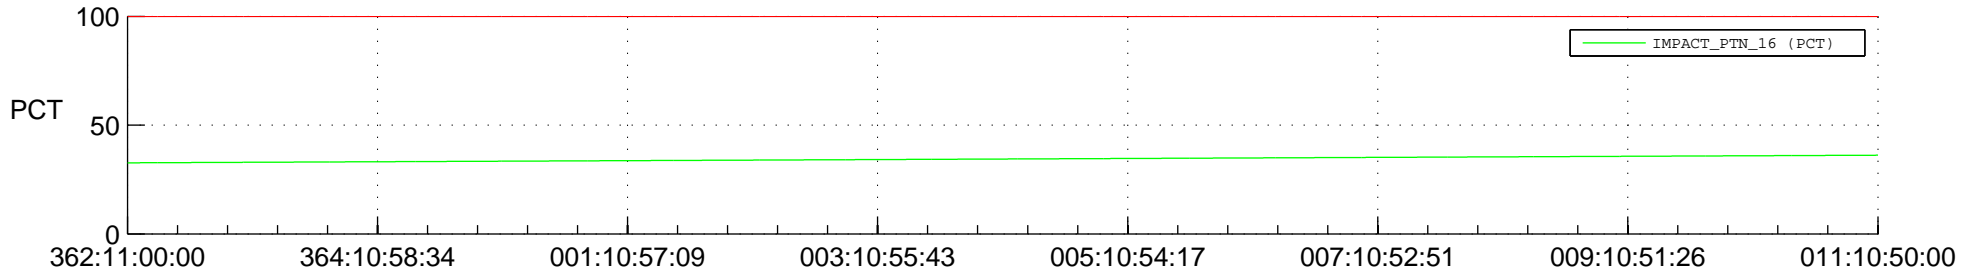

STEREO AHEAD SPACE WEATHER SSR PCT Full Prediction

SWAVES_Percent_Full_Prediction

IMPACT_Percent_Full_Prediction

PLASTIC_Percent_Full_Prediction

Spacecraft_DownLink_Rate

Ground Time (2014:362:11:00:00.000 -2015:011:10:50:00.000)