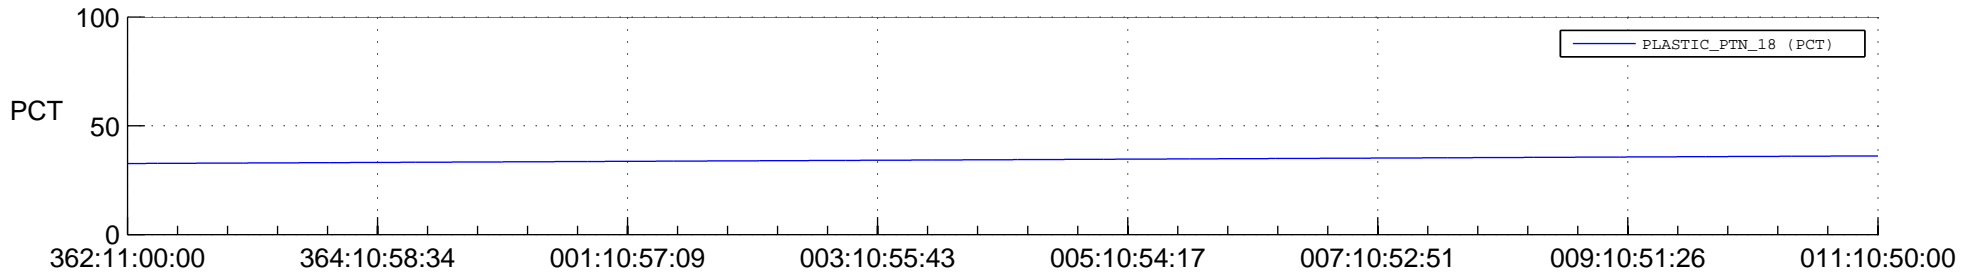

STEREO AHEAD SPACE WEATHER SSR PCT Full Prediction

SWAVES_Percent_Full_Prediction

IMPACT_Percent_Full_Prediction

PLASTIC_Percent_Full_Prediction

Spacecraft_DownLink_Rate

Ground Time (2014:362:11:00:00.000 -2015:011:10:50:00.000)