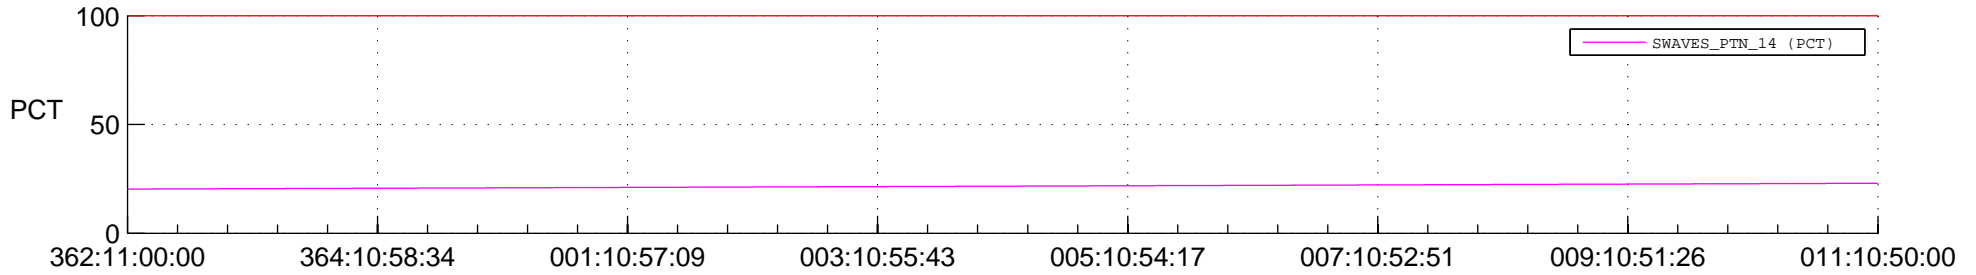

STEREO AHEAD SPACE WEATHER SSR PCT Full Prediction

SWAVES_Percent_Full_Prediction

IMPACT_Percent_Full_Prediction

PLASTIC_Percent_Full_Prediction

Spacecraft_DownLink_Rate

Ground Time (2014:362:11:00:00.000 -2015:011:10:50:00.000)