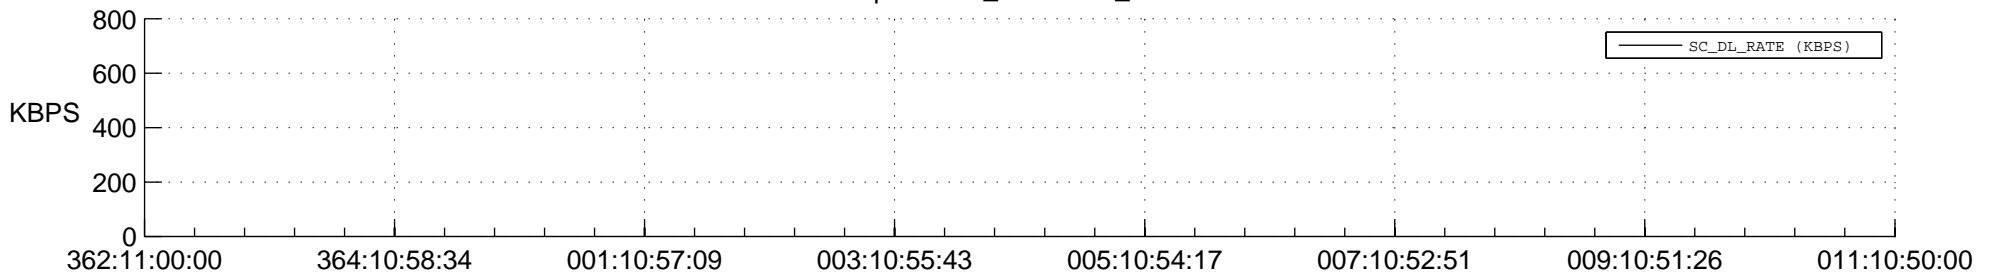

STEREO AHEAD SPACE WEATHER SSR PCT Full Prediction

SWAVES_Percent_Full_Prediction

IMPACT_Percent_Full_Prediction

PLASTIC_Percent_Full_Prediction

Spacecraft_DownLink_Rate

Ground Time (2014:362:11:00:00.000 -2015:011:10:50:00.000)