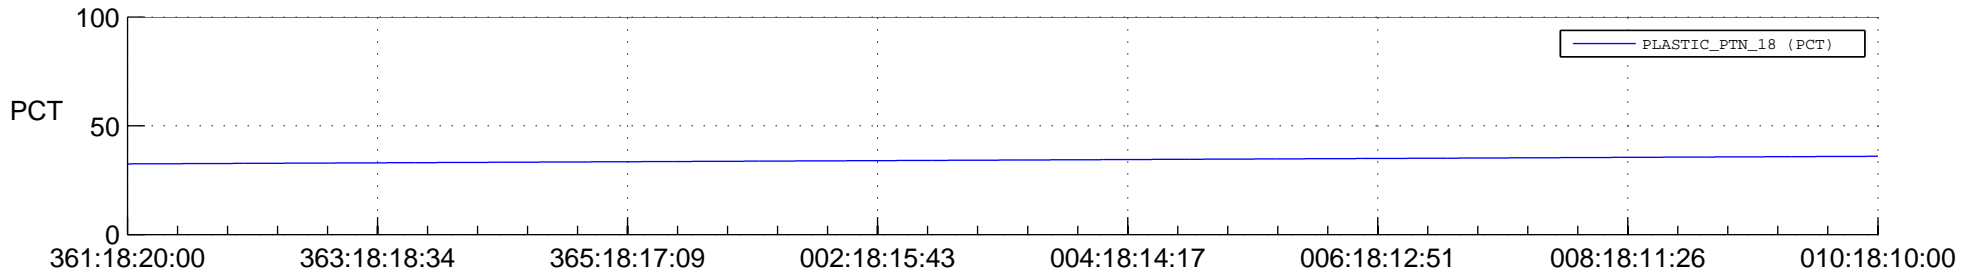

STEREO AHEAD SPACE WEATHER SSR PCT Full Prediction

SWAVES_Percent_Full_Prediction

IMPACT_Percent_Full_Prediction

PLASTIC_Percent_Full_Prediction

Spacecraft_DownLink_Rate

Ground Time (2014:361:18:20:00.000 -2015:010:18:10:00.000)