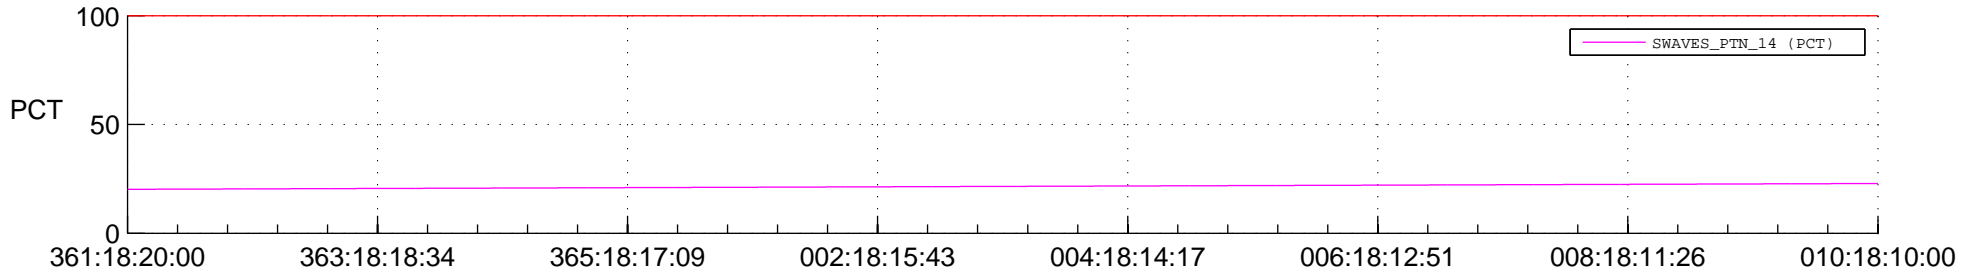

STEREO AHEAD SPACE WEATHER SSR PCT Full Prediction

SWAVES_Percent_Full_Prediction

IMPACT_Percent_Full_Prediction

PLASTIC_Percent_Full_Prediction

Spacecraft_DownLink_Rate

Ground Time (2014:361:18:20:00.000 -2015:010:18:10:00.000)