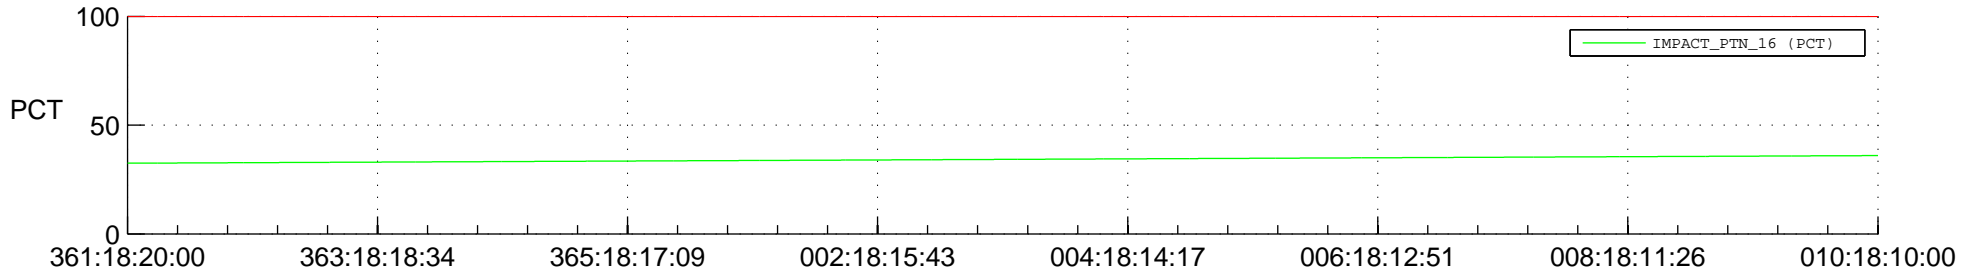

STEREO AHEAD SPACE WEATHER SSR PCT Full Prediction

SWAVES_Percent_Full_Prediction

IMPACT_Percent_Full_Prediction

PLASTIC_Percent_Full_Prediction

Spacecraft_DownLink_Rate

Ground Time (2014:361:18:20:00.000 -2015:010:18:10:00.000)