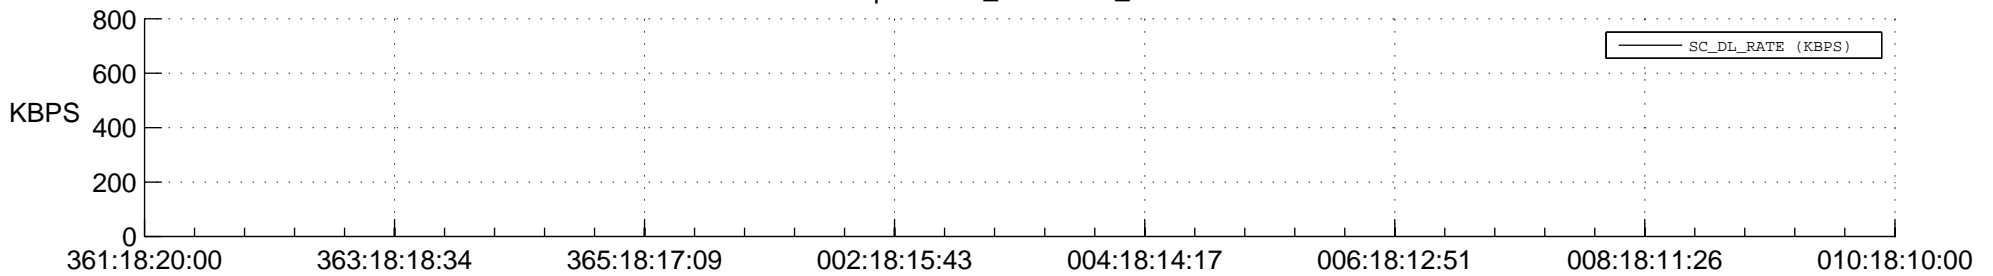

STEREO AHEAD SPACE WEATHER SSR PCT Full Prediction

SWAVES_Percent_Full_Prediction

IMPACT_Percent_Full_Prediction

PLASTIC_Percent_Full_Prediction

Spacecraft_DownLink_Rate

Ground Time (2014:361:18:20:00.000 -2015:010:18:10:00.000)