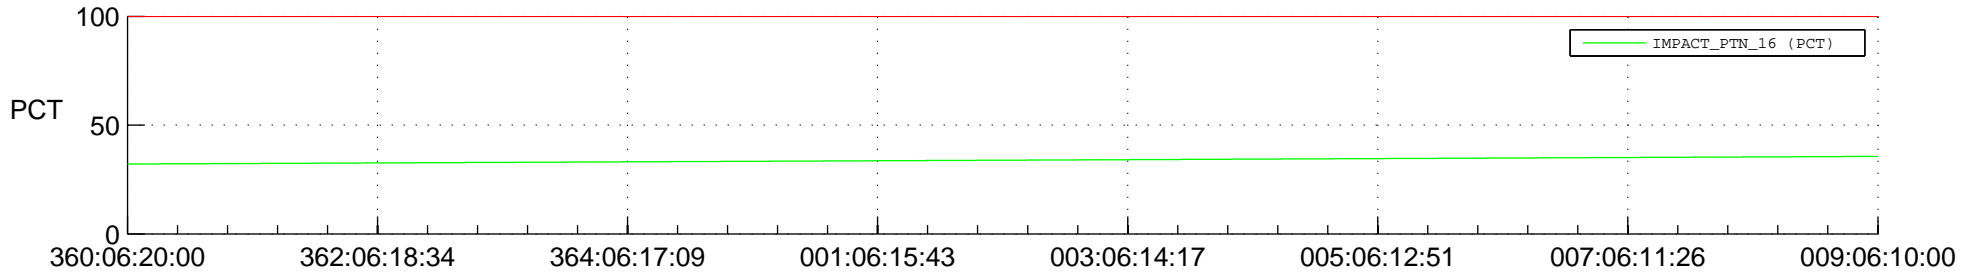

STEREO AHEAD SPACE WEATHER SSR PCT Full Prediction

SWAVES_Percent_Full_Prediction

IMPACT_Percent_Full_Prediction

PLASTIC_Percent_Full_Prediction

Spacecraft_DownLink_Rate

Ground Time (2014:360:06:20:00.000 -2015:009:06:10:00.000)