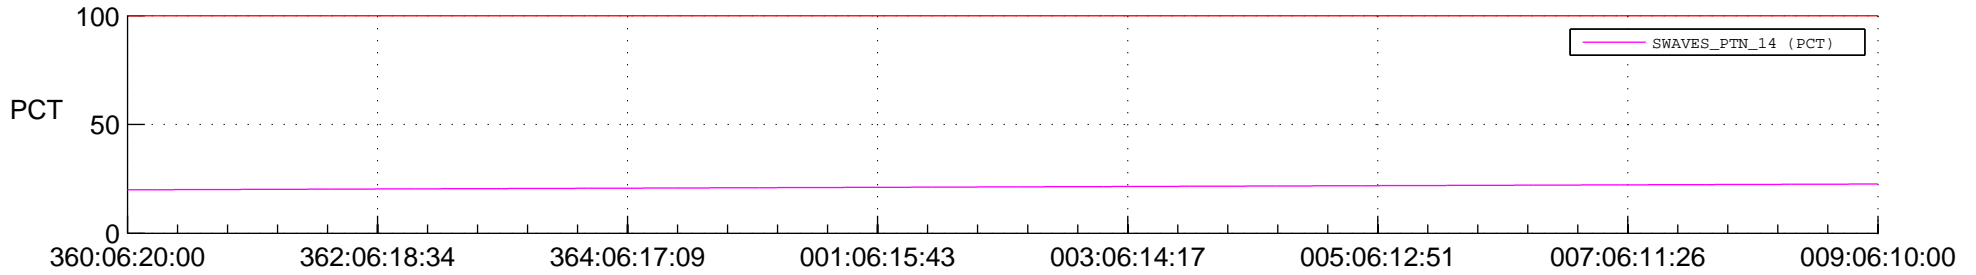

STEREO AHEAD SPACE WEATHER SSR PCT Full Prediction

SWAVES_Percent_Full_Prediction

IMPACT_Percent_Full_Prediction

PLASTIC_Percent_Full_Prediction

Spacecraft_DownLink_Rate

Ground Time (2014:360:06:20:00.000 -2015:009:06:10:00.000)