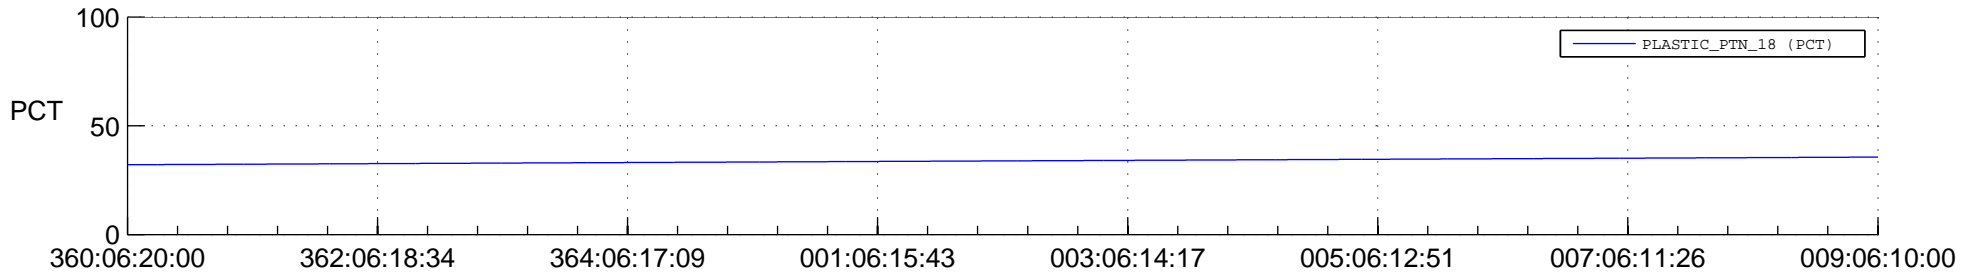

STEREO AHEAD SPACE WEATHER SSR PCT Full Prediction

SWAVES_Percent_Full_Prediction

IMPACT_Percent_Full_Prediction

PLASTIC_Percent_Full_Prediction

Spacecraft_DownLink_Rate

Ground Time (2014:360:06:20:00.000 -2015:009:06:10:00.000)