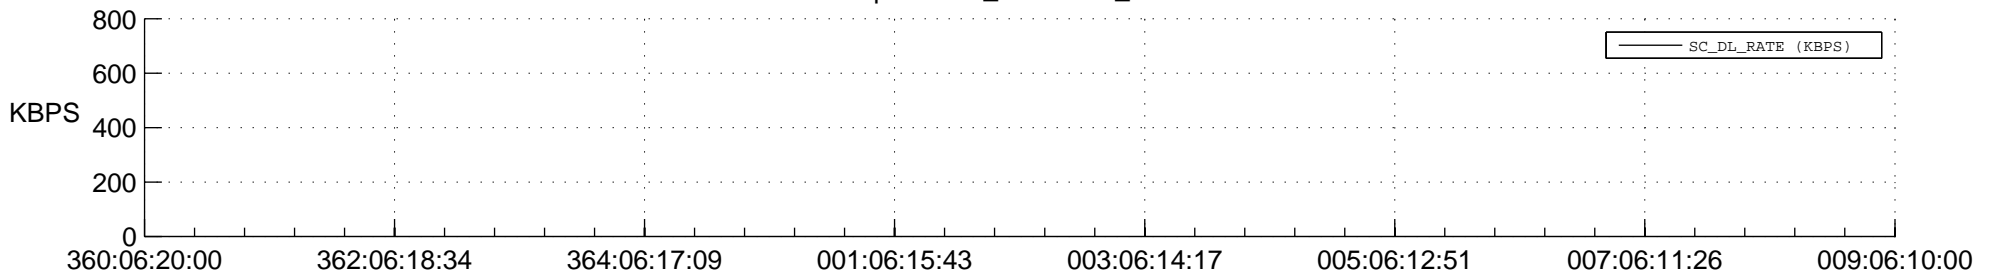

STEREO AHEAD SPACE WEATHER SSR PCT Full Prediction

SWAVES_Percent_Full_Prediction

IMPACT_Percent_Full_Prediction

PLASTIC_Percent_Full_Prediction

Spacecraft_DownLink_Rate

Ground Time (2014:360:06:20:00.000 -2015:009:06:10:00.000)