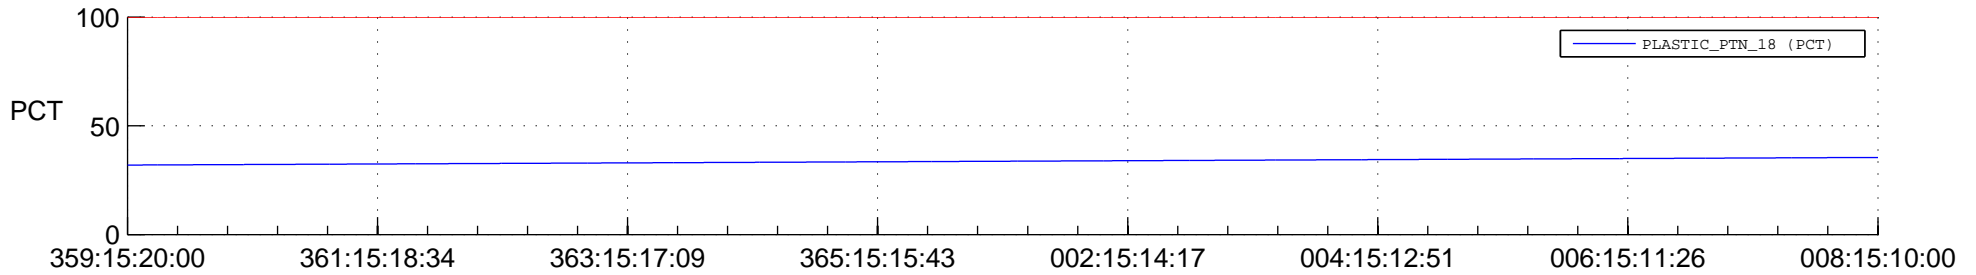

STEREO AHEAD SPACE WEATHER SSR PCT Full Prediction

SWAVES_Percent_Full_Prediction

IMPACT_Percent_Full_Prediction

PLASTIC_Percent_Full_Prediction

Spacecraft_DownLink_Rate

Ground Time (2014:359:15:20:00.000 -2015:008:15:10:00.000)