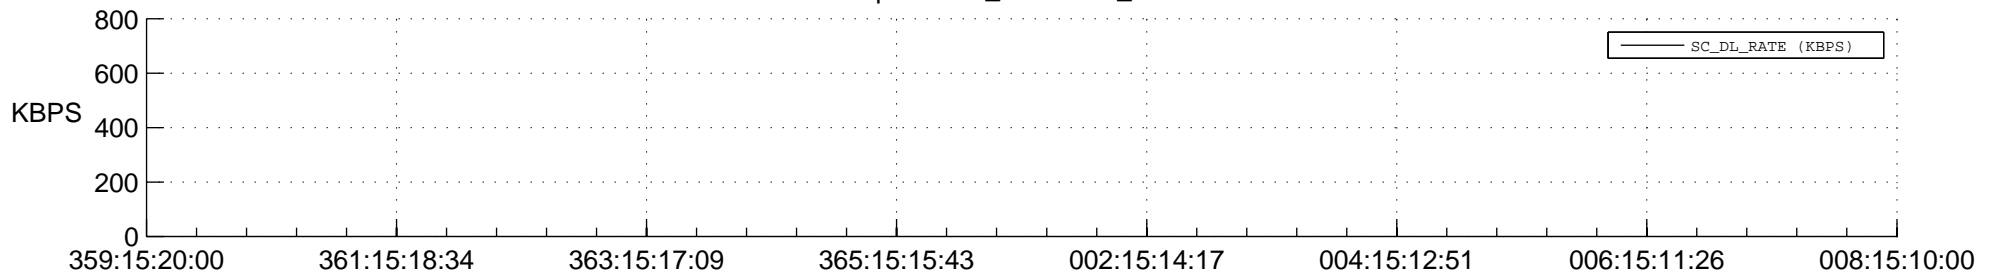

STEREO AHEAD SPACE WEATHER SSR PCT Full Prediction

SWAVES_Percent_Full_Prediction

IMPACT_Percent_Full_Prediction

PLASTIC_Percent_Full_Prediction

Spacecraft_DownLink_Rate

Ground Time (2014:359:15:20:00.000 -2015:008:15:10:00.000)