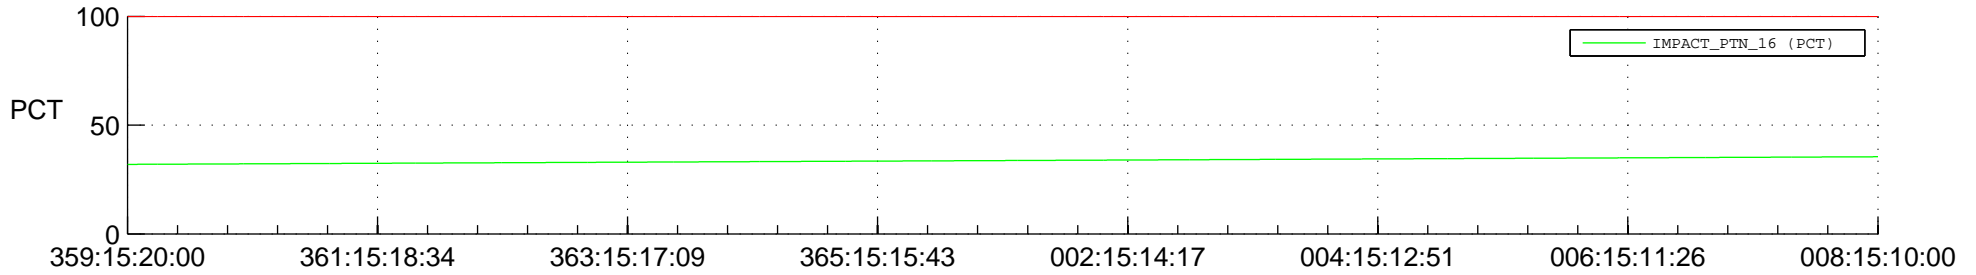

STEREO AHEAD SPACE WEATHER SSR PCT Full Prediction

SWAVES_Percent_Full_Prediction

IMPACT_Percent_Full_Prediction

PLASTIC_Percent_Full_Prediction

Spacecraft_DownLink_Rate

Ground Time (2014:359:15:20:00.000 -2015:008:15:10:00.000)