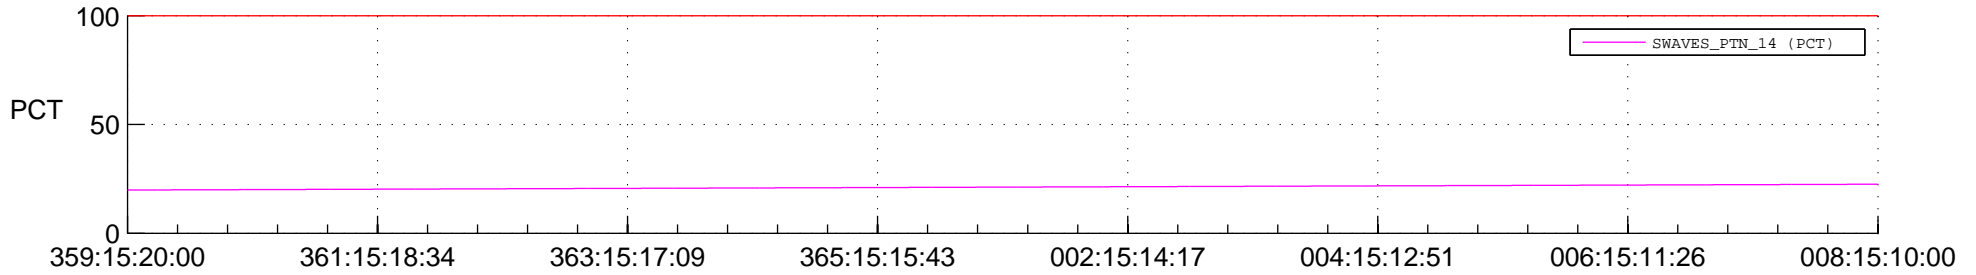

STEREO AHEAD SPACE WEATHER SSR PCT Full Prediction

SWAVES_Percent_Full_Prediction

IMPACT_Percent_Full_Prediction

PLASTIC_Percent_Full_Prediction

Spacecraft_DownLink_Rate

Ground Time (2014:359:15:20:00.000 -2015:008:15:10:00.000)