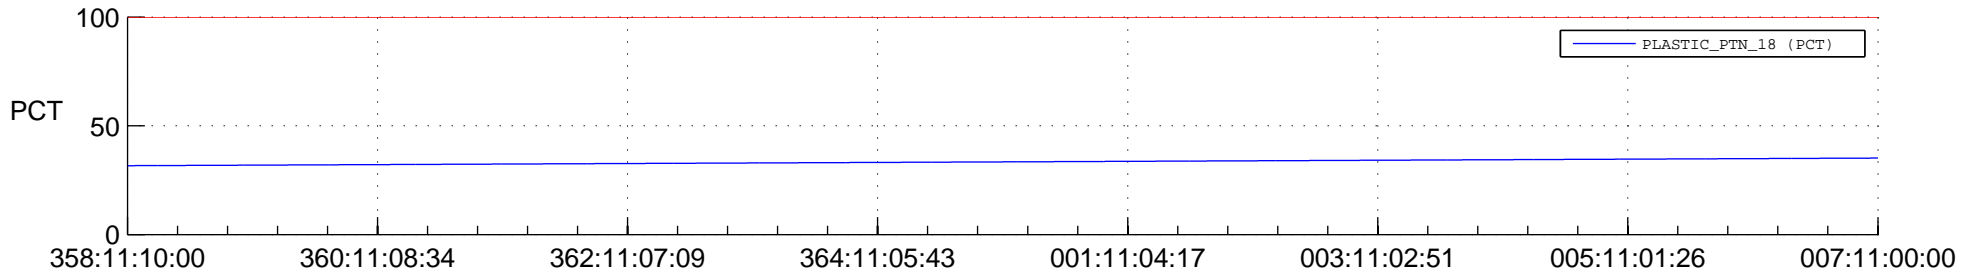

## Spacecraft\_DownLink\_Rate

Ground Time (2014:358:11:10:00.000 -2015:007:11:00:00.000)