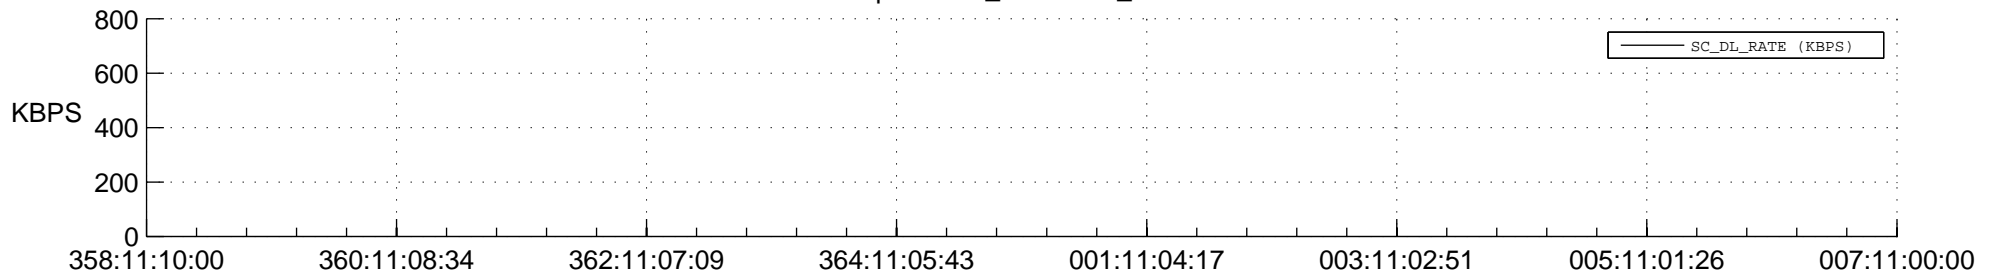

## Spacecraft\_DownLink\_Rate

Ground Time (2014:358:11:10:00.000 -2015:007:11:00:00.000)