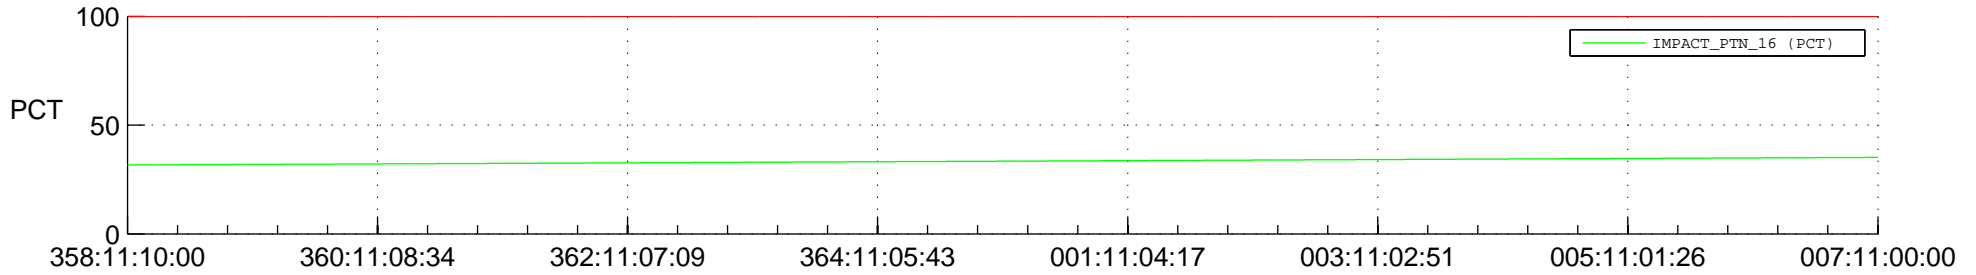

IMPACT_Percent_Full_Prediction