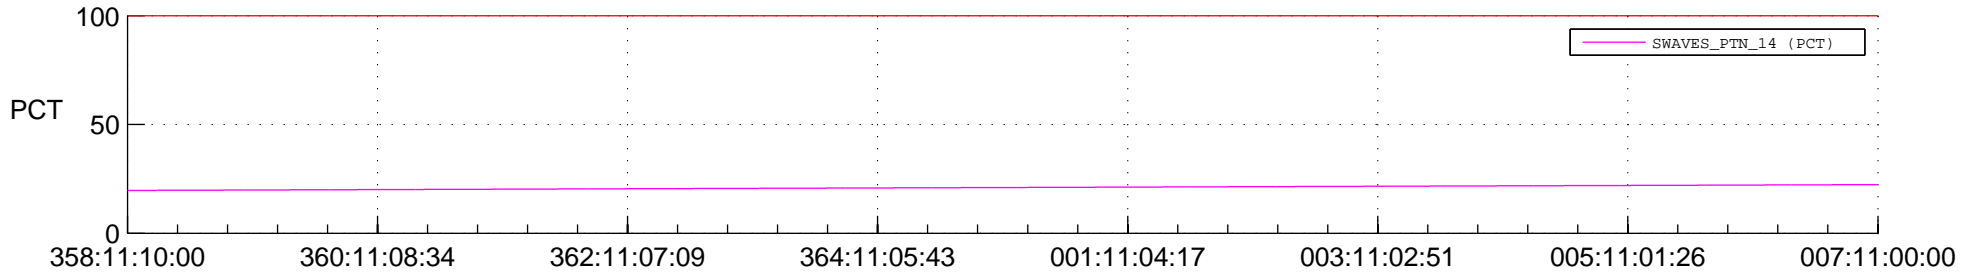

STEREO AHEAD SPACE WEATHER SSR PCT Full Prediction

SWAVES_Percent_Full_Prediction